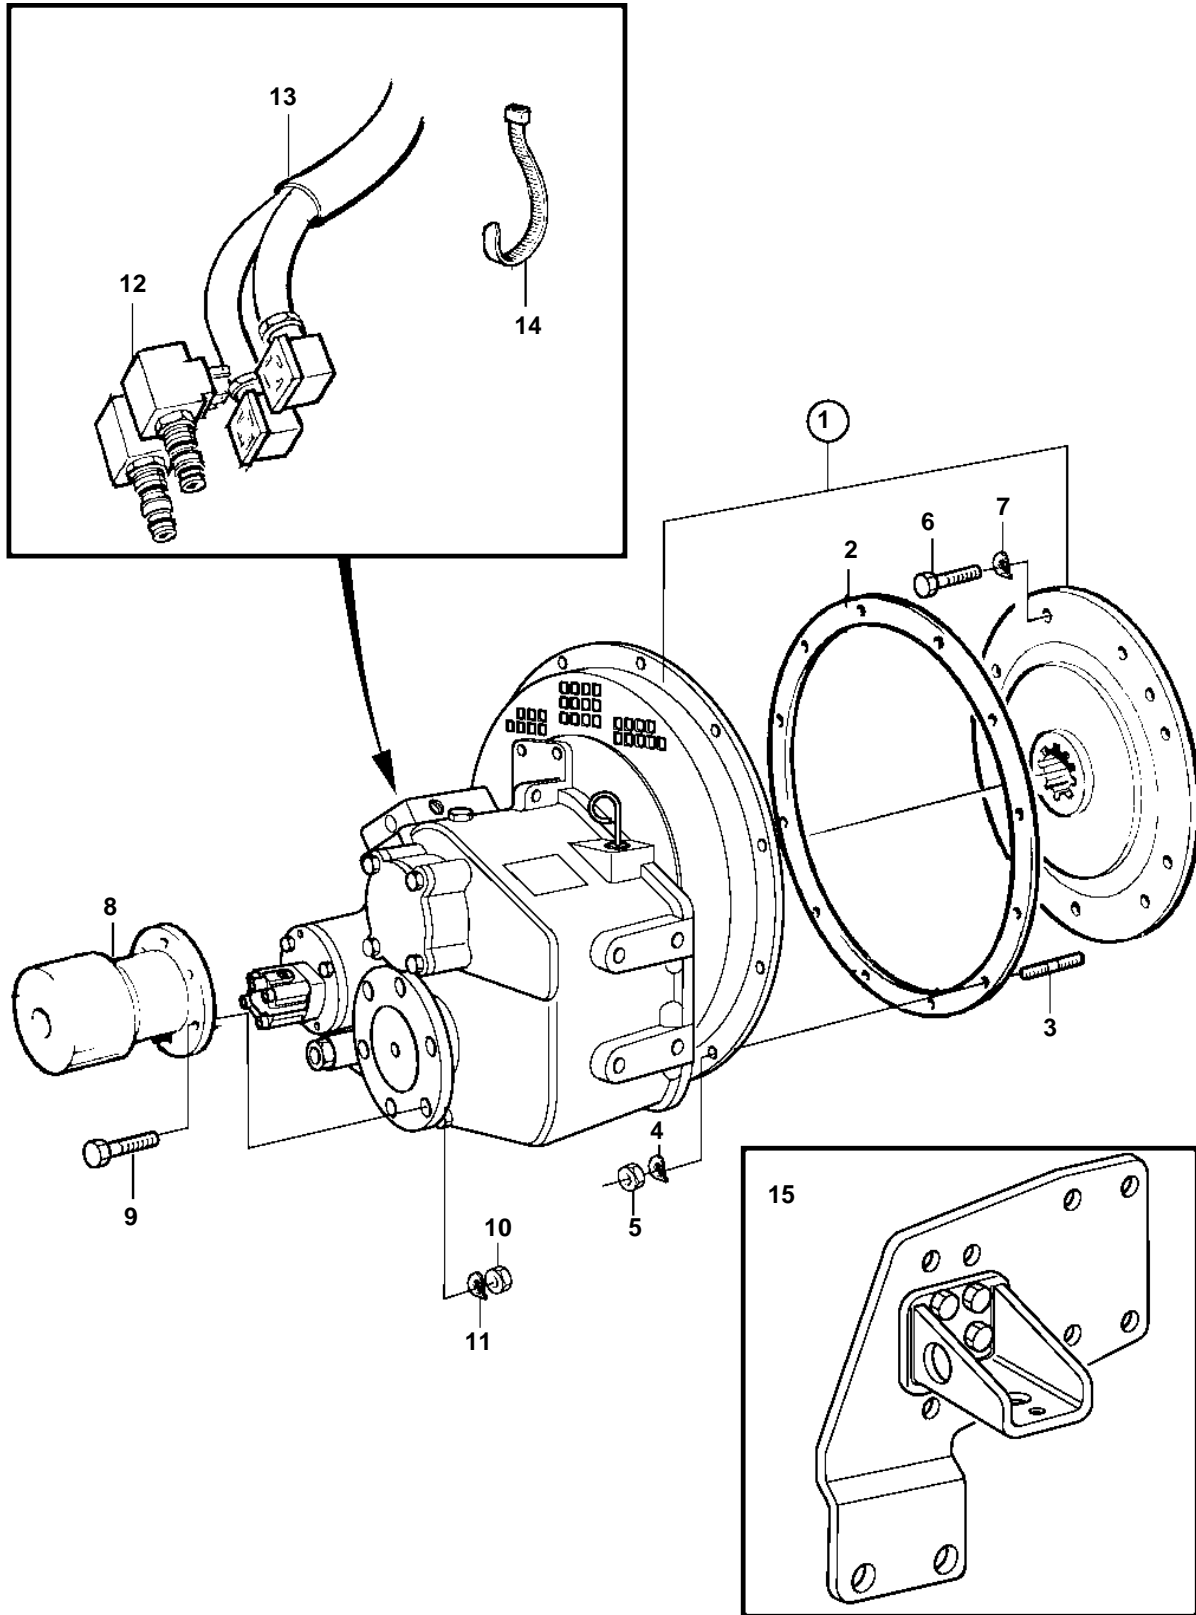

TAMD74C-A, TAMD74L-A, TAMD74P-A, TAMD74C-B, TAMD74L-B, TAMD74P-B, TAMD75P-A

TAMD74C-A, TAMD74L-A, TAMD74P-A, TAMD74C-B, TAMD74L-B, TAMD74P-B, TAMD75P-A

REF	PART NO.	QTY	DESCRIPTION	SEE SEC.	NOTES
1		1	Reversing gear Comps. not spec.		RATIO 1.21:1
2	862623	1	Gasket		
3	953486	12	Stud		
4	942336	12	Spring washer		
5	955827	12	Nut		
6	956582	8	Screw		
7	942336	8	Spring washer		
12	3827257	2	Solenoid		12V
	3826414	2	Solenoid		24V
13	873827	1	Cable kit		
14	948211	2	Strip clamp		
15		2	Engine suspension	4002	28"
		2	Engine suspension	5012	22.5"