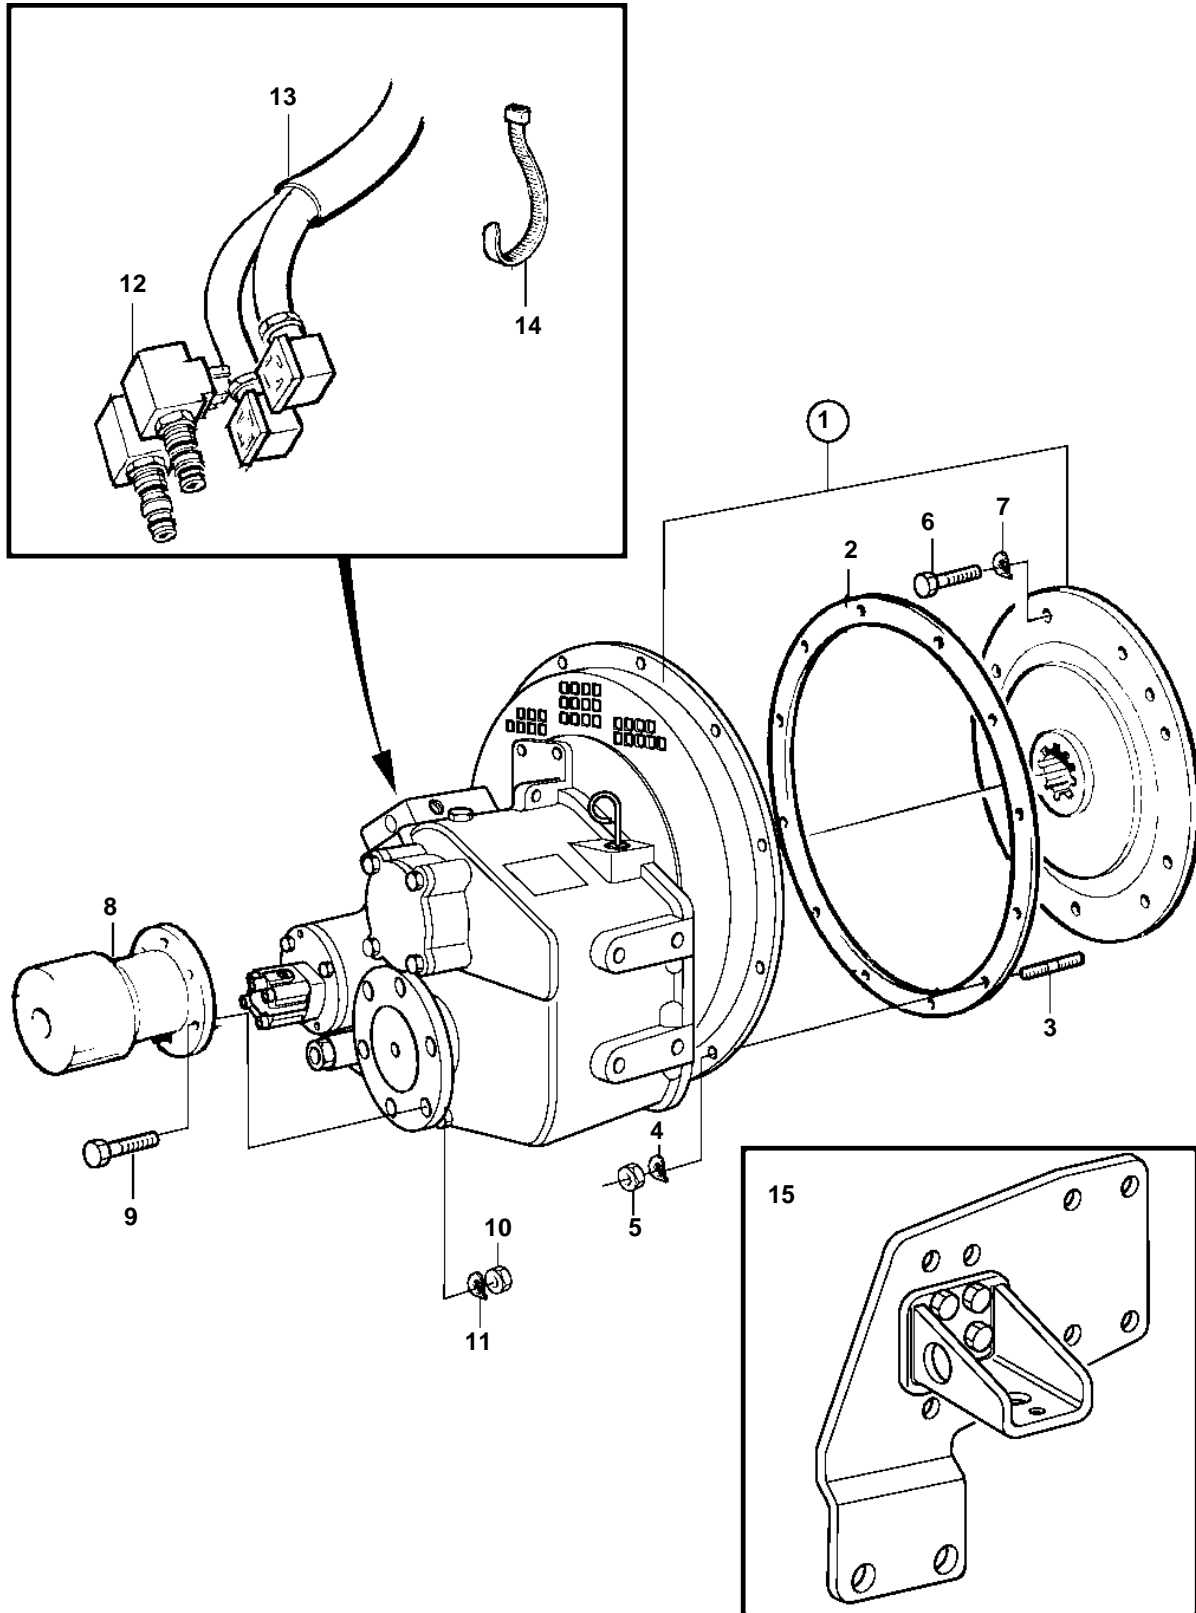

TAMD74C-A, TAMD74L-A, TAMD74P-A, TAMD74C-B, TAMD74L-B, TAMD74P-B, TAMD75P-A

TAMD74C-A, TAMD74L-A, TAMD74P-A, TAMD74C-B, TAMD74L-B, TAMD74P-B, TAMD75P-A

REF	PART NO.	QTY	DESCRIPTION	SEE SEC.	NOTES
1		1	Reversing gear		RATIO 1.48:1
		1	Reversing gear		RATIO 1.77:1
		1	Reversing gear		RATIO 2.00:1
		1	Reversing gear		RATIO 2.227:1
2	862623	1	Gasket		
3	953486	12	Stud		
4	942336	12	Spring washer		
5	955827	12	Nut		
6	956582	8	Screw		
7	942336	8	Spring washer		
8	842106	1	Clutch flange		
9	955739	6	Screw		
10	950378	6	Nut		
11	941912	6	Spring washer		
12	3827257	2	Solenoid		12V
	3826414	2	Solenoid		24V
13	873827	1	Cable kit		
14	948211	2	Strip clamp		
15		2	Engine suspension	4002	28"
		2	Engine suspension	5012	22.5"