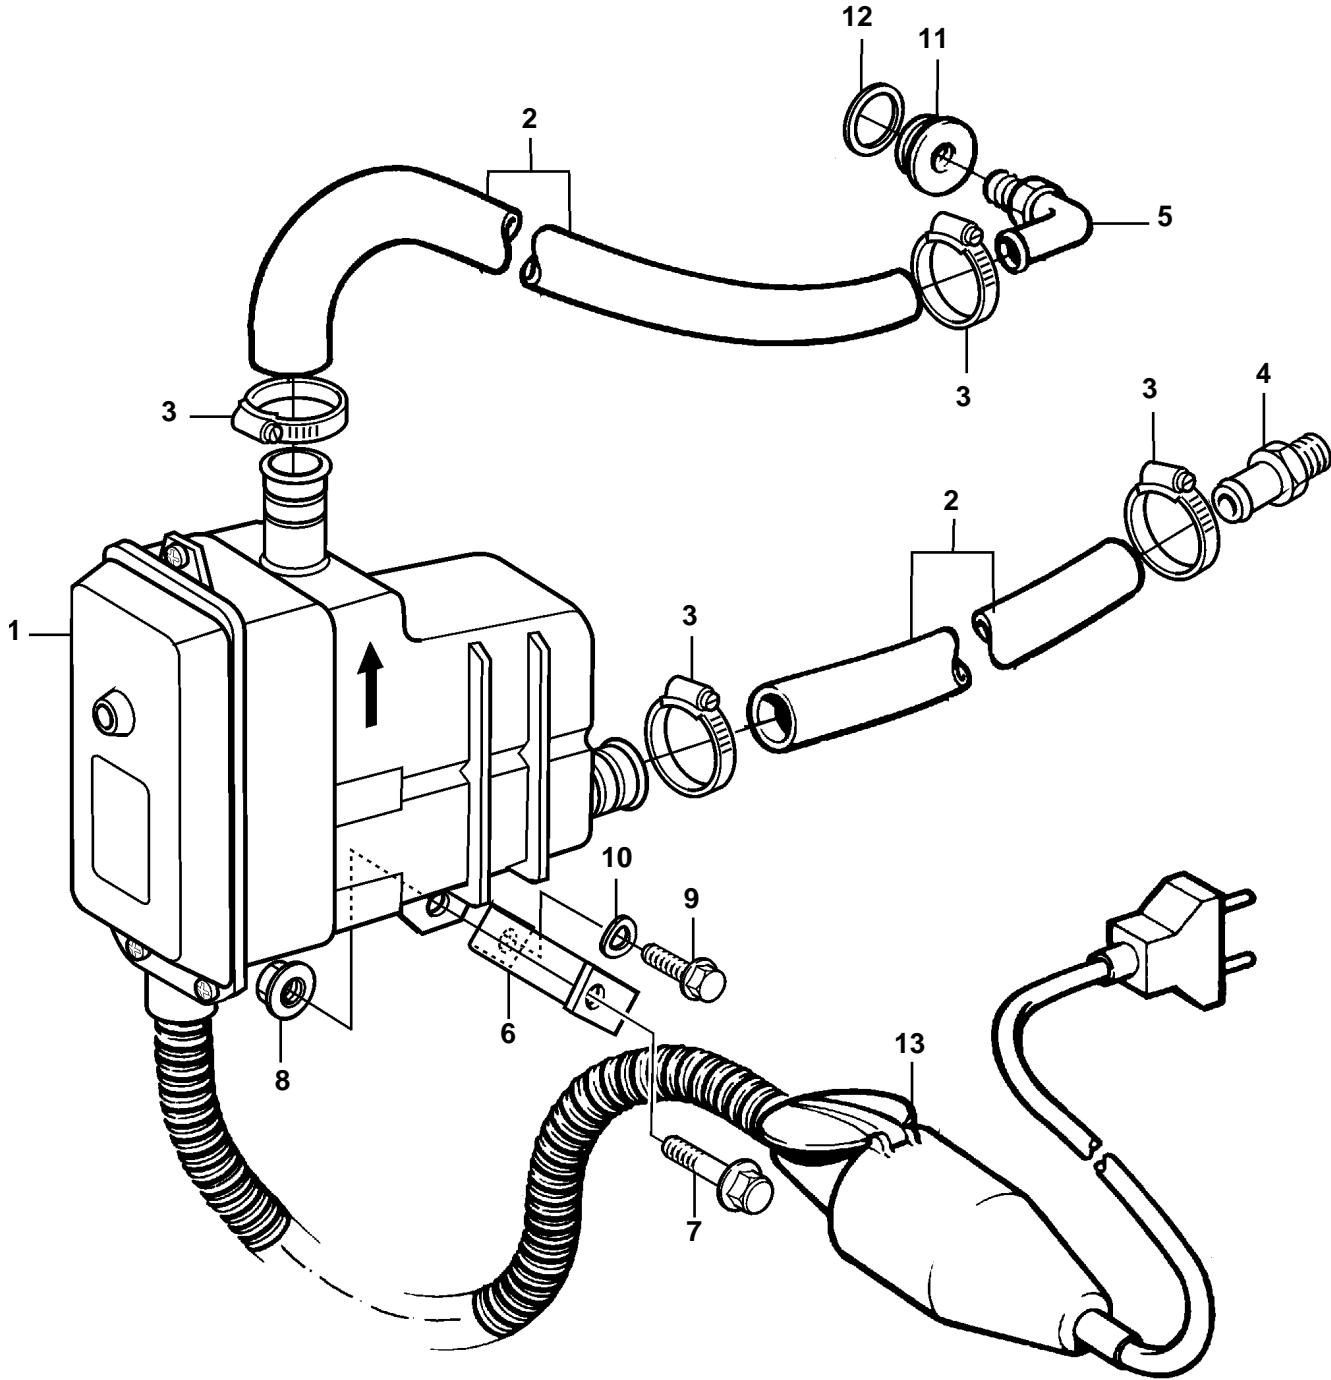

TAMD74A AUX

TAMD74A AUX

REF	PART NO.	QTY	DESCRIPTION	NOTES
1	865077	1	Engine heater, 2000W	
2	943369	X	Hose	L=620mm
3	943473	4	Hose clamp	
4	479974	1	Nipple	
5	942590	1	Elbow union	
6	846912	1	Bracket	
7	946173	1	Flange screw	
8	948645	1	Lock nut	
9	955559	1	Screw	
10	940280	1	Spring washer	
11	821335	1	Plug	
12	469328	1	Gasket	
13			Connector	