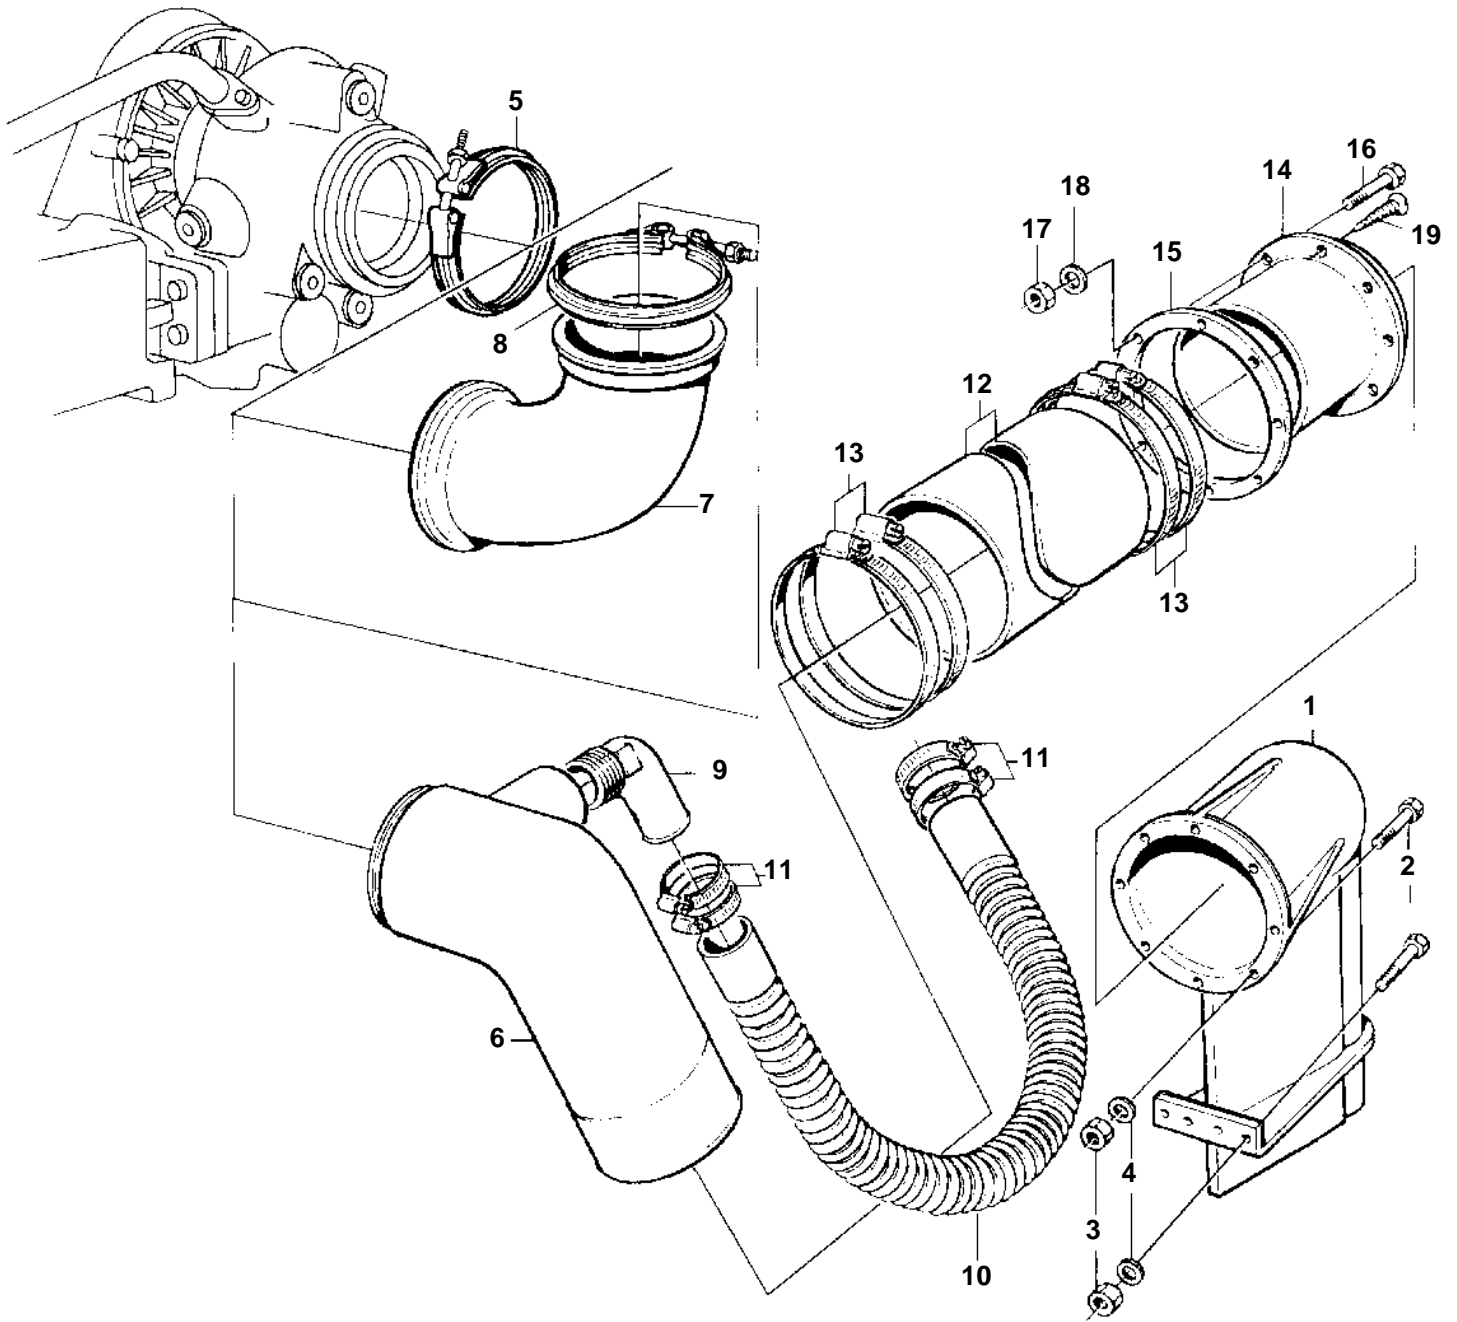

TAMD74C-A, TAMD74L-A, TAMD74P-A, TAMD74C-B, TAMD74L-B, TAMD74P-B, TAMD75P-A

17943

TAMD74C-A, TAMD74L-A, TAMD74P-A, TAMD74C-B, TAMD74L-B, TAMD74P-B, TAMD75P-A

REF	PART NO.	QTY	DESCRIPTION	NOTES
1	836823	1	Muffler	
2		16	Screw	
3	940190	16	Nut	
4	940191	16	Washer	
5	3838942	1	Clamp	
6	3830988	1	Exhaust riser	(865545) (3826841)
7	3829021	1	Exhaust riser	ALT, 90 (865075)
8	3838942	1	Clamp	ALT
9	848420	1	Hose connection	
10	863615	1	Hose	Oil cooler, reverse gear-exhaust riser.
11	961672	4	Clamp	
12	1140669	X	Exhaust hose	(828489)
13	943485	4	Clamp	
14	836757	1	Hull fitting	
15	836758	1	Gasket	
16	941815	8	Screw	
17	940190	8	Nut	
18		8	Washer	
19		8	Wood screw	