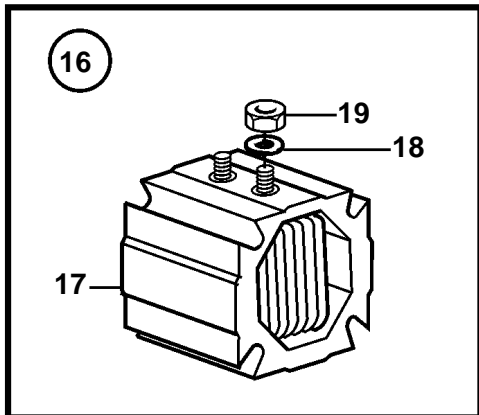

TAMD74A AUX/RC

TAMD74A AUX/RC

REF	PART NO.	QTY	DESCRIPTION
1	8192910	1	Inlet pipe
2	1675599	1	Cover
3	949846	4	Screw
4	960629	1	Plug
5	11994	1	Gasket
6	960628	1	Plug
7	18665	1	Gasket
8	1161231	X	Sealant
9	965183	17	Flange screw
10	941907	17	Spring washer
11	4772229	1	Intermediate section
12	3827034	1	Air tube
13	424619	2	Gasket
14	965184	4	Screw
15	120265	4	Washer
16	848959	1	Starter heater kit
17			Starter element
18	955894	2	Washer
19	17624	2	Nut