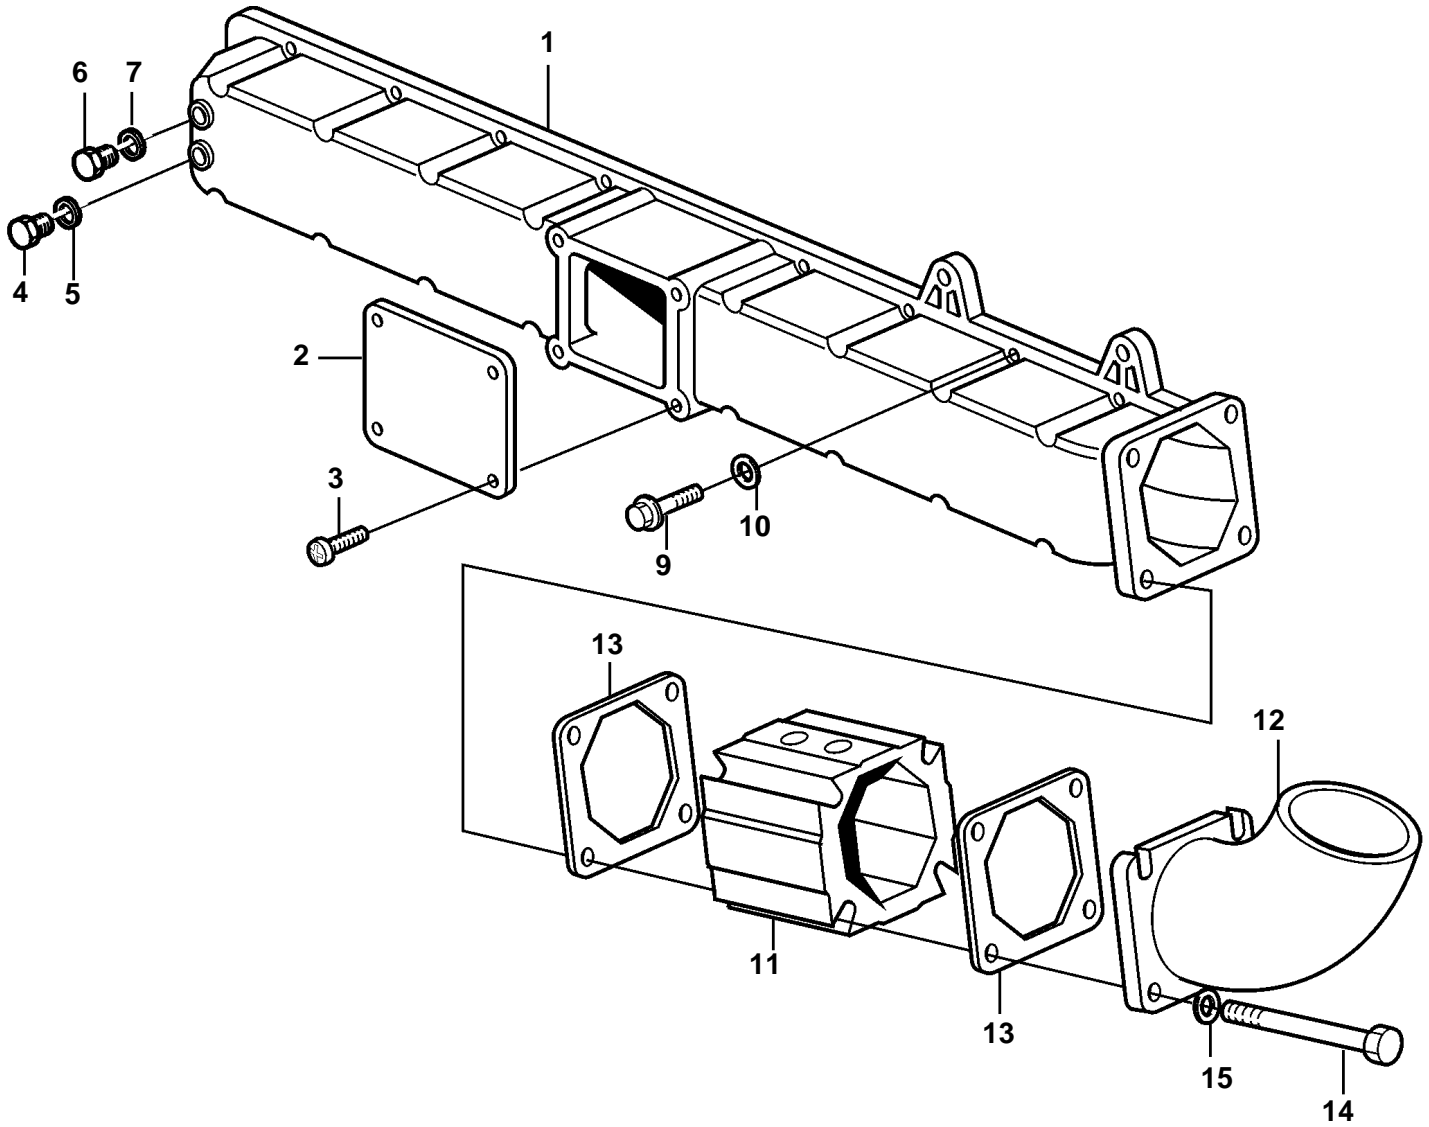

TAMD74A AUX/RC

TAMD74A AUX/RC

REF	PART NO.	QTY	DESCRIPTION
1	8192910	1	Inlet pipe
2	1675599	1	Cover
3	949846	4	Screw
4	960629	1	Plug
5	11994	1	Gasket
6	960628	1	Plug
7	18665	1	Gasket
8	1161231	X	Sealant
9	965183	17	Flange screw
10	941907	17	Spring washer
11	4772229	1	Intermediate section
12	3827034	1	Air tube
13	424619	2	Gasket
14	965184	4	Screw
15	120265	4	Washer
16	848959	1	Starter heater kit
17			Starter element
18	955894	2	Washer
19	17624	2	Nut