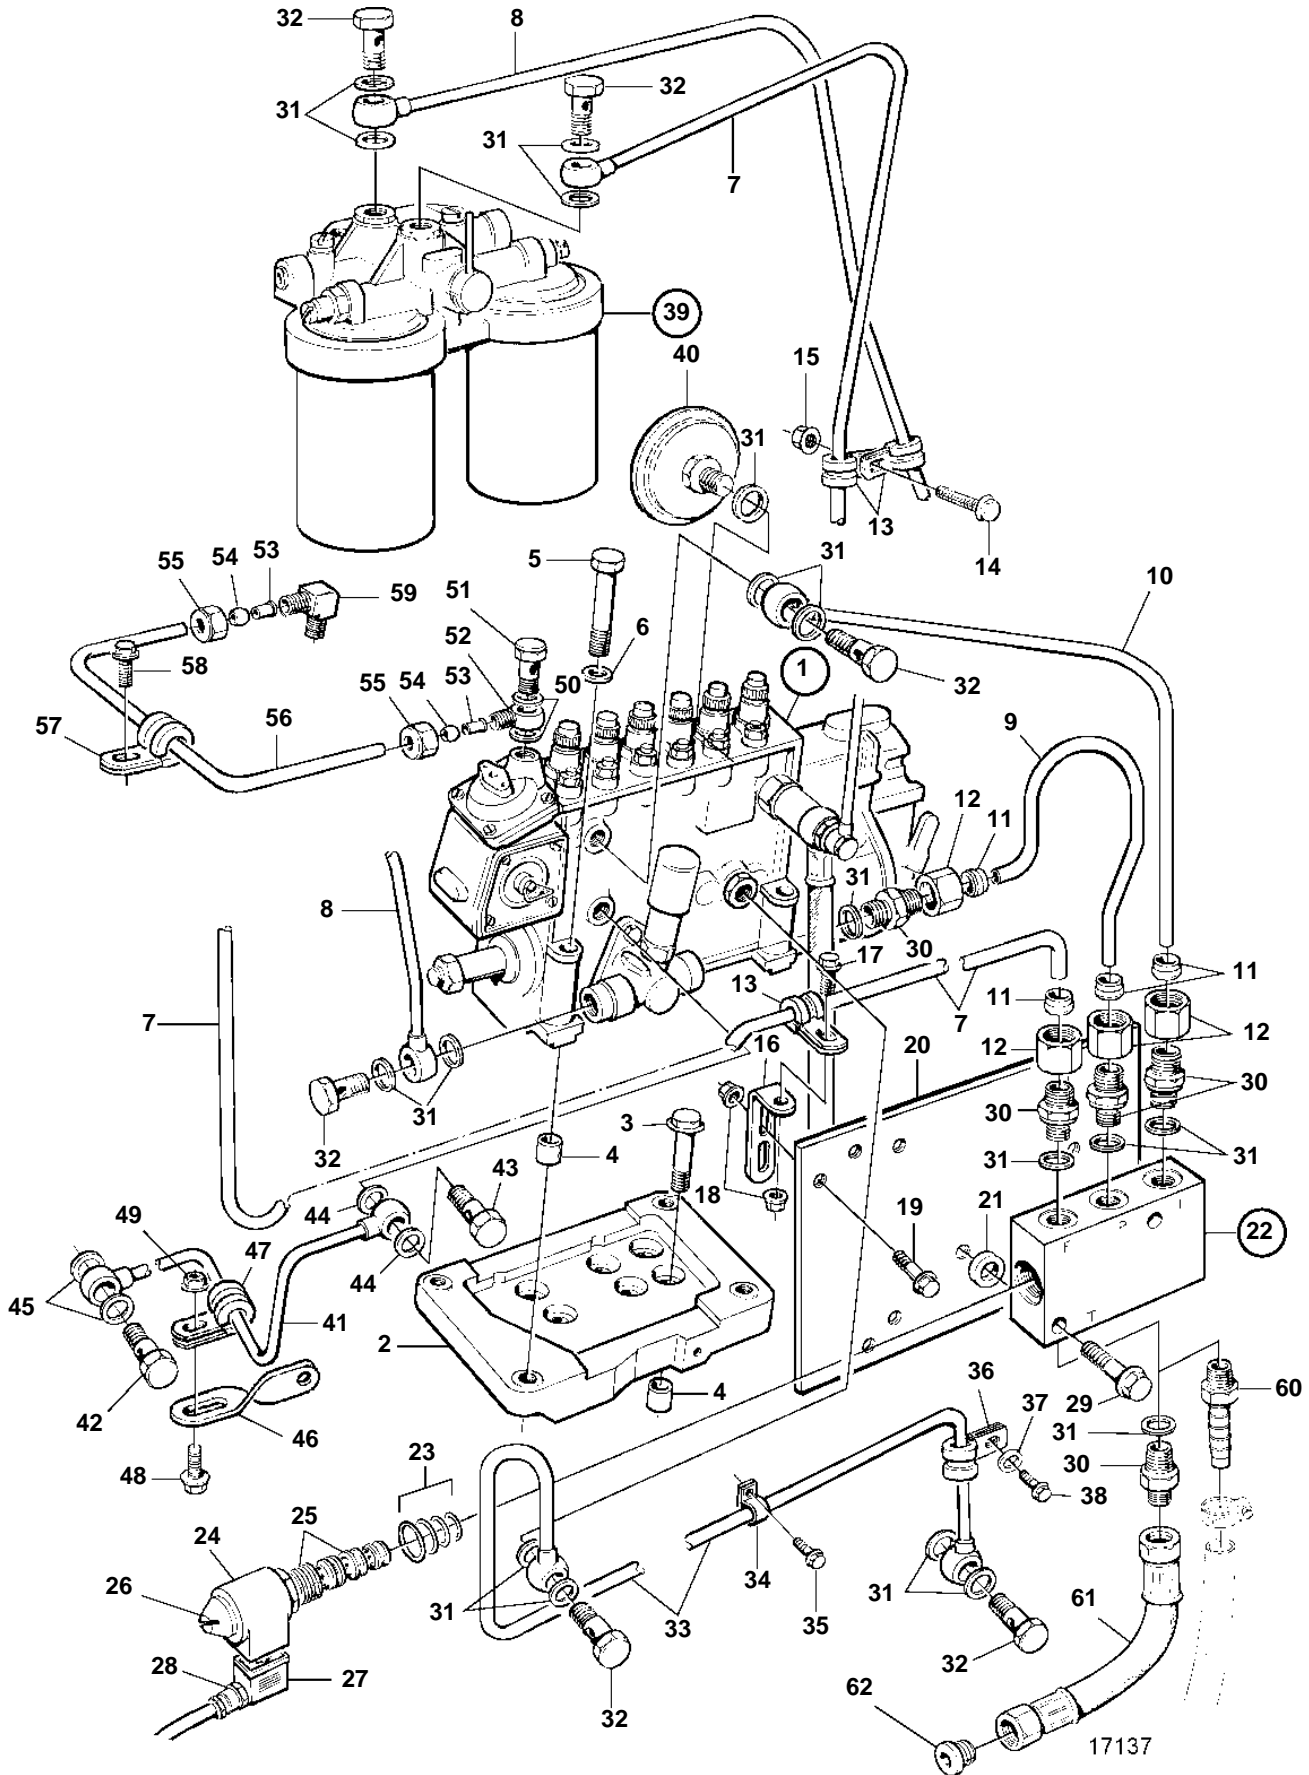

TAMD74A-A, TAMD74A-B

TAMD74A-A, TAMD74A-B

REF	PART NO.	QTY	DESCRIPTION	SEE SEC.	NOTES
1	3831081	1	Injection pump		160kW/2000rpm
	3803807	1	Injection pump, exch		Exchange unit
				5145	
2	477773	1	Shelf		
3	965185	4	Flange screw		
4	417588	2	Guide sleeve		
5	965189	4	Flange screw		
6	941908	4	Spring washer		
7	3826830	1	Fuel pipe		
8	864496	1	Fuel pipe		
9	3826832	1	Fuel pipe		
10	3826833	1	Fuel pipe		
11	956969	3	Ferrule		
12	956983	3	Nut		
13	945081	3	Clamp		
14	967949	1	Screw		(965175)
15	949278	1	Lock nut		
16	965558	1	Bracket		
17	946440	1	Flange screw		
18	948645	2	Lock nut		
19	946173	1	Flange screw		
20		1	Bracket	5454	
21	191172	2	Washer		
22	866699	1	Shut-off valve		24V REPL BY 3828983
	3828983	1	Shut-off valve		Incl 4 ea nipple 941754 and 4 ea gasket 969011.
23	3825238	1	· Gasket kit		FOR 866699. Repl by 3828981
	3828981	1	· O-ring kit		FOR 3828983
24	3825240	1	· Magnet		24 V
25	3825235	1	· Valve		FOR 866699, 3828983
26		1	Nut		
27	866664	1	Connector unit		
28	844576	1	Cable union		
29	947760	2	Flange screw		
30	941754	4	Nipple		
31	969011	14	Gasket		
32	25167	5	Hollow screw		
33	3826927	1	Oil return pipe		
34	940374	1	Clamp		
35	946440	1	Flange screw		
36	942542	1	Clamp		
37	190509	1	Washer		
38	946471	1	Screw		
39	864315	1	Fuel filter		
				4908	
40	477173	1	Pressure equalizer		
41	477986	1	Oil feed pipe		
42	969299	1	Hollow screw		
43	48634	1	Hollow screw		
44	947281	2	Gasket		
45	11994	2	Gasket		
46	1136551	1	Bracket		
47	952623	1	Clamp		
48	946544	1	Flange screw		
49	945407	1	Flange nut		
50	11994	2	Gasket		
51	969299	1	Hollow screw		
52	945417	1	Nipple		
53	944717	2	Sleeve		
54	954364	2	Fitting		