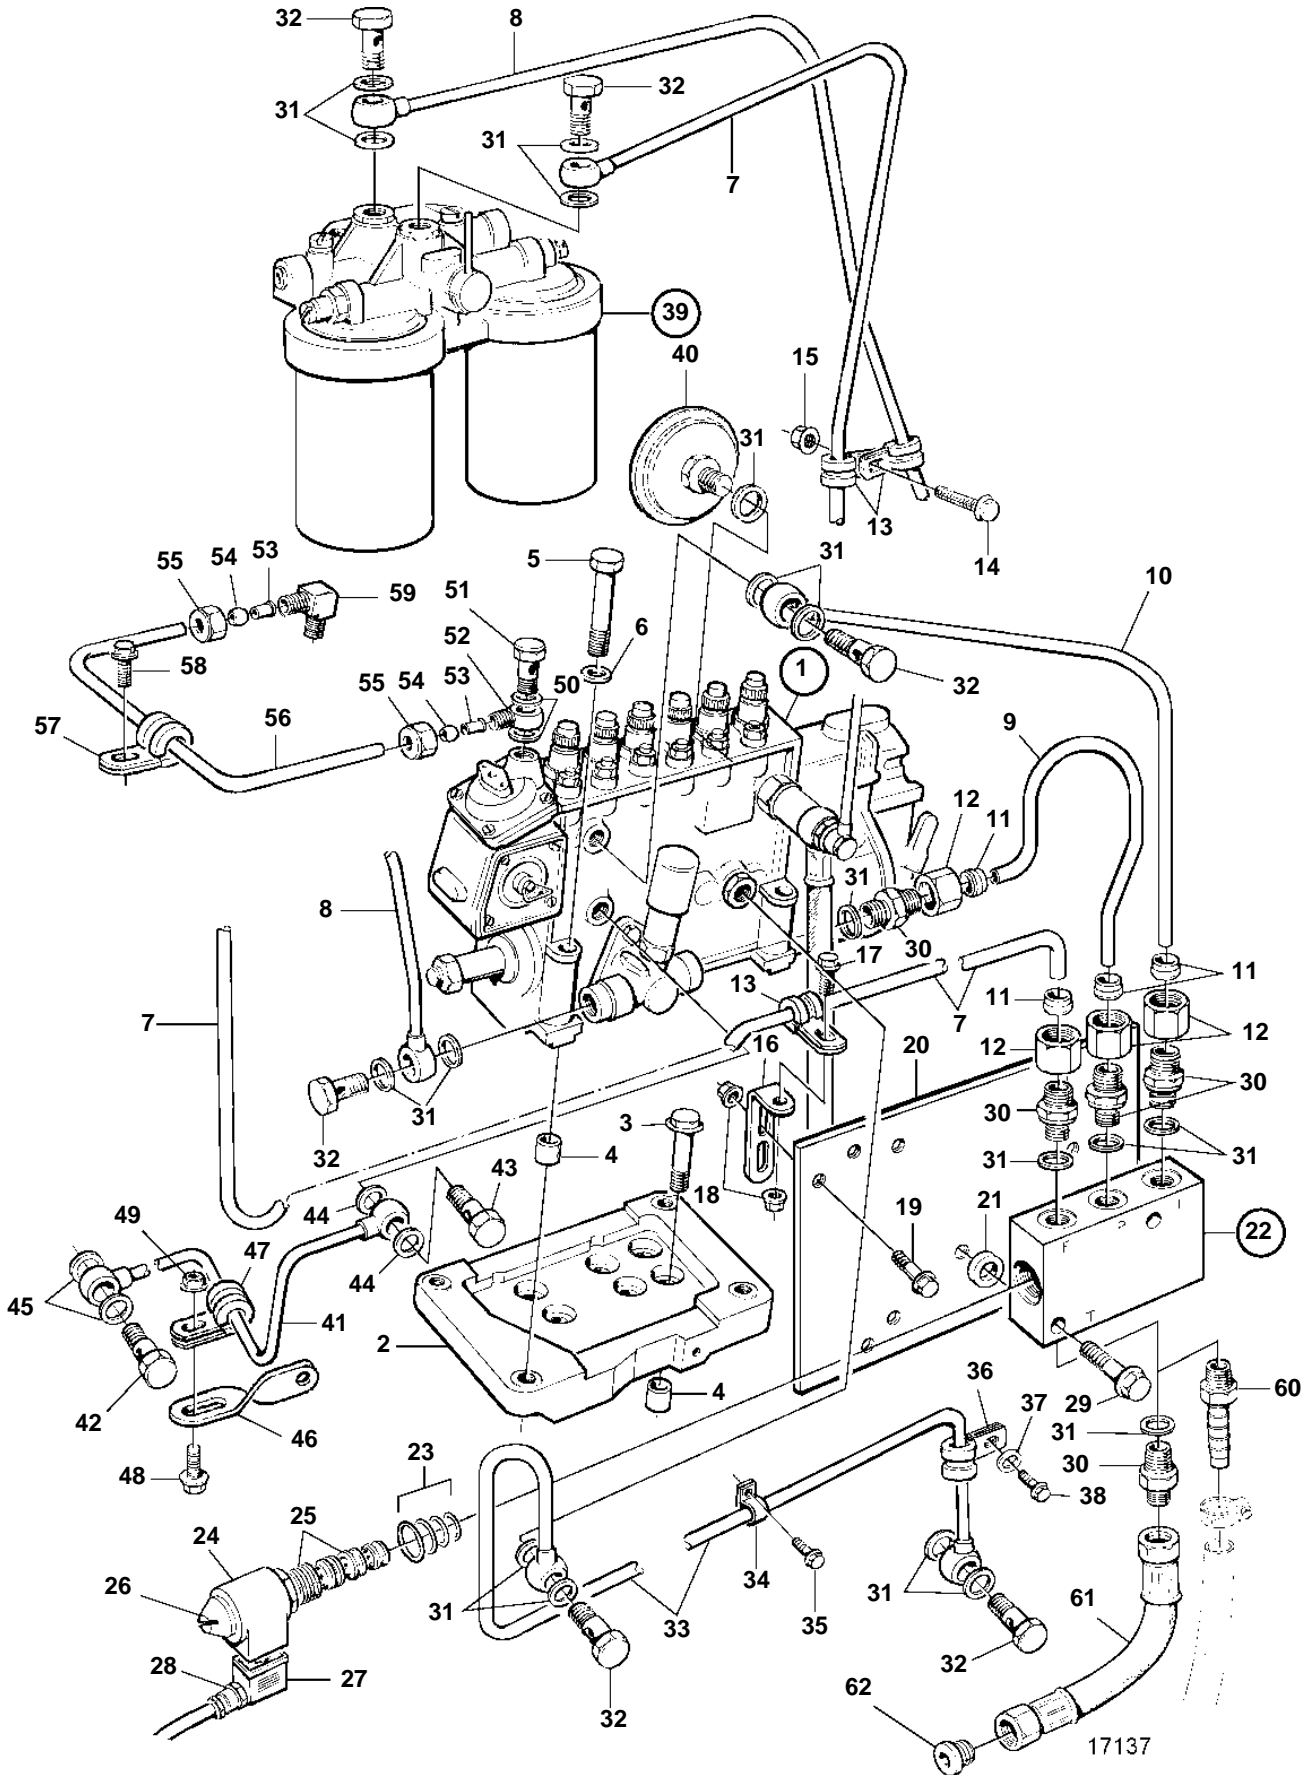

TAMD74A-A, TAMD74A-B

TAMD74A-A, TAMD74A-B

REF	PART NO.	QTY	DESCRIPTION	SEE SEC.	NOTES
1	3831082	1	Injection pump		154kW/1800rpm
	3803809	1	Injection pump, exch		Exchange unit
				5145	
2	477773	1	Shelf		
3	965185	4	Flange screw		
4	417588	2	Guide sleeve		
5	965189	4	Flange screw		
6	941908	4	Spring washer		
7	3826830	1	Fuel pipe		
8	864496	1	Fuel pipe		
9	3826832	1	Fuel pipe		
10	3826833	1	Fuel pipe		
11	956969	3	Ferrule		
12	956983	3	Nut		
13	945081	3	Clamp		
14	967949	1	Screw		(965175)
15	949278	1	Lock nut		
16	965558	1	Bracket		
17	946440	1	Flange screw		
18	948645	2	Lock nut		
19	946173	1	Flange screw		
20		1	Bracket	5454	
21	191172	2	Washer		
22	866699	1	Shut-off valve		24V REPL BY 3828983
	3828983	1	Shut-off valve		Incl 4 ea nipple 941754 and 4 ea gasket 969011.
23	3825238	1	• Gasket kit		FOR 866699. Repl by 3828981
	3828981	1	• O-ring kit		FOR 3828983
24	3825240	1	• Magnet		24 V
25	3825235	1	• Valve		FOR 866699, 3828983
26		1	Nut		
27	866664	1	Connector unit		
28	844576	1	Cable union		
29	947760	2	Flange screw		
30	941754	4	Nipple		
31	969011	14	Gasket		
32	25167	5	Hollow screw		
33	3826927	1	Oil return pipe		
34	940374	1	Clamp		
35	946440	1	Flange screw		
36	942542	1	Clamp		
37	190509	1	Washer		
38	946471	1	Screw		
39	864315	1	Fuel filter		
				4908	
40	477173	1	Pressure equalizer		
41	477986	1	Oil feed pipe		
42	969299	1	Hollow screw		
43	48634	1	Hollow screw		
44	947281	2	Gasket		
45	11994	2	Gasket		
46	1136551	1	Bracket		
47	952623	1	Clamp		
48	946544	1	Flange screw		
49	945407	1	Flange nut		
50	11994	2	Gasket		
51	969299	1	Hollow screw		
52	945417	1	Nipple		
53	944717	2	Sleeve		
54	954364	2	Fitting		

TAMD74A-A, TAMD74A-B

REF	PART NO.	QTY	DESCRIPTION	SEE SEC.	NOTES
55	954356	2	Cap nut		
56	945460	X	Plastic pipe		
57	940374	1	Clamp		
58	946440	1	Flange screw		
59	954385	1	Elbow nipple		
60	3825000	1	Nipple		
61	3830309	1	Fuel hose		
62	22753	2	Nipple		