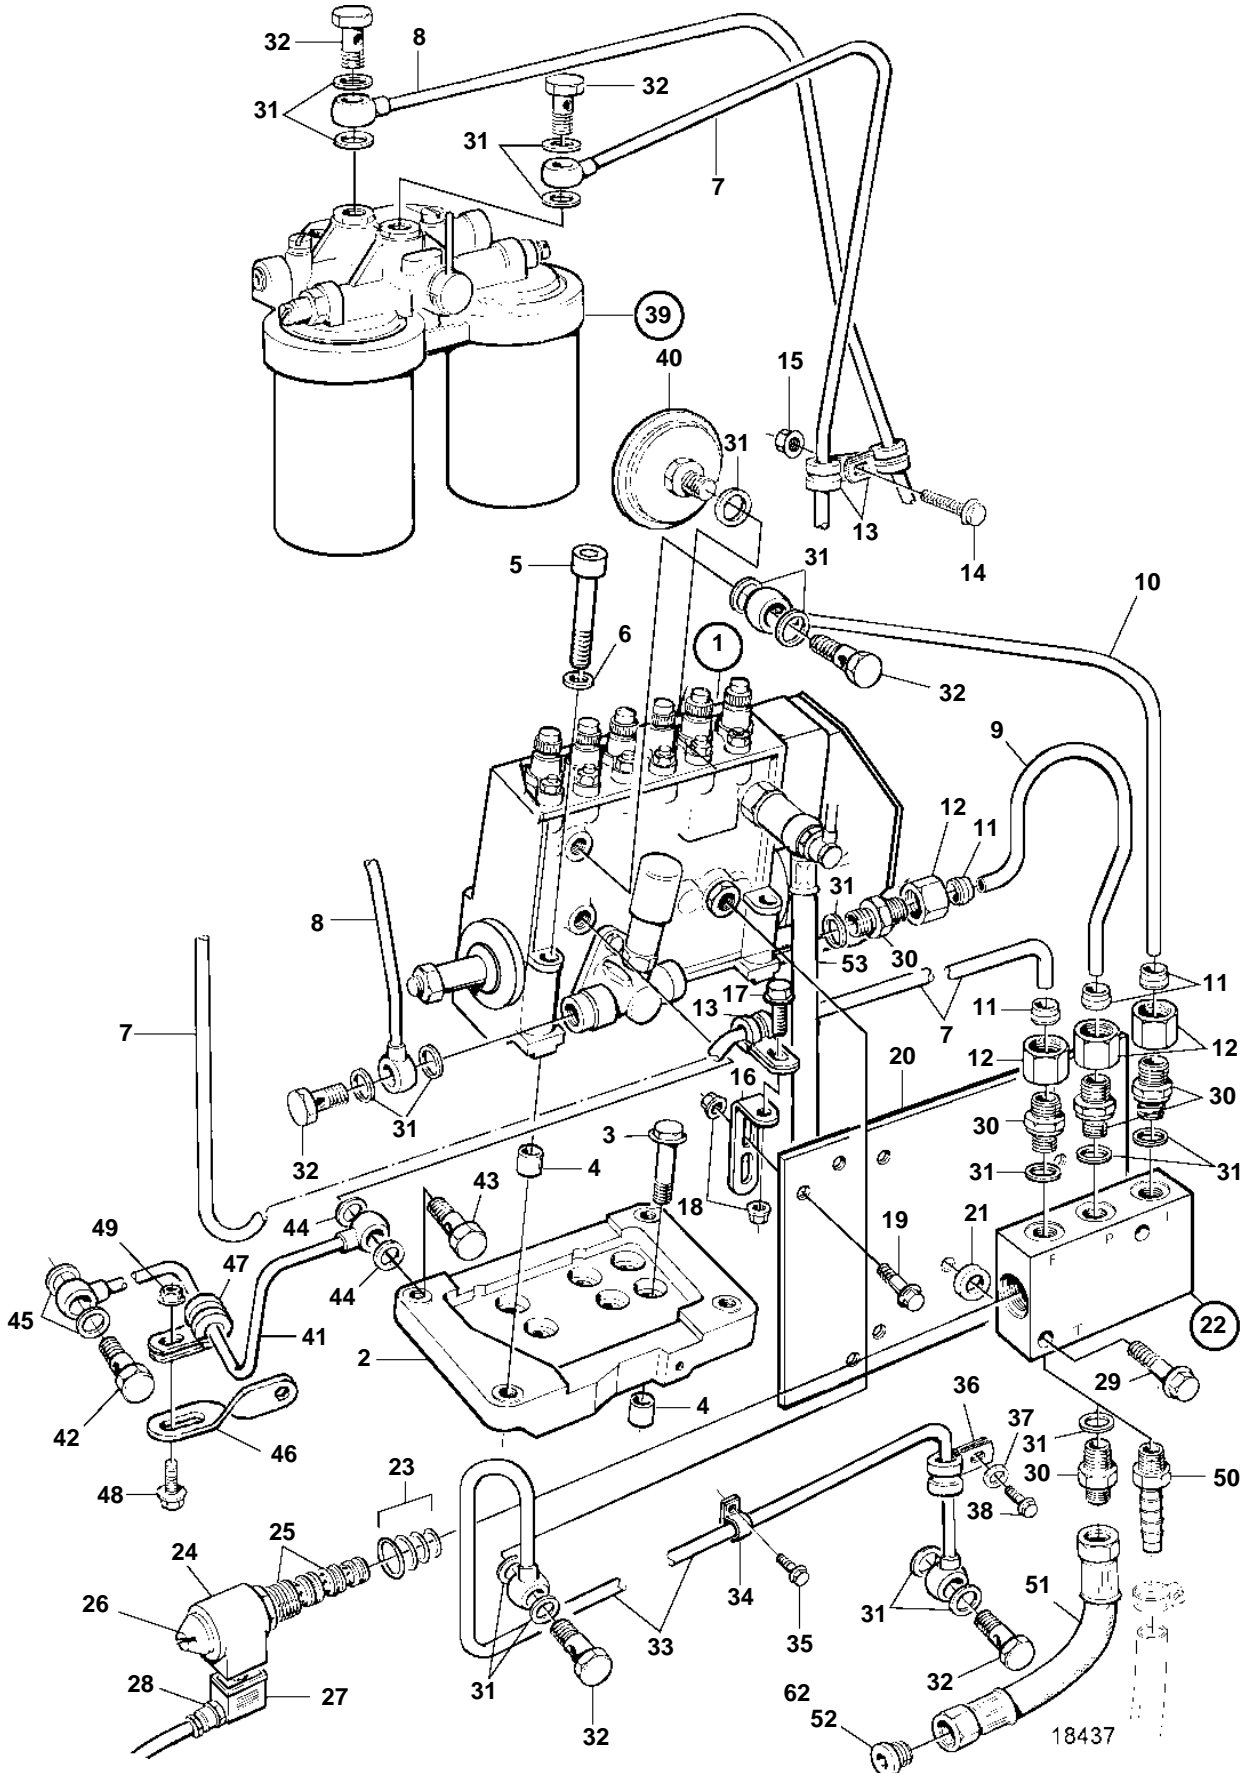

TAMD74A AUX

TAMD74A AUX

REF	PART NO.	QTY	DESCRIPTION	SEE SEC.	NOTES
1	866633	1	Injection pump		REPL BY 3832687 & -
	3803780	1	Injection pump, exch		Exchange unit
				4886	REPL BY 3832688
	3832687	1	Injection pump		150kW/1500rpm
	3803810	1	Injection pump, exch		Exchange unit
				4886	
	3832688	1	Injection pump		175kW/1800rpm
	3803811	1	Injection pump, exch		Exchange unit
				4886	
2	477773	1	Shelf		
3	965185	4	Flange screw		
4	417588	2	Guide sleeve		
5	959250	4	Screw		
6	941908	4	Spring washer		
7	3826830	1	Fuel pipe		
8	864496	1	Fuel pipe		
9	3826832	1	Fuel pipe		
10	3826833	1	Fuel pipe		
11	956969	3	Ferrule		
12	956983	3	Nut		
13	952626	3	Clamp		(945081)
14	967949	1	Screw		(965175)
15	949278	1	Lock nut		
16	965558	1	Bracket		
17	946440	1	Flange screw		
18	948645	2	Lock nut		
19	946173	1	Flange screw		
20		1	Bracket	4908	
21	191172	2	Washer		
22	866699	1	Shut-off valve		24V REPL BY 3828983
	3828983	1	Shut-off valve		Incl 4 ea nipple 941754 and 4 ea gasket 969011.
23	3825238	1	· Gasket kit		FOR 866699
	3828981	1	· O-ring kit		FOR 3828983
24	3825240	1	· Magnet		24 V
25	3825235	1	· Valve		FOR 866699
	3828979	1	· Valve		FOR 3828983
26		1	Nut		
27	866664	1	Connector unit		
28	844576	1	Cable union		
29	947760	2	Flange screw		
30	941754	4	Nipple		
31	976929	16	Gasket		(969011)
32	25167	5	Hollow screw		
33	3826927	1	Oil return pipe		
34	940374	1	Clamp		
35	946440	1	Flange screw		
36	942542	1	Clamp		
37	190509	1	Washer		
38	946471	1	Screw		
39		1	Fuel filter		
				4908	
40	477173	1	Pressure equalizer		
41	477986	1	Oil feed pipe		
42	969299	1	Hollow screw		
43	48634	1	Hollow screw		
44	947281	2	Gasket		
45	11994	2	Gasket		
46	1136551	1	Bracket		
47	952623	1	Clamp		
48	946544	1	Flange screw		
49	945407	1	Flange nut		
50	3825000	1	Nipple		
51	3830309	1	Fuel hose		