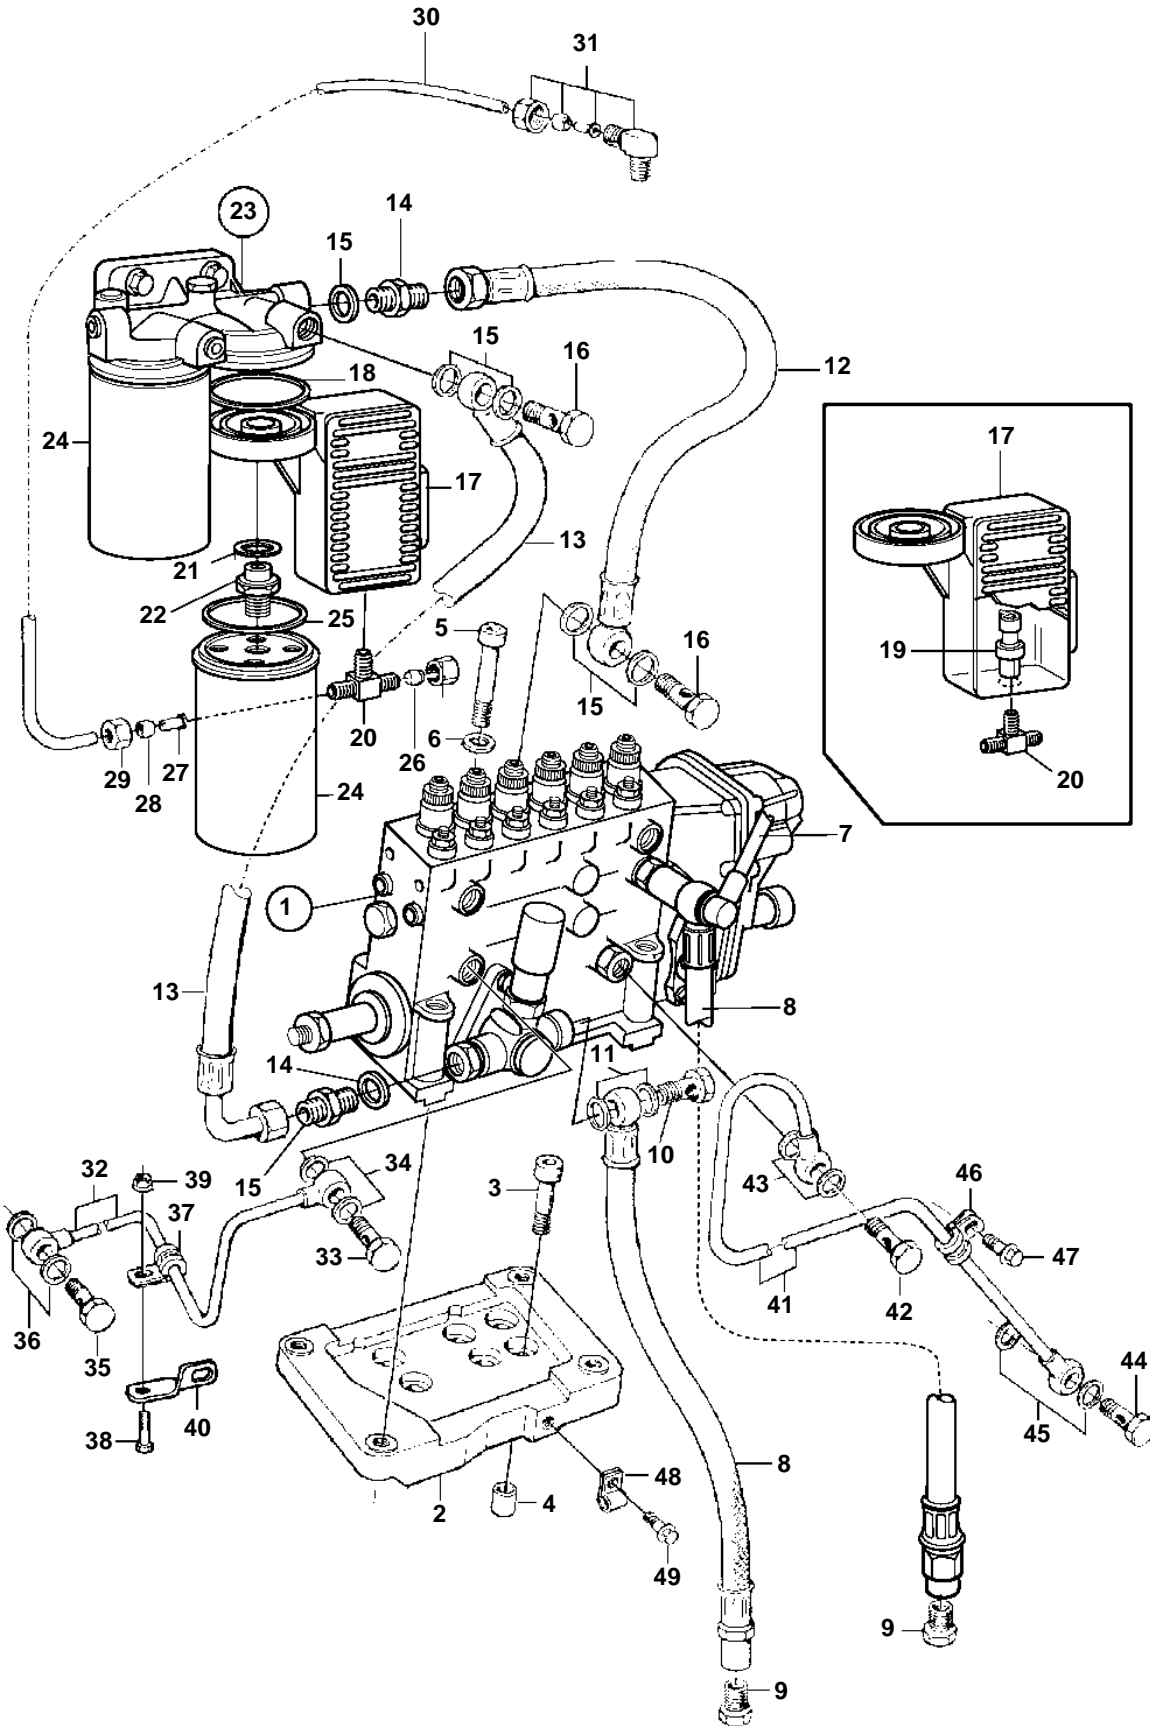

TAMD74C-A, TAMD74L-A, TAMD74P-A, TAMD74C-B, TAMD74L-B, TAMD74P-B

TAMD74C-A, TAMD74L-A, TAMD74P-A, TAMD74C-B, TAMD74L-B, TAMD74P-B

REF	PART NO.	QTY	DESCRIPTION	SEE SEC.	NOTES
1	3827154	1	Injection pump		
	3803791	1	Injection pump, exch		Exchange unit
				5481	
2	477773	1	Shelf		
3	965185	4	Flange screw		L=40mm
4	417588	2	Guide sleeve		
5	959250	4	Screw		L=90mm
6	941908	4	Spring washer		
7		1	Leak-off linefuel hose connecting	5155	
8	3830312	2	Fuel hose		
9	22753	2	Nipple		
10	25167	1	Hollow screw		
11	969011	2	Gasket		
12	3830306	1	Fuel hose		L=445mm
13	3830307	1	Fuel hose		L=460mm
14	941754	2	Nipple		
15	969011	6	Gasket		
16	25167	2	Hollow screw		
17	3830876	1	Control unit, 353kW/2600rpm	SO	E.U=3803535
18	3582285	1	· Sealing ring		
19	881708	1	· Pressure sensor		
20	946082	1	· Nipple		
21	955904	1	Washer		
22	3835801	1	Nipple		
23	8194541	1	Filter housing		(1676832)
				4905	
24	3825133	2	Fuel filter	4905	
25		1	Gasket	4905	
26	943006	1	Plug		
27	944717	1	Sleeve		
28	954364	1	Fitting		
29	954356	2	Cap nut		
30	945460	1	Plastic pipe	4473	
31		1	Connector	4473	
32	477986	1	Oil feed pipe		
33	48634	1	Hollow screw		
34	947281	2	Gasket		
35	969299	1	Hollow screw		
36	11994	2	Gasket		
37	952623	1	Clamp		
38	946544	1	Flange screw		
39	945407	1	Flange nut		
40	1136551	1	Bracket		
41	3832387	1	Oil return pipe		
42	48634	1	Hollow screw		
43	907132	2	Gasket		
44	25167	1	Hollow screw		
45	969011	2	Gasket		
46	947191	1	Clamp		
47	946471	1	Screw		
48	940374	1	Clamp		
49	946440	1	Flange screw		