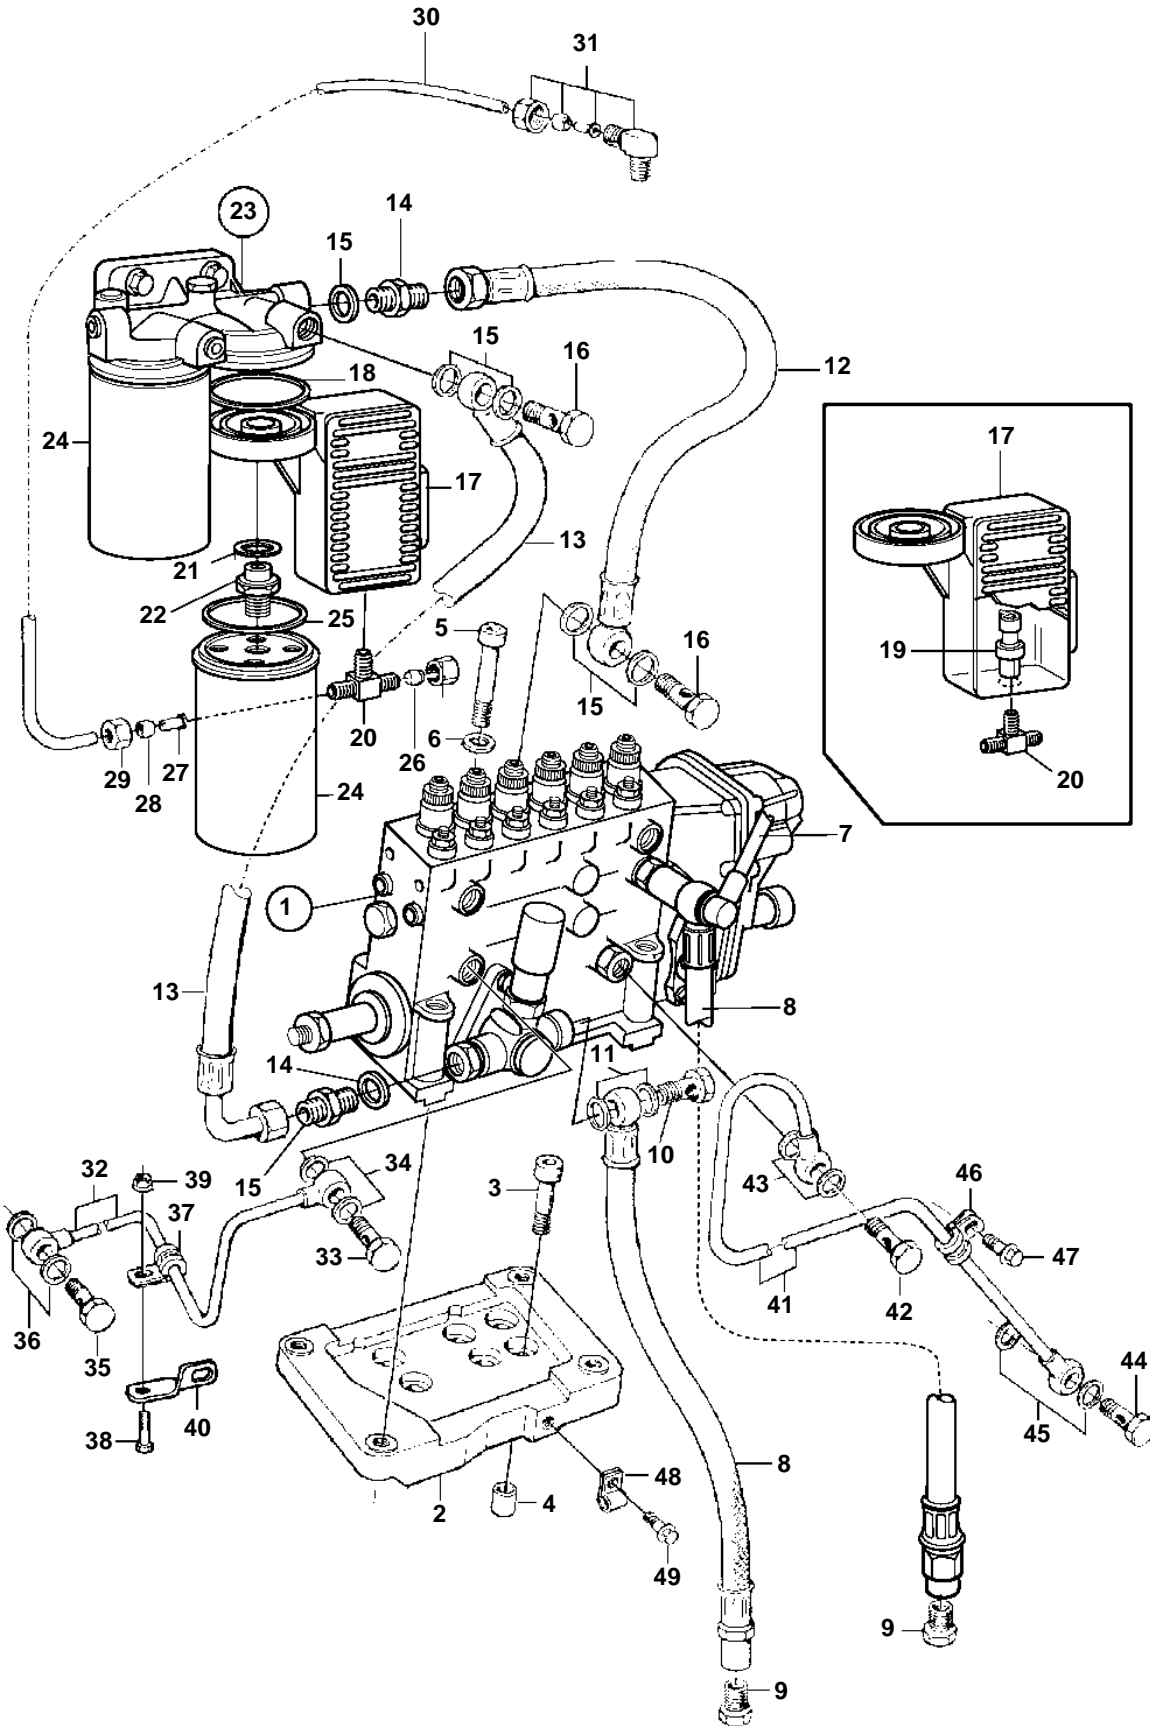

TAMD74C-A, TAMD74L-A, TAMD74P-A, TAMD74C-B, TAMD74L-B, TAMD74P-B

TAMD74C-A, TAMD74L-A, TAMD74P-A, TAMD74C-B, TAMD74L-B, TAMD74P-B

REF	PART NO.	QTY	DESCRIPTION	SEE SEC.	NOTES
1	3827154	1	Injection pump		
	3803791	1	Injection pump, exch		Exchange unit
				5481	
2	477773	1	Shelf		
3	965185	4	Flange screw		L=40mm
4	417588	2	Guide sleeve		
5	959250	4	Screw		L=90mm
6	941908	4	Spring washer		
7		1	Leak-off linefuel hose connecting	5155	
8	3830312	2	Fuel hose		
9	22753	2	Nipple		
10	25167	1	Hollow screw		
11	969011	2	Gasket		
12	3830306	1	Fuel hose		L=445mm
13	3830307	1	Fuel hose		L=460mm
14	941754	2	Nipple		
15	969011	6	Gasket		
16	25167	2	Hollow screw		
17	3830878	1	Control unit, 316kW/2500rpm	SO	E.U=3803533
18	3582285	1	· Sealing ring		
19	881708	1	· Pressure sensor		
20	946082	1	· Nipple		
21	955904	1	Washer		
22	3835801	1	Nipple		
23	8194541	1	Filter housing		(1676832)
				4905	
24	3825133	2	Fuel filter	4905	
25		1	Gasket	4905	
26	943006	1	Plug		
27	944717	1	Sleeve		
28	954364	1	Fitting		
29	954356	2	Cap nut		
30	945460	1	Plastic pipe	4473	
31		1	Connector	4473	
32	477986	1	Oil feed pipe		
33	48634	1	Hollow screw		
34	947281	2	Gasket		
35	969299	1	Hollow screw		
36	11994	2	Gasket		
37	952623	1	Clamp		
38	946544	1	Flange screw		
39	945407	1	Flange nut		
40	1136551	1	Bracket		
41	3832387	1	Oil return pipe		
42	48634	1	Hollow screw		
43	907132	2	Gasket		
44	25167	1	Hollow screw		
45	969011	2	Gasket		
46	947191	1	Clamp		
47	946471	1	Screw		
48	940374	1	Clamp		
49	946440	1	Flange screw		