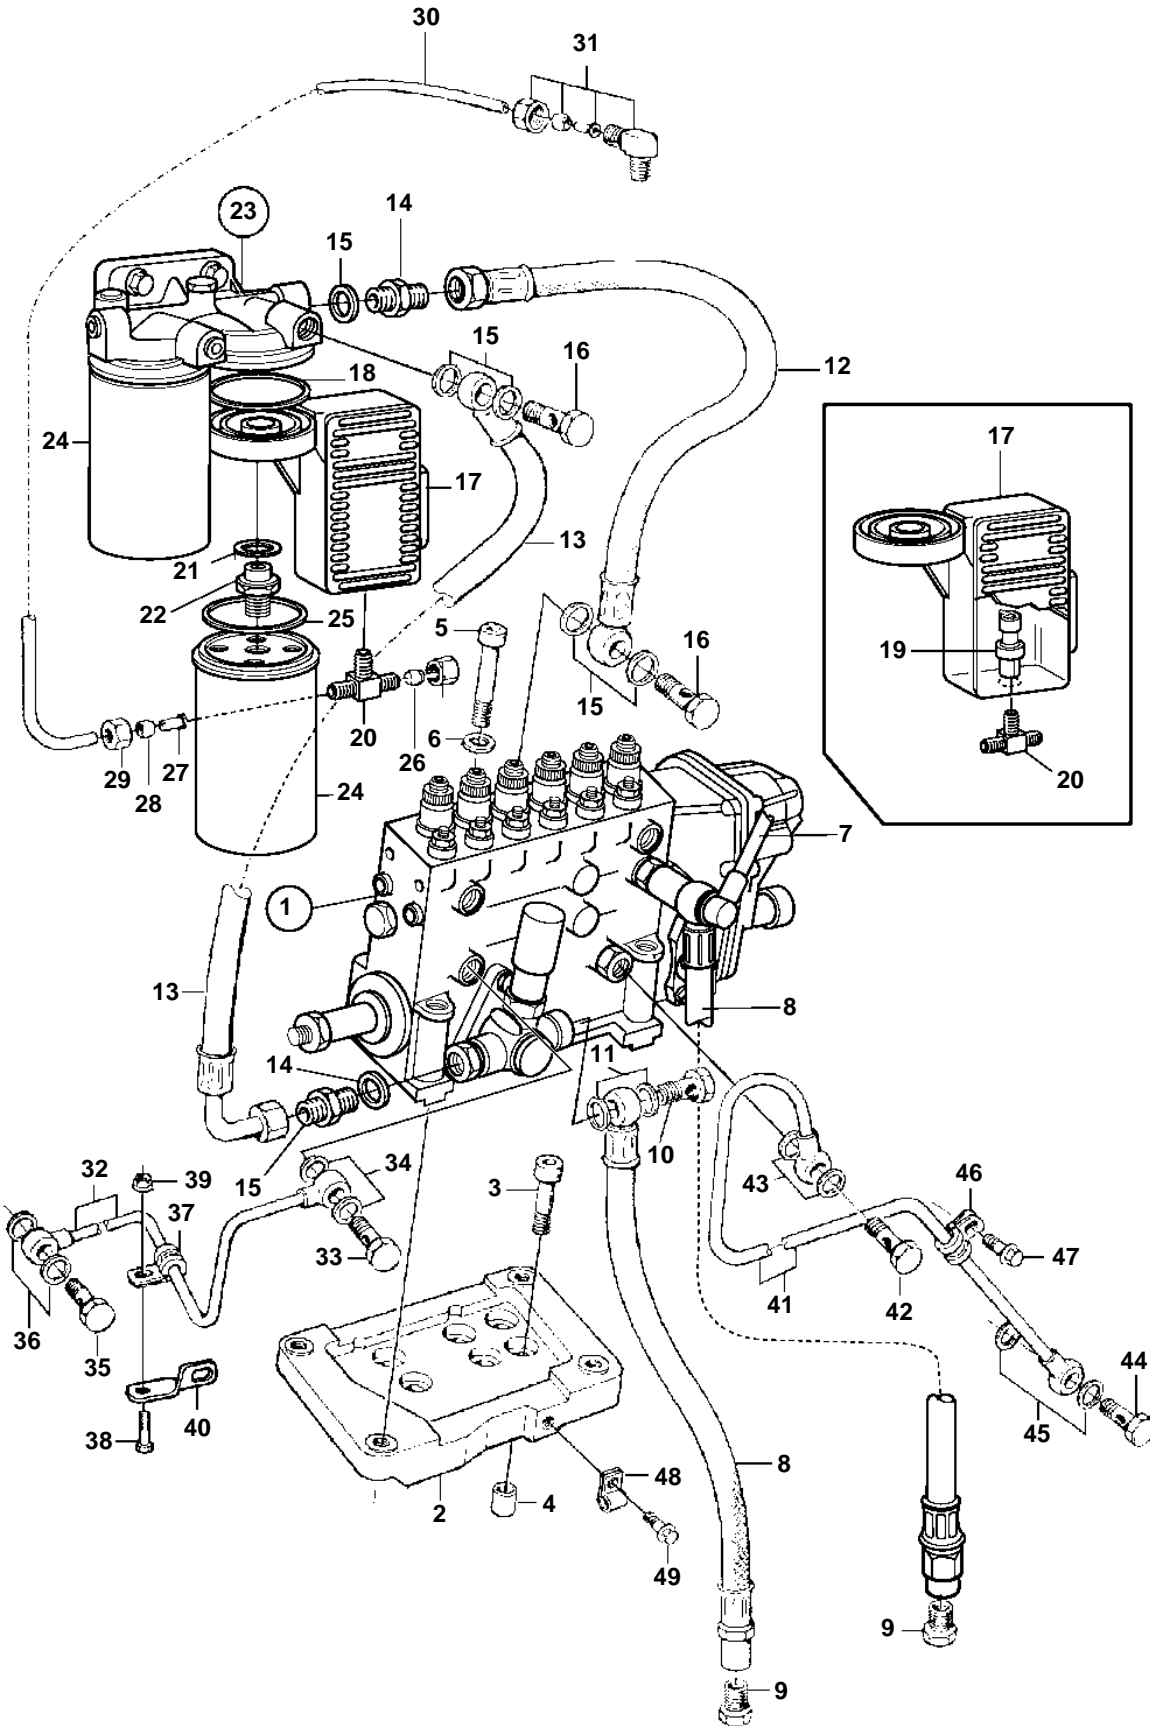

TAMD74C-A, TAMD74L-A, TAMD74P-A, TAMD74C-B, TAMD74L-B, TAMD74P-B

TAMD74C-A, TAMD74L-A, TAMD74P-A, TAMD74C-B, TAMD74L-B, TAMD74P-B

REF	PART NO.	QTY	DESCRIPTION	SEE SEC.	NOTES
1	3827154	1	Injection pump		
	3803791	1	Injection pump, exch		Exchange unit
				5481	
2	477773	1	Shelf		
3	965185	4	Flange screw		L=40mm
4	417588	2	Guide sleeve		
5	959250	4	Screw		L=90mm
6	941908	4	Spring washer		
7		1	Leak-off linefuel hose connecting	5155	
8	3830312	2	Fuel hose		
9	22753	2	Nipple		
10	25167	1	Hollow screw		
11	969011	2	Gasket		
12	3830306	1	Fuel hose		L=445mm
13	3830307	1	Fuel hose		L=460mm
14	941754	2	Nipple		
15	969011	6	Gasket		
16	25167	2	Hollow screw		
17	3830877	1	Control unit, 331kW/2600rpm	SO	REPL BY 3830878
	3830878	1	Control unit, 316kW/2500rpm	SO	E.U=3803533
	3830879	1	Control unit, 294kW/2500rpm	SO	E.U=3803534
18	3582285	1	· Sealing ring		
19	881708	1	· Pressure sensor		
20	946082	1	· Nipple		
21	955904	1	Washer		
22	3835801	1	Nipple		
23	8194541	1	Filter housing		(1676832)
				4905	
24	3825133	2	Fuel filter	4905	
25		1	Gasket	4905	
26	943006	1	Plug		
27	944717	1	Sleeve		
28	954364	1	Fitting		
29	954356	2	Cap nut		
30	945460	1	Plastic pipe	4473	
31		1	Connector	4473	
32	477986	1	Oil feed pipe		
33	48634	1	Hollow screw		
34	947281	2	Gasket		
35	969299	1	Hollow screw		
36	11994	2	Gasket		
37	952623	1	Clamp		
38	946544	1	Flange screw		
39	945407	1	Flange nut		
40	1136551	1	Bracket		
41	3832387	1	Oil return pipe		
42	48634	1	Hollow screw		
43	907132	2	Gasket		
44	25167	1	Hollow screw		
45	969011	2	Gasket		
46	947191	1	Clamp		
47	946471	1	Screw		
48	940374	1	Clamp		
49	946440	1	Flange screw		