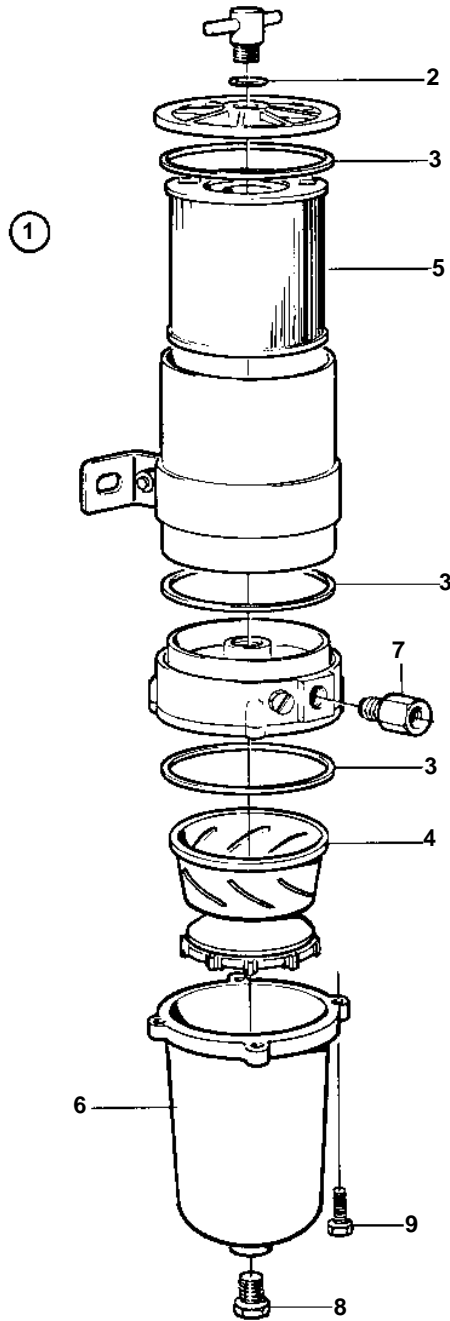

TAMD74A-A, TAMD74A-B, TAMD74C-A, TAMD74L-A, TAMD74P-A, TAMD74C-B, TAMD74L-B, TAMD74P-B, TAMD75P-A

15385

TAMD74A-A, TAMD74A-B, TAMD74C-A, TAMD74L-A, TAMD74P-A, TAMD74C-B, TAMD74L-B, TAMD74P-B, TAMD75P-A

REF	PART NO.	QTY	DESCRIPTION	SEE SEC.	NOTES
1	3825018	1	Fuel cleaner		LATE TYPE
			Bulletin 50-11A	50-11A-EN	Fuel Filters / Water Separators
2	838505	1	• O-ring		
3	846719	3	• Gasket		
4	3825028	1	• Turbine		
5	3825027	1	• Filter insert		
6	848293	1	• Bowl		Metal Bowl.
7	846620	2	• Nipple		
8	952075	1	• Plug		
9	940094	4	• Screw		