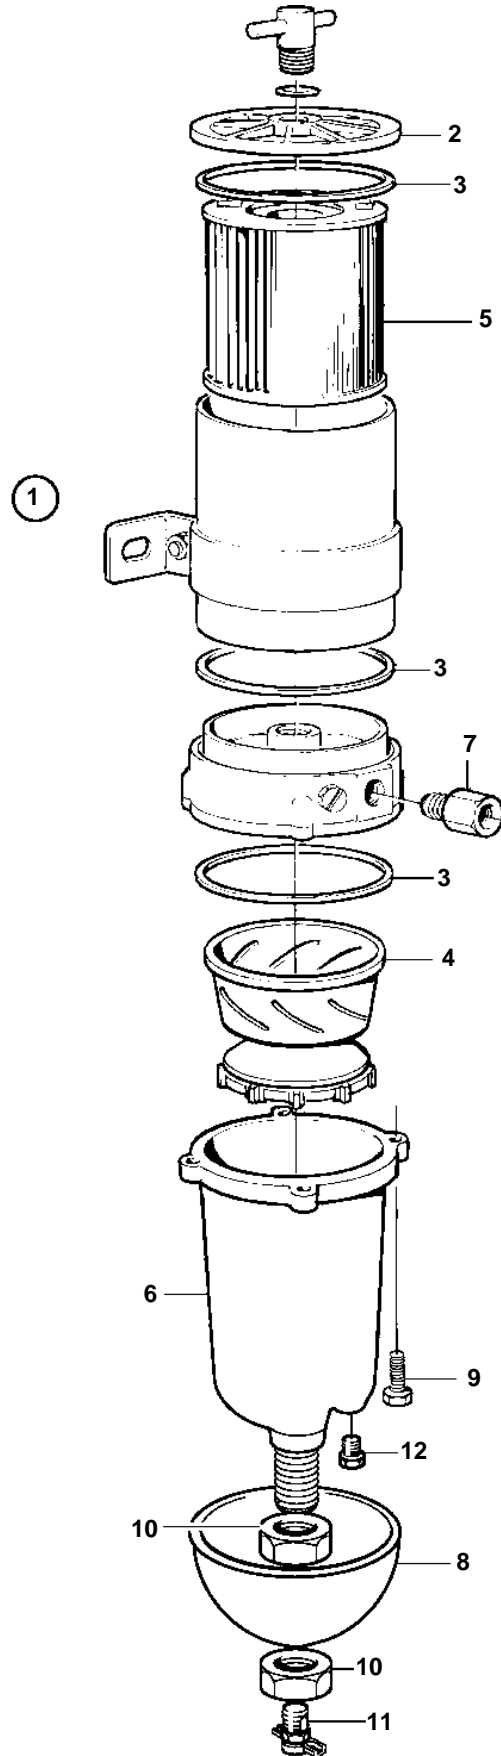

TAMD74A-A, TAMD74A-B, TAMD74C-A, TAMD74L-A, TAMD74P-A, TAMD74C-B, TAMD74L-B, TAMD74P-B

17172

TAMD74A-A, TAMD74A-B, TAMD74C-A, TAMD74L-A, TAMD74P-A, TAMD74C-B, TAMD74L-B, TAMD74P-B

REF	PART NO.	QTY	DESCRIPTION	SEE SEC.	NOTES
1	3825021	1	Fuel cleaner		LATE TYPE. RINA approved.
			Bulletin 50-10	50-10-EN	Changes in Fuel Filter Program due to Legislation
2	838505	1	· O-ring		
3	846719	3	· Gasket		
4	3825028	1	· Turbine		
5	3825027	1	· Filter insert		
6	3825030	1	· Bowl		Transparent Bowl.
7	846620	2	· Nipple		
8		1	· Heat shield		
9	940094	4	· Screw		
10	861459	2	· Nut		
11	861458	1	· Tap		
12		1	· Plug		