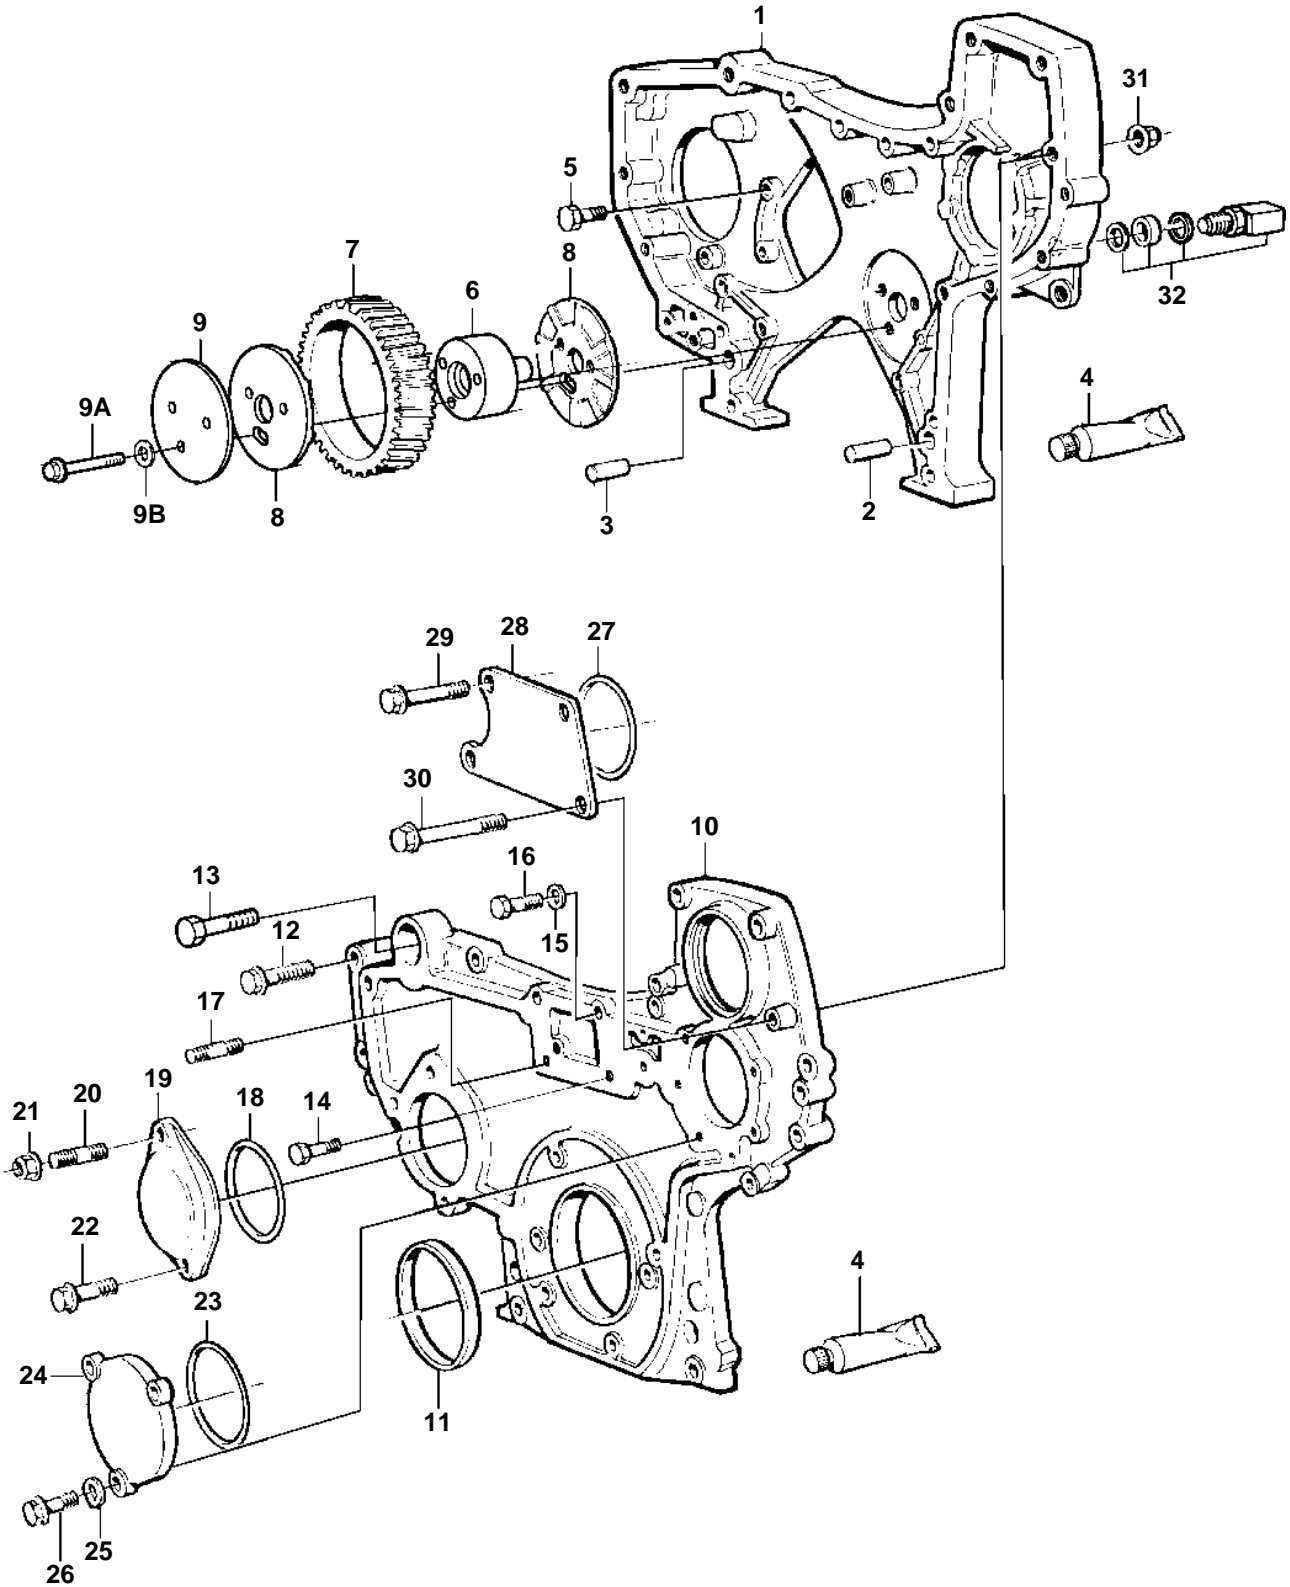

TAMD74A-A, TAMD74A-B, TAMD74C-A, TAMD74L-A, TAMD74P-A, TAMD74C-B, TAMD74L-B, TAMD74P-B, TAMD75P-A

TAMD74A-A, TAMD74A-B, TAMD74C-A, TAMD74L-A, TAMD74P-A, TAMD74C-B, TAMD74L-B, TAMD74P-B, TAMD75P-A

REF	PART NO.	QTY	DESCRIPTION	NOTES
1	471505	1	Timing gear casing	
2	941511	1	Pin	
3	941510	1	Pin	
4	1161231	X	Sealant	304ml
	1161277	X	Sealant	20g
5	471534	2	Screw	L=28mm
	471535	2	Screw	L=58mm
6	8192636	1	Pin	(479779)
7	8192578	1	Gear	
8	478951	2	Thrust washer	
9	425432	1	Bearing shield	
9A	8192579	3	Screw	
9B	942180	3	Washer	
10	8192590	1	Cover	(848421)
11	477118	1	· Sealing ring	
12	947760	7	Flange screw	M8x40mm
	948217	2	Flange screw	M8x45mm
	973924	1	Flange screw	
	965182	6	Flange screw	M8x80mm
	965183	1	Flange screw	M8x90mm
13	965225	1	Flange screw	L=35mm
14	946471	1	Screw	
15	947281	1	Gasket	
16	965190	2	Screw	L=100mm
17	479972	1	Stud	
18	925094	1	O-ring	
19	465735	1	Cover	
20	479972	1	Stud	
21	971095	1	Nut	
22	965187	1	Screw	
23	925257	1	O-ring	
24	471559	1	Cover	
25	941907	3	Spring washer	
26	945444	3	Flange screw	
27	925095	1	O-ring	
28		1	Cover plate	
29	965187	1	Screw	
30	965190	3	Screw	
31	971098	3	Flange lock nut	
32		1	Tachometer sensor	SEE GROUP 30
	960632	1	Plug	When tachometer sensor is not installed.
	947624	1	Gasket	When tachometer sensor is not installed.