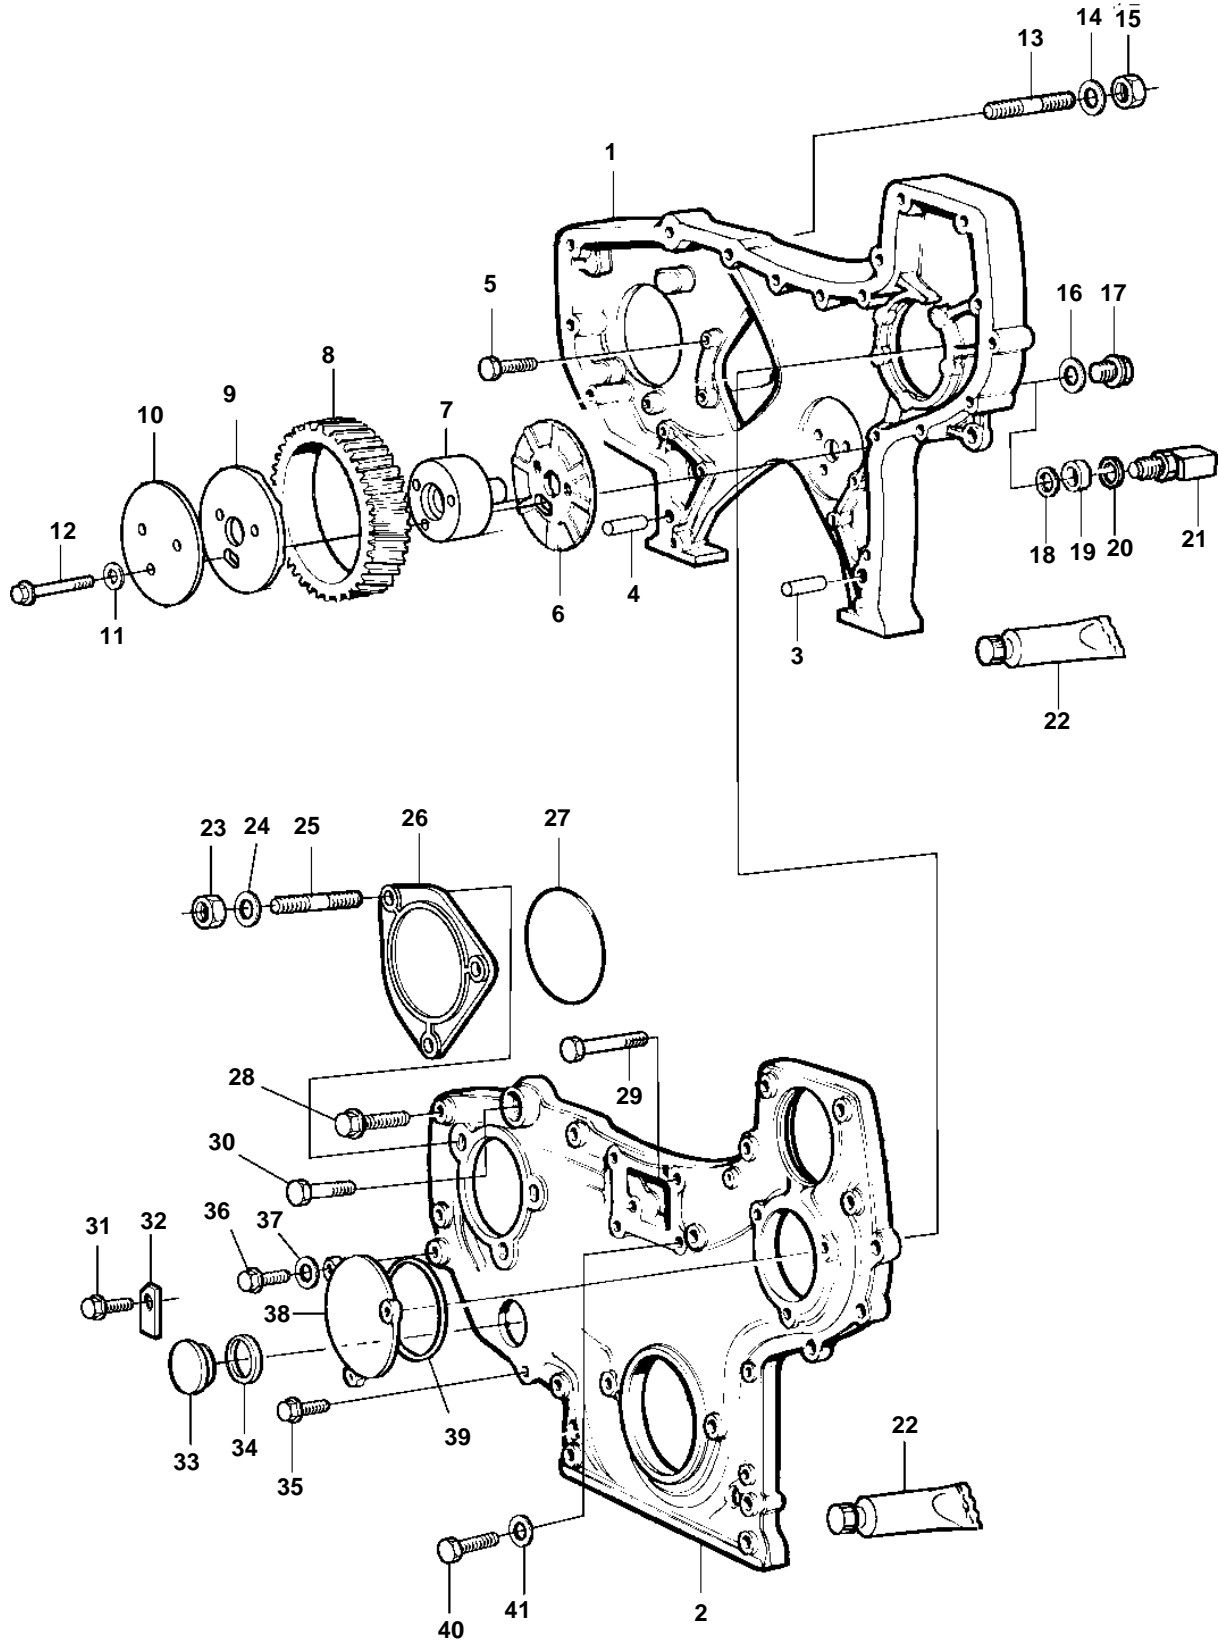

TAMD74A AUX

TAMD74A AUX

REF	PART NO.	QTY	DESCRIPTION	NOTES
1	471505	1	Timing gear casing	
2	3826306	1	Timing gear cover	
3	941511	1	Pin	
4	941510	1	Pin	
5	471534	2	Screw	L=28mm
	471535	2	Screw	L=58mm
6	478951	1	Thrust washer	
7	8192636	1	Pin	
8	8192578	1	Gear	
9	478951	1	Thrust washer	
10	425432	1	Bearing shield	
11	942180	3	Washer	
12	8192579	3	Screw	L=90mm
13	967951	3	Stud	
14	941911	3	Spring washer	
15	971073	3	Nut	
16	947624	1	Gasket	When tachometer sensor is not installed.
17	960632	1	Plug	When tachometer sensor is not installed.
18	949656	1	O-ring	
19	863413	1	Spacer sleeve	
20	947624	1	Gasket	
21			Tachometer sensor	SEE GROUP 30
22	1161231	X	Sealant	304ml
	1161277	X	Sealant	20g
23	971073	3	Nut	
24	941911	3	Spring washer	
25	967951	3	Stud	
26	848689	1	Cover	
27	949647	1	O-ring	
28	947760	7	Flange screw	L=40mm
	948217	2	Flange screw	L=45mm
	973924	1	Flange screw	L=50mm
	965182	7	Flange screw	L=80mm
29	965190	2	Screw	L=100mm. Not for TAMD74A AUX/RC.
30	965194	1	Screw	L=60mm
31	946440	1	Flange screw	L=16mm
32	848318	1	Anchorage	
33	848319	1	Plug	
34	421629	1	Sealing ring	
35	965220	1	Flange screw	L=45mm
36	945444	3	Flange screw	L=25mm
37	941907	3	Spring washer	
38	471559	1	Cover	
39	925257	1	O-ring	
40	946471	2	Screw	L=16mm. Not for TAMD74A AUX/RC.
41	947281	2	Gasket	