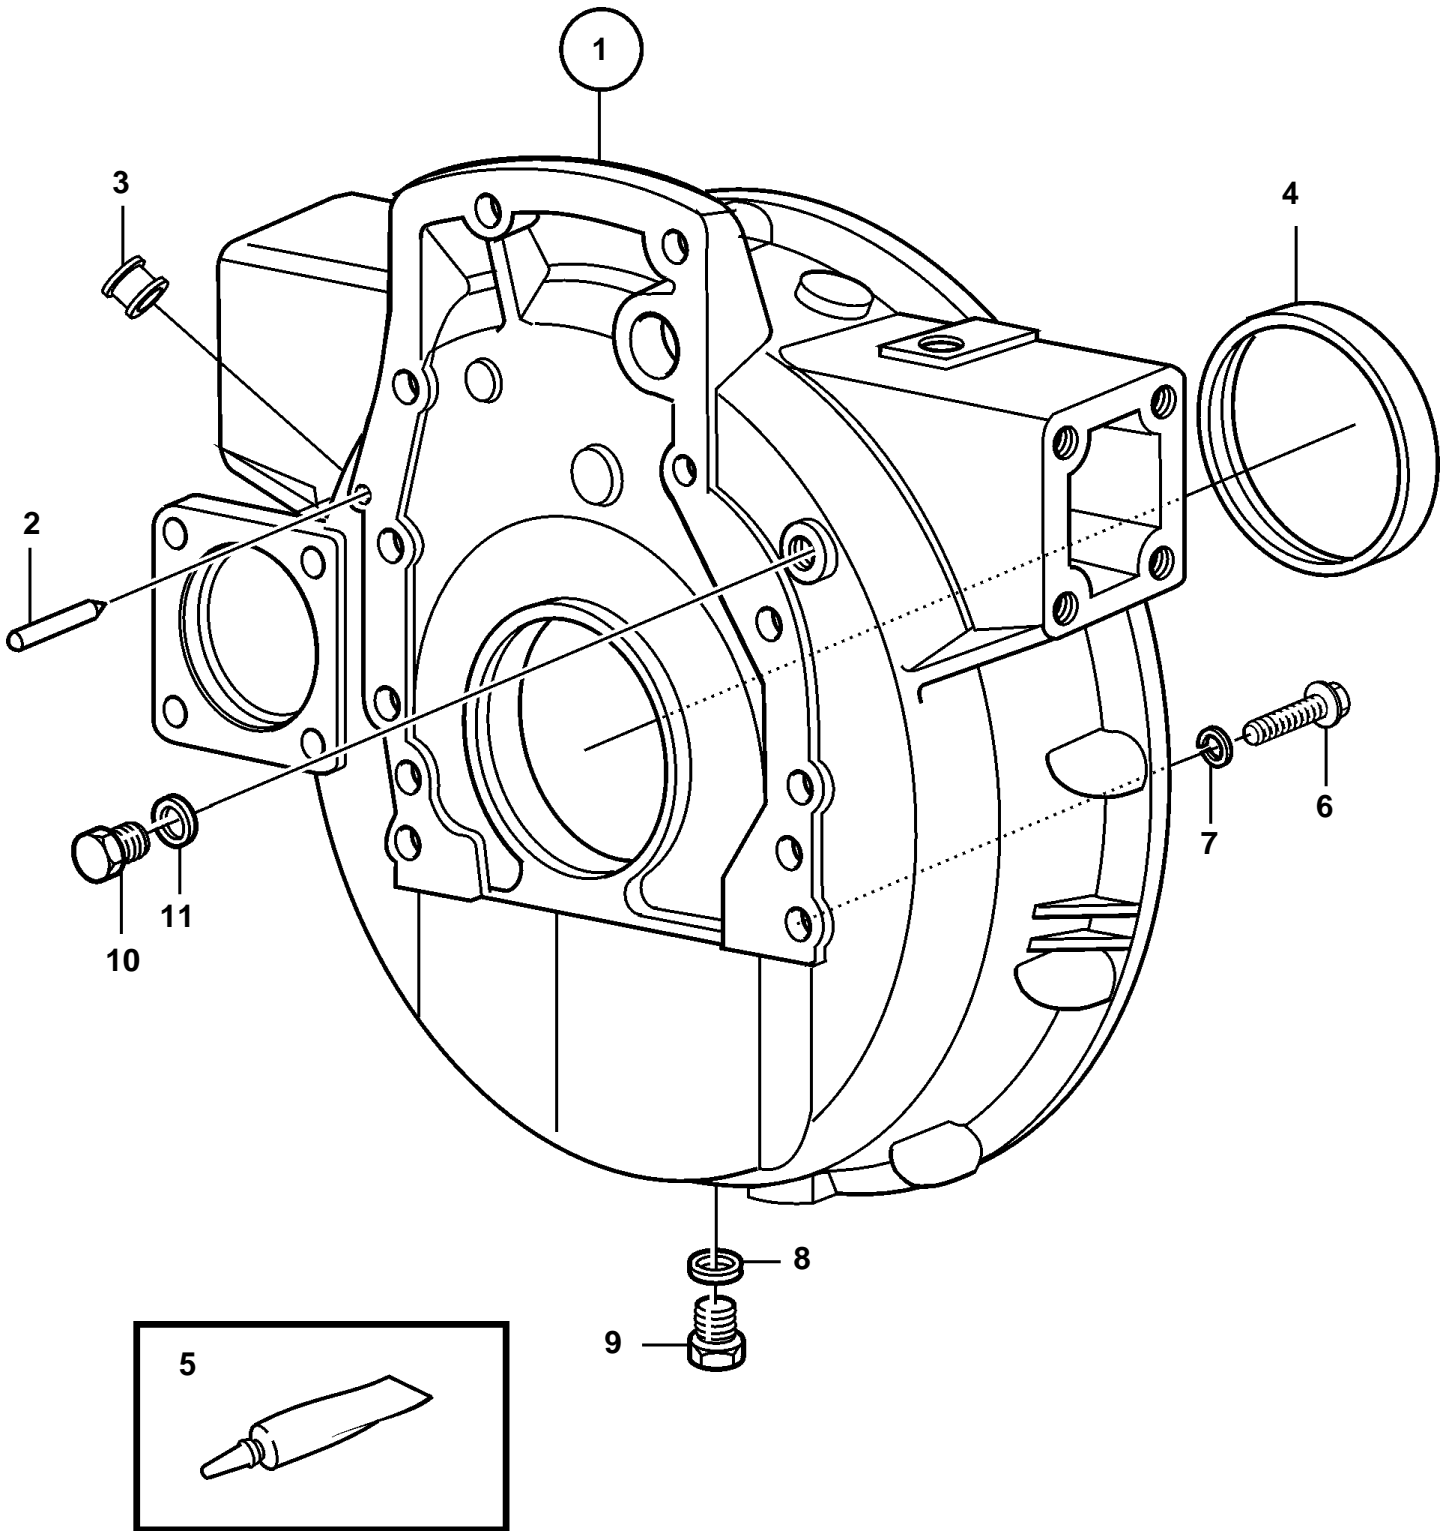

TAMD74A-A, TAMD74A-B, TAMD74C-A, TAMD74L-A, TAMD74P-A, TAMD74C-B, TAMD74L-B, TAMD74P-B, TAMD75P-A

18247

TAMD74A-A, TAMD74A-B, TAMD74C-A, TAMD74L-A, TAMD74P-A, TAMD74C-B, TAMD74L-B, TAMD74P-B, TAMD75P-A

REF	PART NO.	QTY	DESCRIPTION	NOTES
1	3827285	1	Flywheel housing	(848232)
2	404069	1	· Setting indicator	
3	61822	1	Rubber plug	
4	477119	1	Sealing ring	
5	1161231	X	Sealant	304ml
	1161277	X	Sealant	20g
6	966361	6	Flange screw	L=55mm
	966363	2	Flange screw	L=65mm
	968753	2	Flange screw	L=75mm
7	941911	10	Spring washer	
8	957181	1	Gasket	ALT
9	960632	1	Plug	ALT
10	180761	1	Plug	
11	11996	1	Gasket	