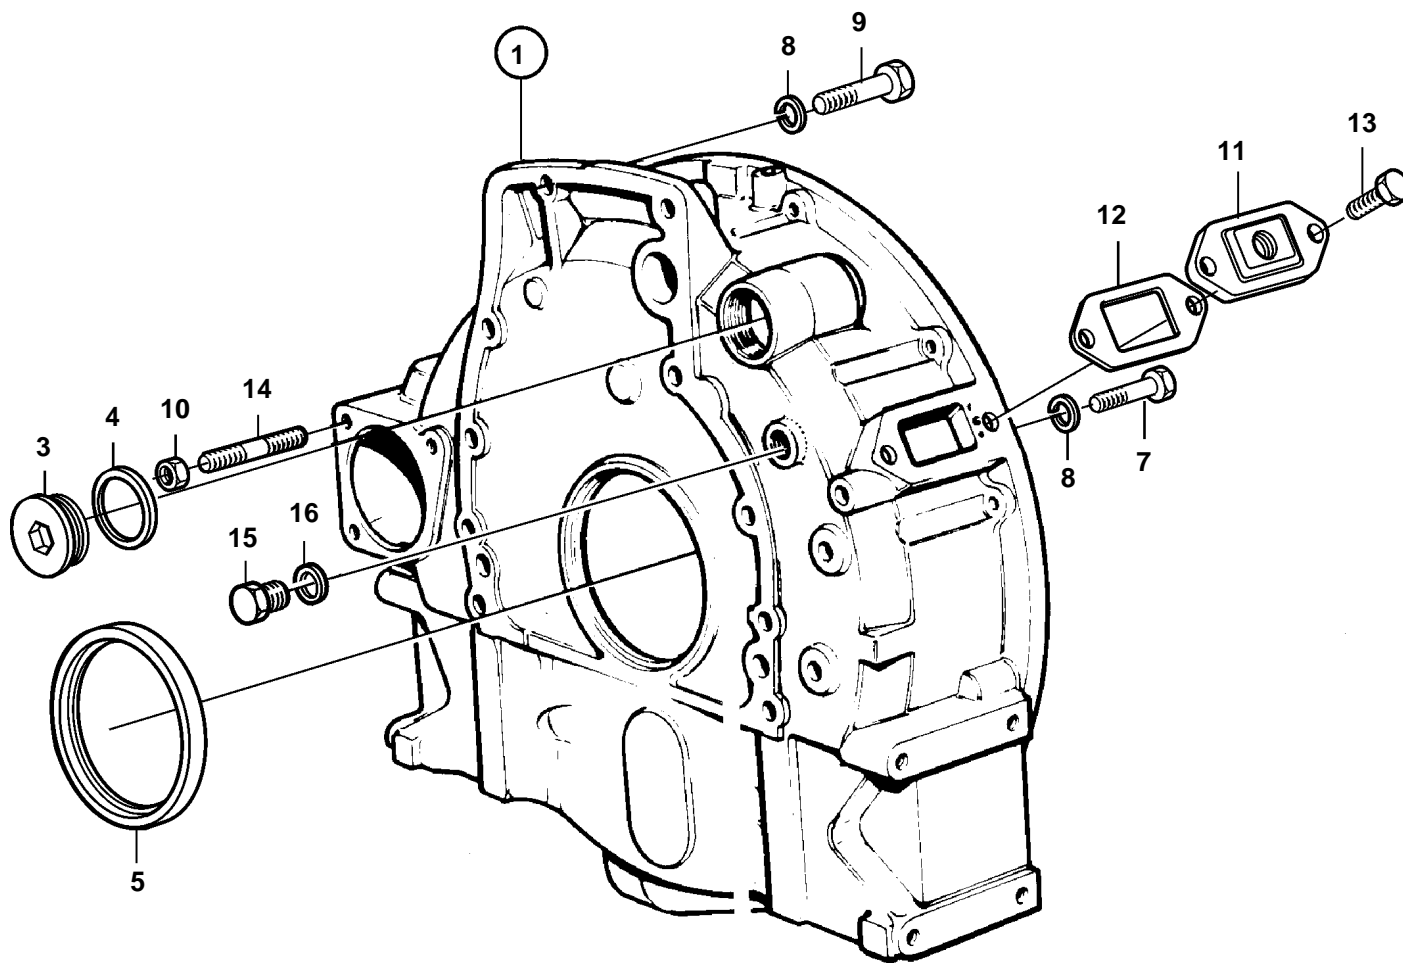

TAMD74A AUX / HE, KC

TAMD74A AUX / HE, KC

REF	PART NO.	QTY	DESCRIPTION	NOTES
1	4772237	1	Flywheel housing	
2	864494	1	Turn signal	
3	467367	1	Plug	
4	469328	1	Gasket	
5	477119	1	Sealing ring	(3825165)
6	1161277	1	Sealant	
7	966361	6	Flange screw	L=55mm
	968753	2	Flange screw	L=75mm
8	941911	10	Spring washer	
9	966363	2	Flange screw	L=65mm
10	971095	3	Nut	
11	4772169	1	Cover	For electric speed control.
12	4804167	1	Gasket	
13	946934	2	Flange screw	
14	953067	3	Stud	
15	180761	1	Plug	
16	11996	1	Gasket	