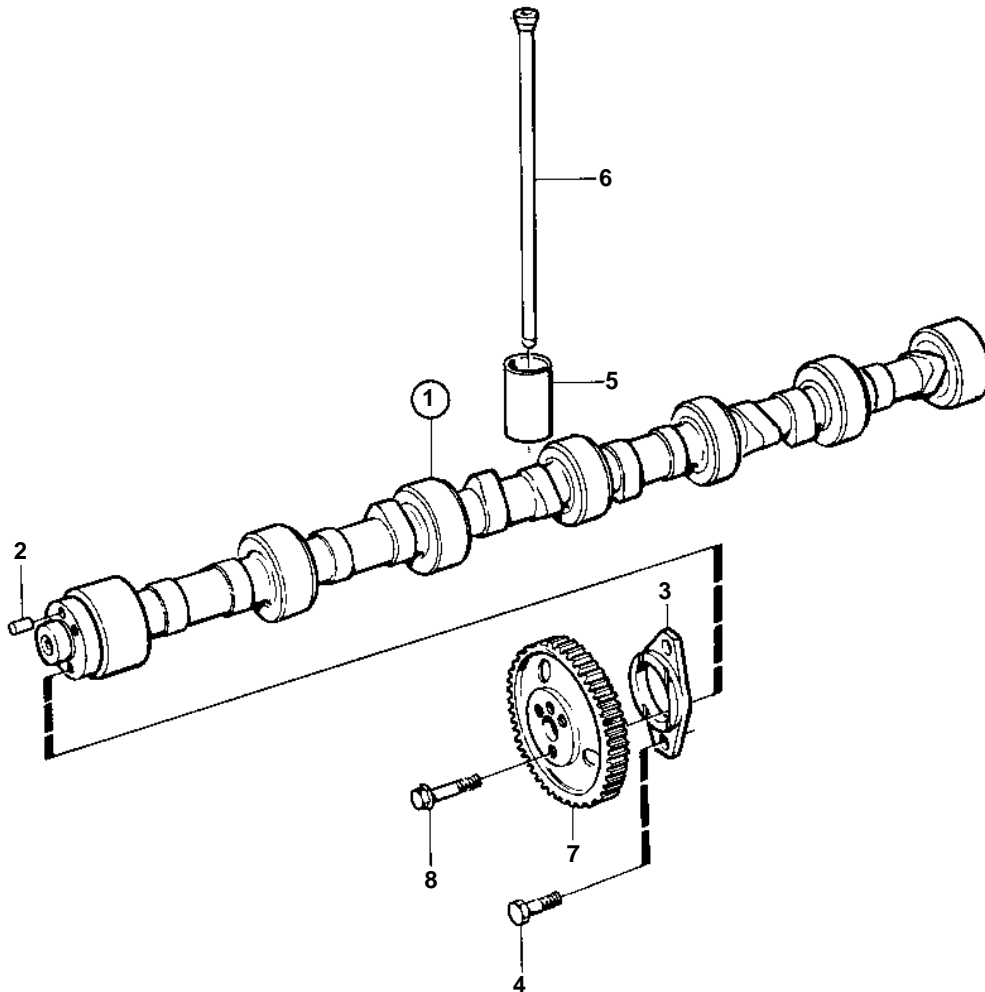

TAMD74A-A, TAMD74A-B, TAMD74A AUX, TAMD74C-A, TAMD74L-A, TAMD74P-A, TAMD74C-B, TAMD74L-B, TAMD74P-B, TAMD75P-A

15107

TAMD74A-A, TAMD74A-B, TAMD74A AUX, TAMD74C-A, TAMD74L-A, TAMD74P-A, TAMD74C-B, TAMD74L-B, TAMD74P-B, TAMD75P-A

REF	PART NO.	QTY	DESCRIPTION	SEE SEC.	NOTES
1	8192784	1	Camshaft		
2	950588	1	· Pin		
3	465789	1	Flange		
4	471509	2	Screw		
5	421067	12	Lifter		INCL IN 877599. Included in overhaul kit.
6	8192698	12	Push rod		
7	478297	1	Gear		
			Bulletin 45-01	45-01-EN	Timing Gears, 71, 100, 121
8	471555	3	Screw		