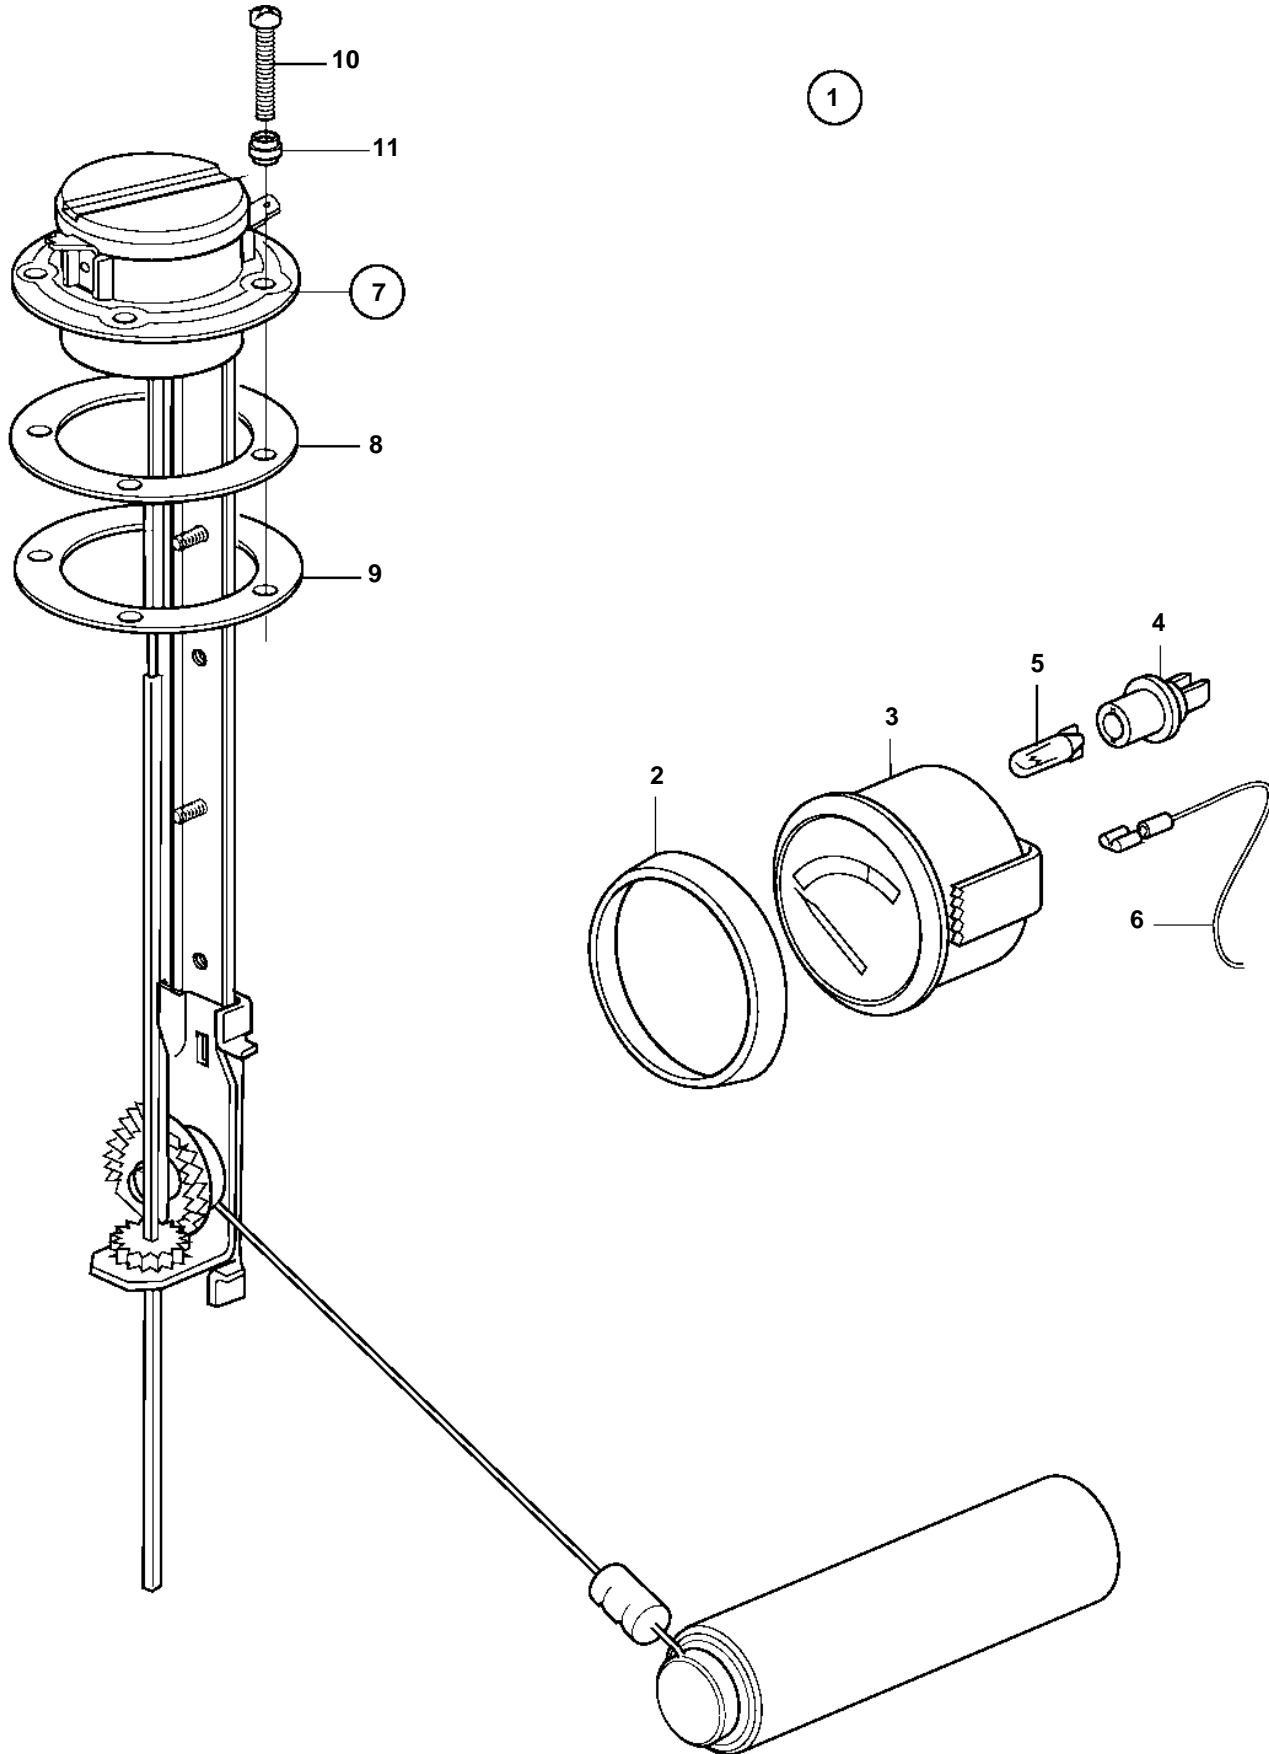

TAMD74A-A, TAMD74A-B, TAMD74C-A, TAMD74L-A, TAMD74P-A, TAMD74C-B, TAMD74L-B, TAMD74P-B, TAMD75P-A

TAMD74A-A, TAMD74A-B, TAMD74C-A, TAMD74L-A, TAMD74P-A, TAMD74C-B, TAMD74L-B, TAMD74P-B, TAMD75P-A

REF	PART NO.	QTY	DESCRIPTION	SEE SEC.	NOTES
1		1	Tank gauge kit		
2	858643	1	· Front ring		
3	863943	1	· Tank gauge, fresh water		
4	863945	1	· · Bulb socket		For instruments of early production should white bulb 182059 and bulb holder 808175 be mounted.
5	863947	1	· · Bulb		For instruments of early production should white bulb 182059 and bulb holder 808175 be mounted.
6		X	· Electrical materials	1963	
7	834389	1	· Sender		
8	89865	1	· · Gasket		
9	834480	1	· · Flange		
10	956078	4	· · Screw		L=16mm
	956081	1	· · Screw		L=25mm
11	834481	5	· · Gasket		