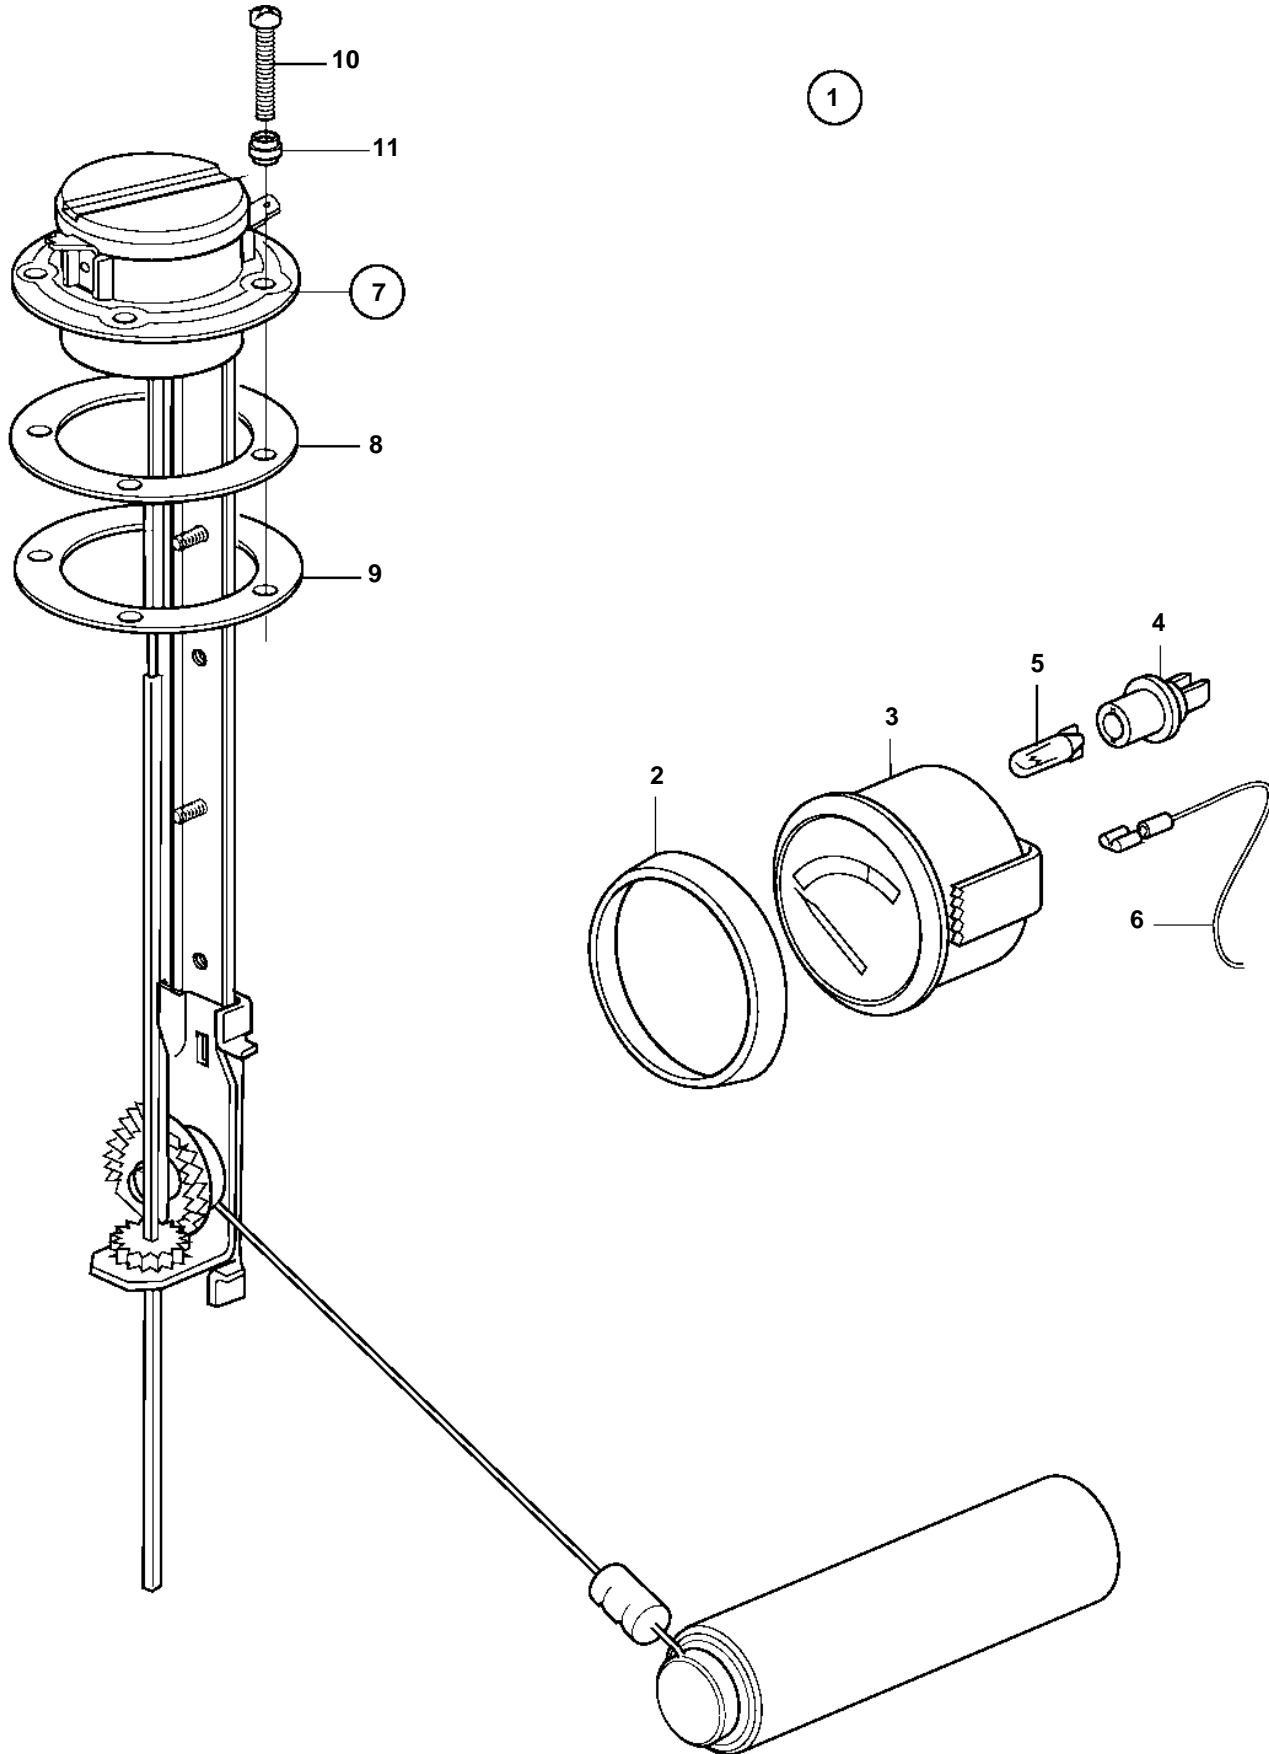

TAMD74A-A, TAMD74A-B, TAMD74C-A, TAMD74L-A, TAMD74P-A, TAMD74C-B, TAMD74L-B, TAMD74P-B, TAMD75P-A

TAMD74A-A, TAMD74A-B, TAMD74C-A, TAMD74L-A, TAMD74P-A, TAMD74C-B, TAMD74L-B, TAMD74P-B, TAMD75P-A

REF	PART NO.	QTY	DESCRIPTION	SEE SEC.	NOTES
1		1	Tank gauge kit		
2	858643	1	• Front ring		
3	863941	1	• Fuel gauge		
4	863945	1	• • Bulb socket		For instruments of early production should white bulb 182059 and bulb holder 808175 be mounted.
5	863947	1	• • Bulb		For instruments of early production should white bulb 182059 and bulb holder 808175 be mounted.
6		X	• Electrical materials	1963	
7	873772	1	• Tank sensor		(837999)
8	89865	1	• • Gasket		
9	834480	1	• • Flange		
10	956078	4	• • Screw		L=16mm
	956081	1	• • Screw		L=25mm
11	834481	5	• • Gasket		