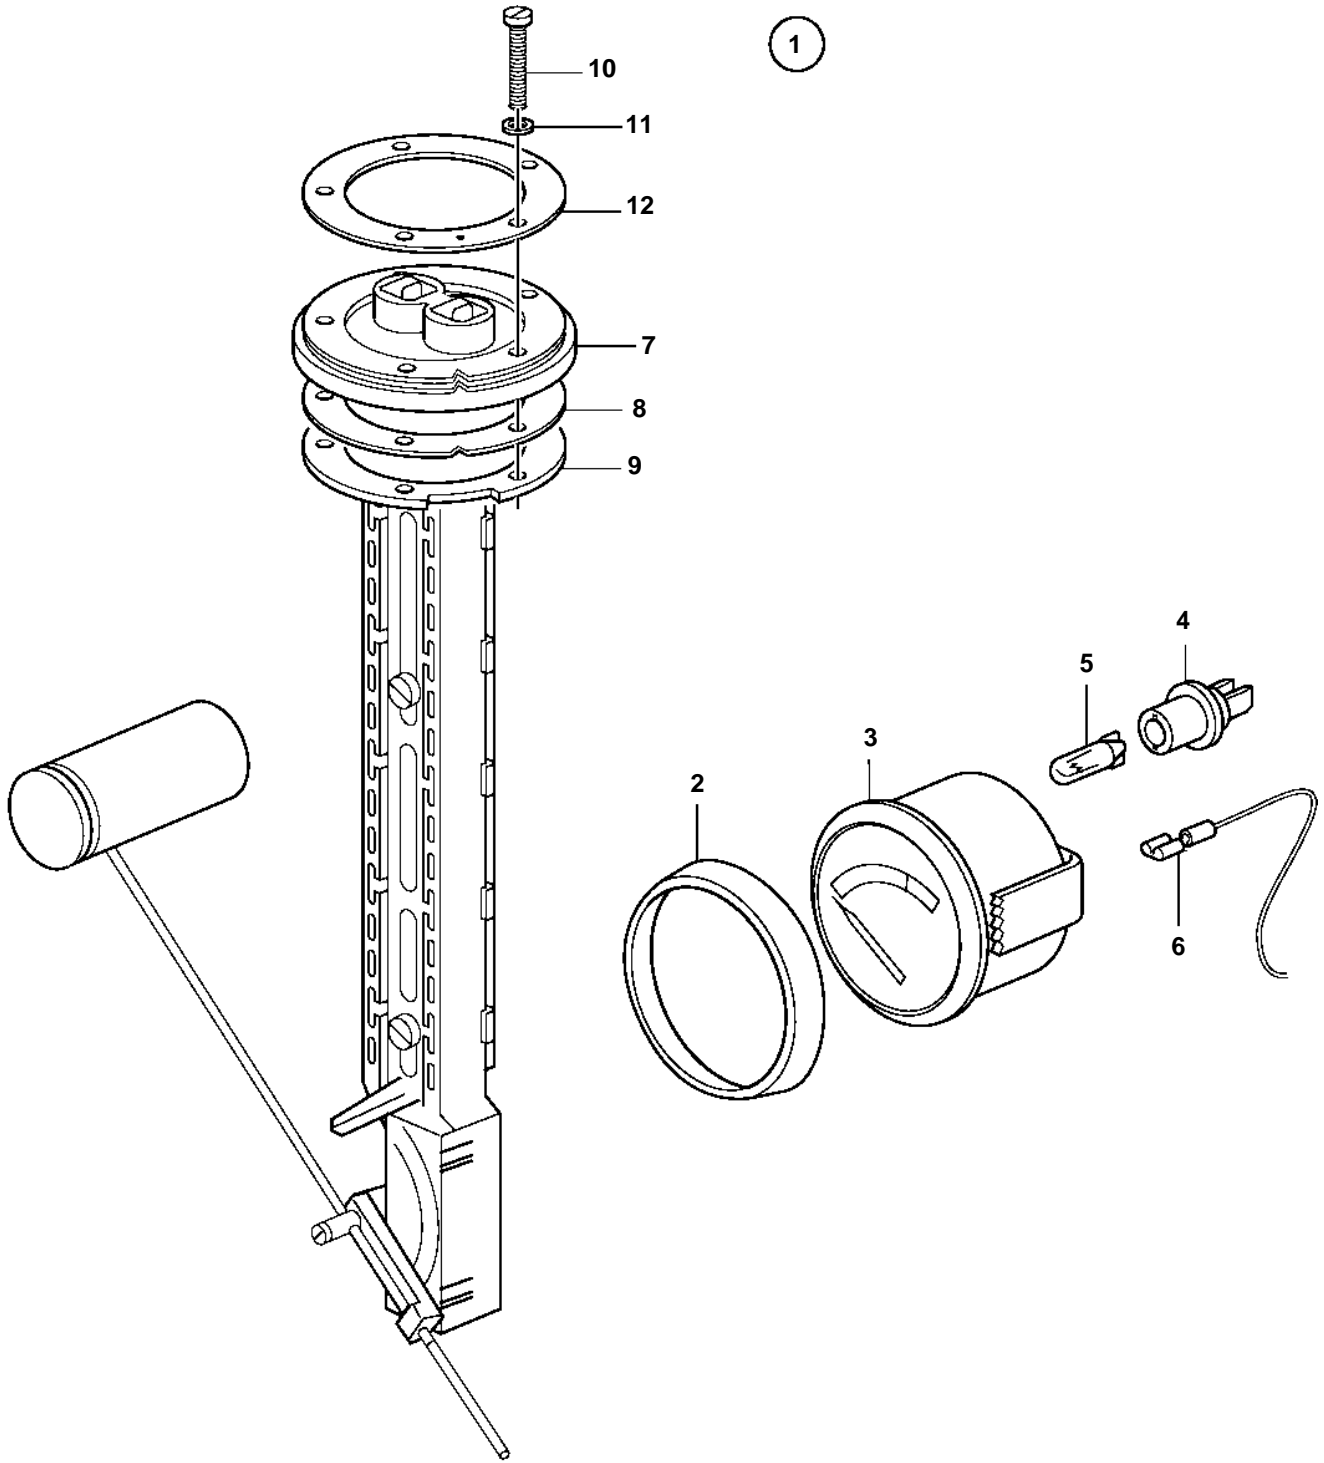

TAMD74A-A, TAMD74A-B, TAMD74C-A, TAMD74L-A, TAMD74P-A, TAMD74C-B, TAMD74L-B, TAMD74P-B, TAMD75P-A

TAMD74A-A, TAMD74A-B, TAMD74C-A, TAMD74L-A, TAMD74P-A, TAMD74C-B, TAMD74L-B, TAMD74P-B, TAMD75P-A

REF	PART NO.	QTY	DESCRIPTION	SEE SEC.	NOTES
1		1	Fuel gauge kit		
2	858643	1	· Front ring		
3	863941	1	· Fuel gauge		
4	863945	1	· · Bulb socket		For instruments of early production should white bulb 182059 and bulb holder 808175 be mounted.
5	863947	1	· · Bulb		
6		X	· Electrical materials	1963	
7	873772	1	· Tank sensor		(837999)
8	89865	1	· · Gasket		
9	834480	1	· · Flange		
10	956078	4	· · Screw		L=16mm
	956081	1	· · Screw		L=25mm
11	834481	5	· · Gasket		
12		1	· · Flange		