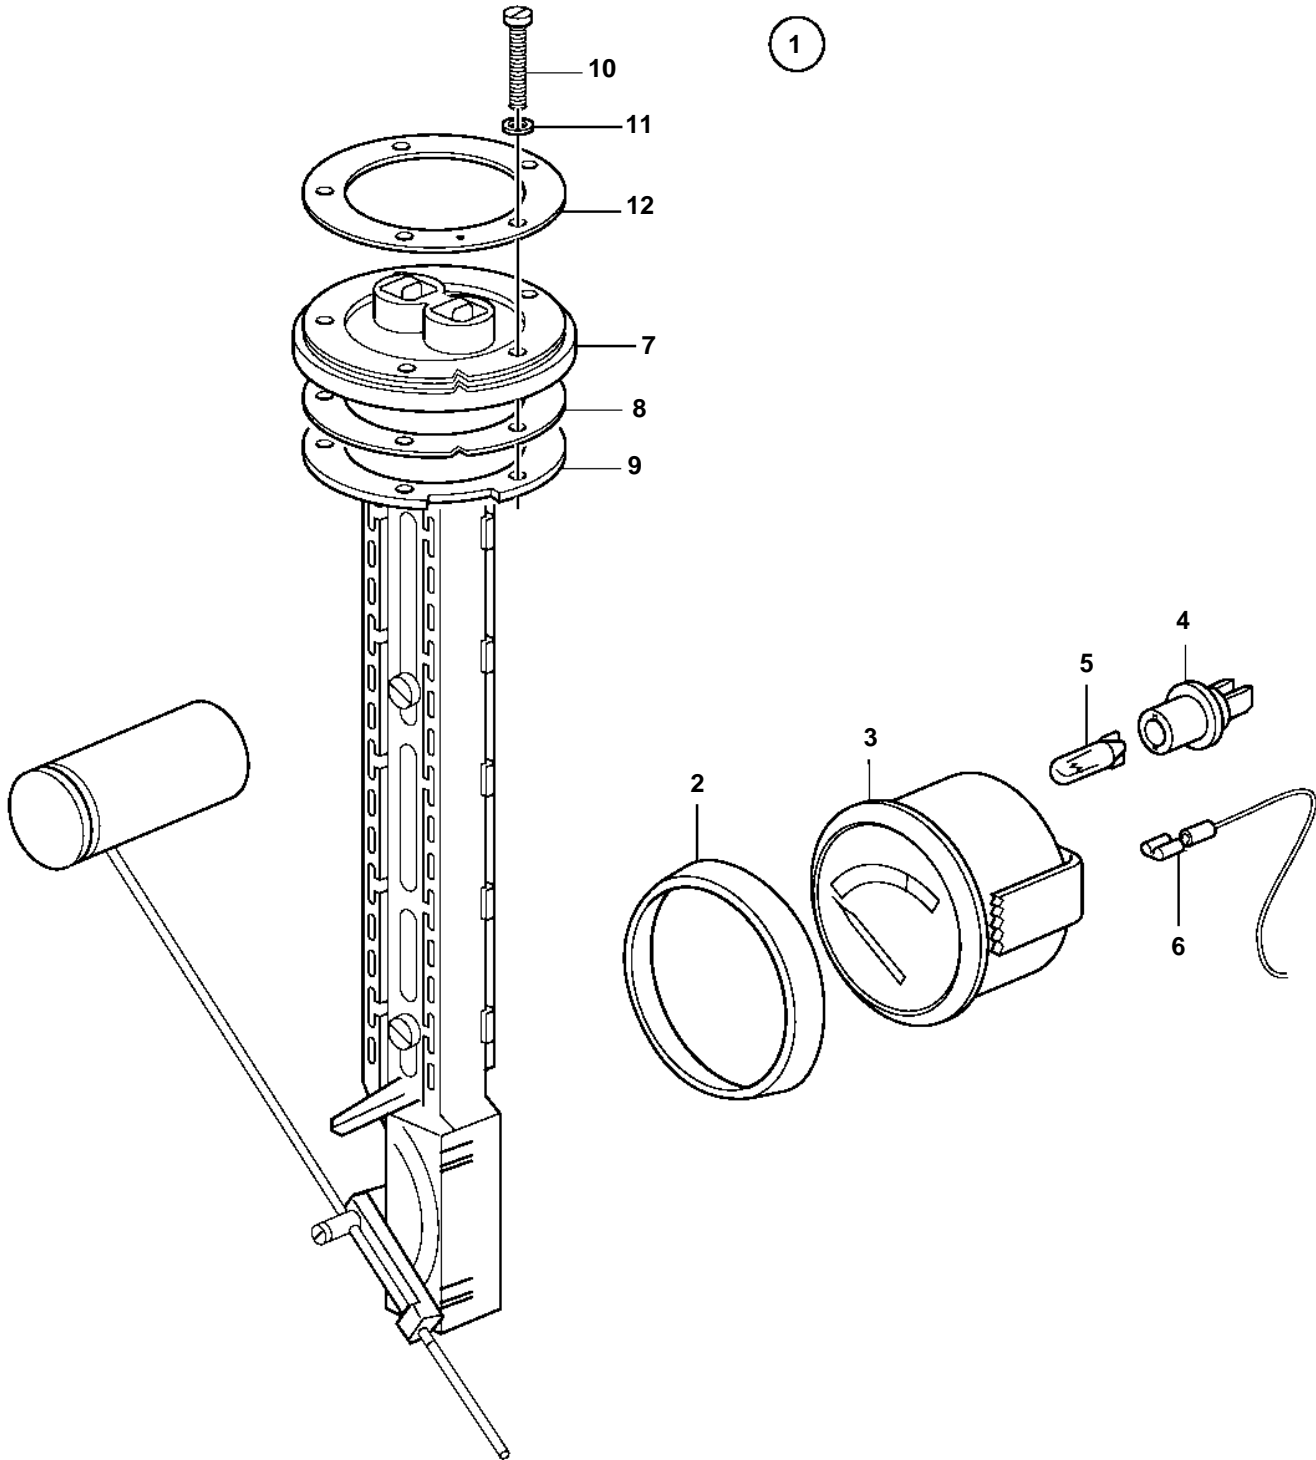

TAMD74A-A, TAMD74A-B, TAMD74C-A, TAMD74L-A, TAMD74P-A, TAMD74C-B, TAMD74L-B, TAMD74P-B, TAMD75P-A

TAMD74A-A, TAMD74A-B, TAMD74C-A, TAMD74L-A, TAMD74P-A, TAMD74C-B, TAMD74L-B, TAMD74P-B, TAMD75P-A

REF	PART NO.	QTY	DESCRIPTION	SEE SEC.	NOTES
1	873808	1	Fuel gauge kit		
2	858643	1	· Front ring		
3	863940	1	· Fuel gauge		
4	863945	1	· · Bulb socket		For instruments of early production should white bulb 182059 and bulb holder 808175 be mounted.
5	863946	1	· · Bulb		For instruments of early production should white bulb 182059 and bulb holder 808175 be mounted.
6		X	· Electrical materials	1963	
7	873772	1	· Tank sensor		(837999)
8	89865	1	· · Gasket		
9	834480	1	· · Flange		
10	956078	4	· · Screw		L=16mm
	956081	1	· · Screw		L=25mm
11	834481	5	· · Gasket		
12		1	· · Flange		