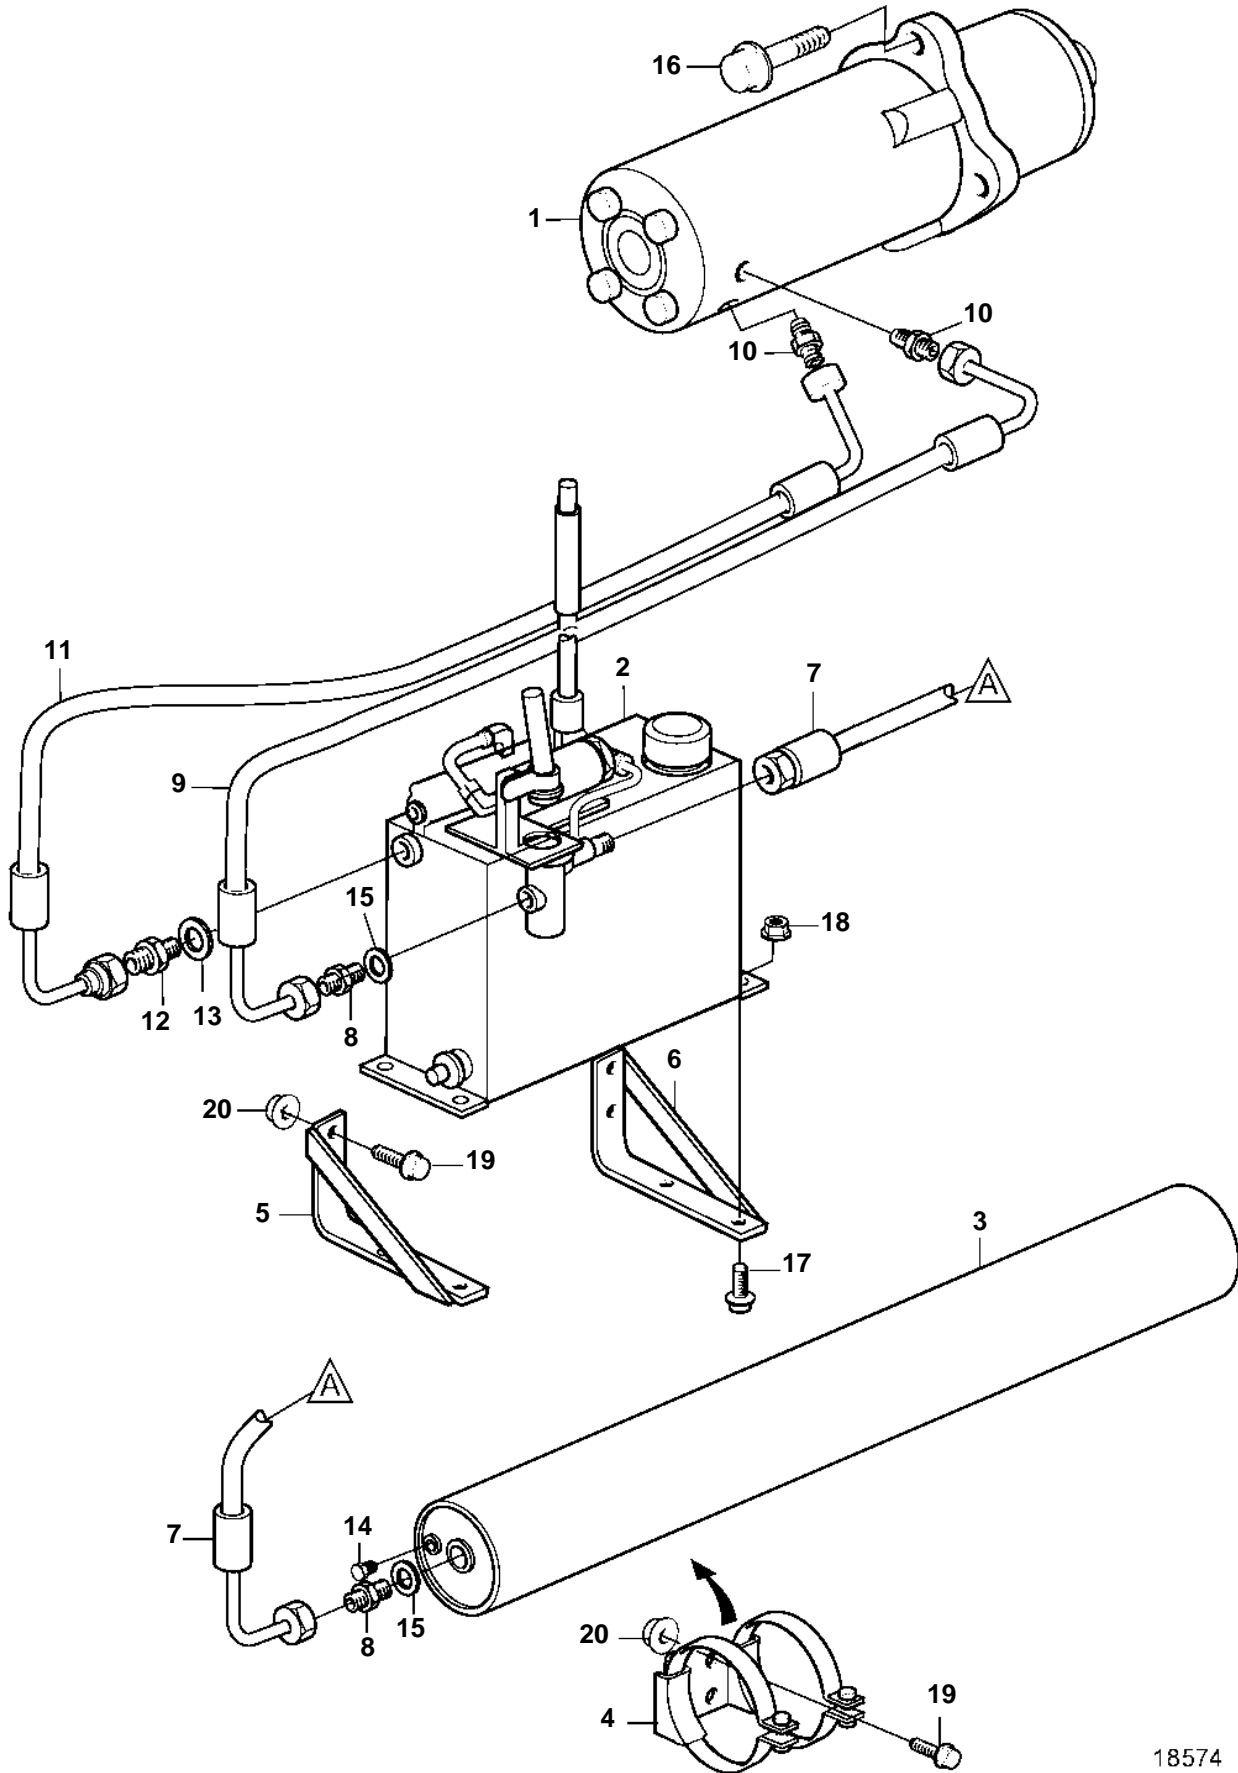

TAMD74A AUX

TAMD74A AUX

REF	PART NO.	QTY	DESCRIPTION	NOTES
1	3829544	1	Hydraulic motor Comps. not spec.	
2		1	Oil tank	
3			Reservoir	Accumulator
4	3829542	2	Bracket	
5	3828379	1	Bracket, left	SO
6	3828380	1	Bracket, right	SO
7	3829545	1	Hydraulic hose	
8	957031	2	Nipple	
9	3829547	1	Hydraulic hose	L=2000mm
10	941750	2	Nipple	
11	3829546	1	Hydraulic hose	L=1612mm
12	981303	1	Nipple	
13	977937	1	Gasket	
14	963800	1	Nipple	
15	948883	2	Gasket	
16	946472	3	Screw	
17	947760	4	Flange screw	
18	948645	4	Lock nut	
19	946752	16	Flange screw	
20	971098	16	Flange lock nut	