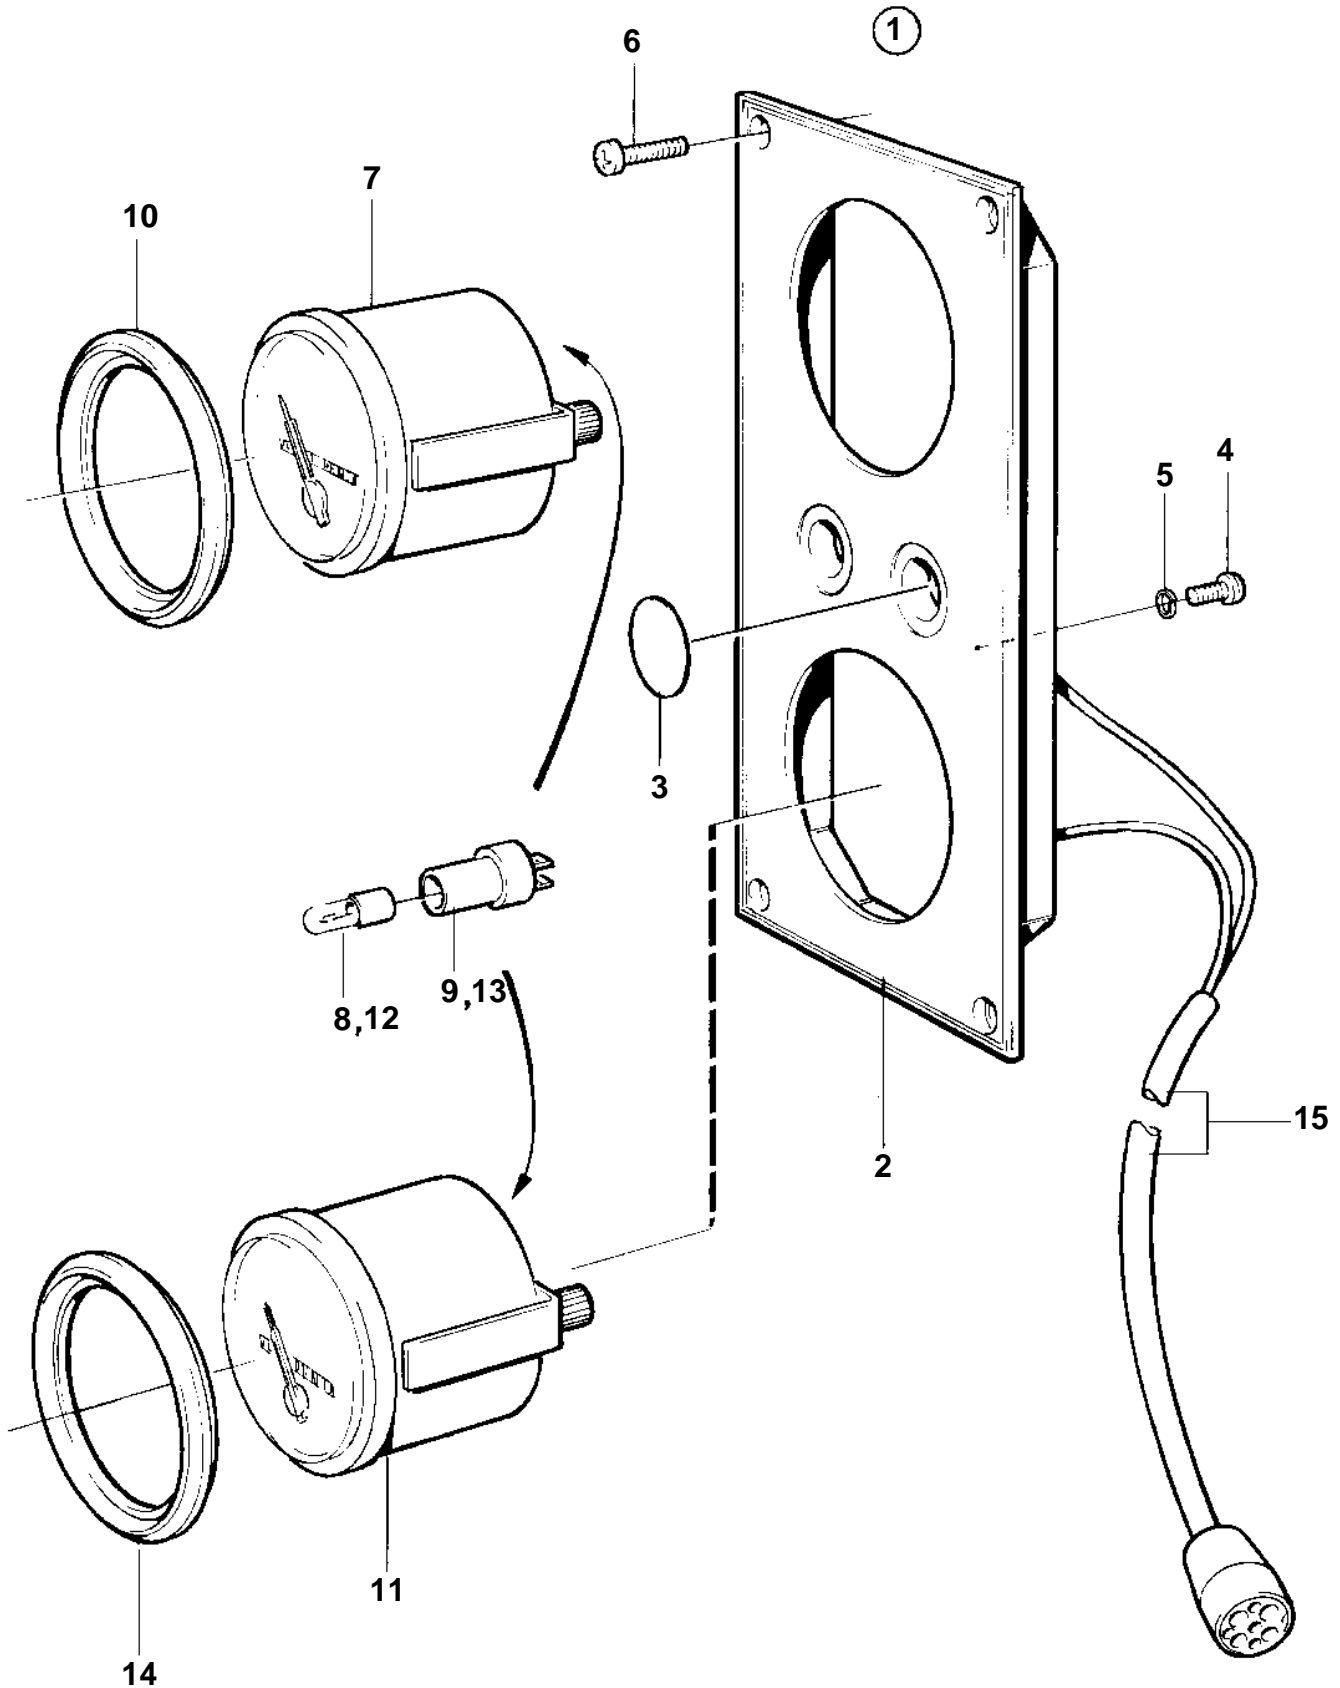

TAMD74A-A, TAMD74A-B, TAMD74C-A, TAMD74L-A, TAMD74P-ATAMD74C-B, TAMD74L-B, TAMD74P-B, TAMD75P-A

TAMD74A-A, TAMD74A-B, TAMD74C-A, TAMD74L-A, TAMD74P-ATAMD74C-B, TAMD74L-B, TAMD74P-B, TAMD75P-A

REF	PART NO.	QTY	DESCRIPTION	SEE SEC.	NOTES
1	872282	1	Instrument panel		White coloured stripe.
2		1	· Instrument panel		White coloured stripe.
3	828607	2	· · Cover plate		
4	949947	1	· · Screw		
5	941904	1	· · Spring washer		
6	828647	4	· · Screw		
7	873201	1	· Oil pressure gauge		(863936)
8	863946	1	· · Bulb		RED. For instrument of earlier production should white bulb 19923 and socket 808175 be mounted.
9	863945	1	· · Bulb socket		For instrument of earlier production should white bulb 19923 and socket 808175 be mounted.
10	858643	1	· Front ring		
11	863938		· Pressure gauge		0-2bar
	873205	1	· Turbo pressure gauge		0-3bar
12	863946	1	· · Bulb		RED
13	863945	1	· · Bulb socket		
14	858643	1	· Front ring		
15		1	· Cable trunk		
		X	Electrical materials	1963	
		X	Electrical materials	1964	
		X	Electrical materials	1965	