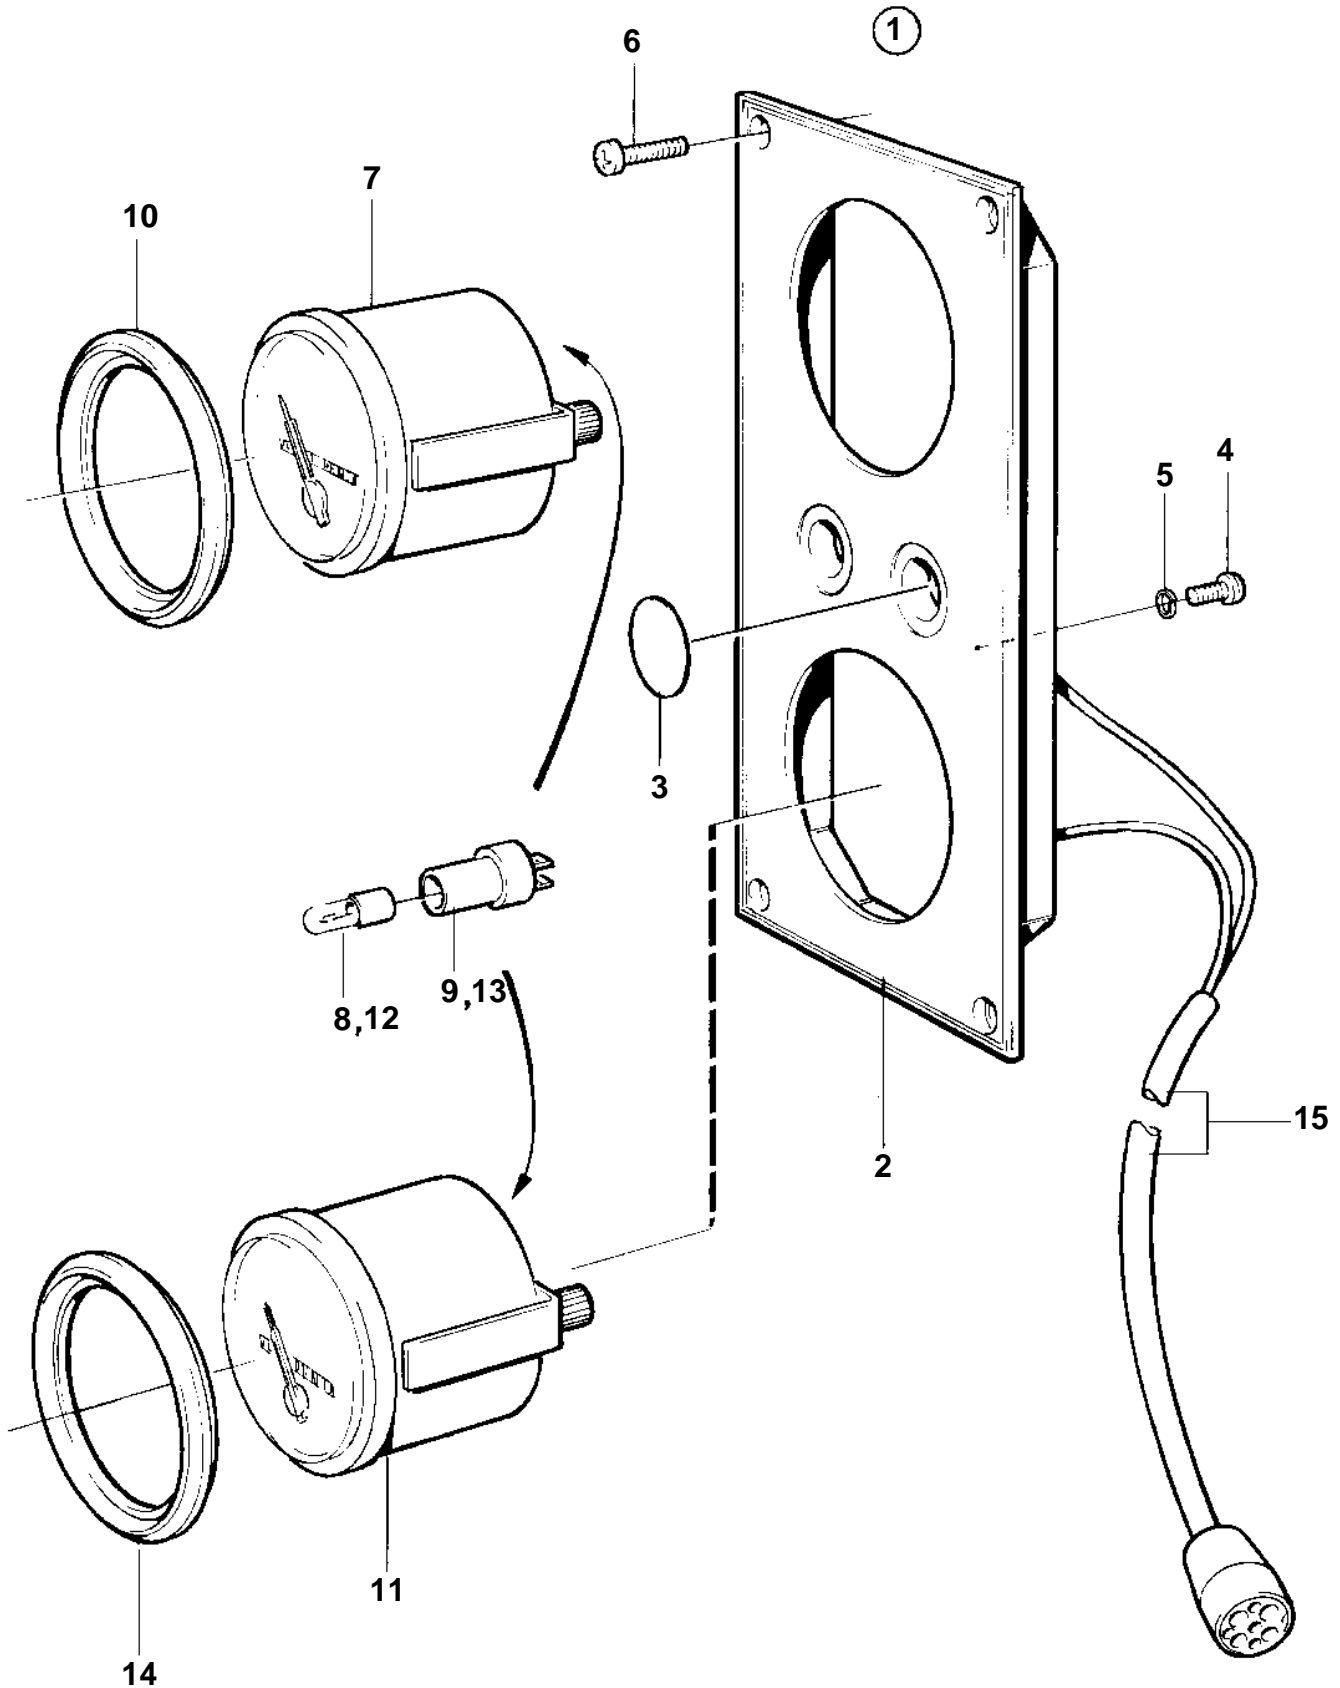

TAMD74A-A, TAMD74A-B, TAMD74C-A, TAMD74L-A, TAMD74P-A, TAMD74C-B, TAMD74L-B, TAMD74P-B, TAMD75P-A

TAMD74A-A, TAMD74A-B, TAMD74C-A, TAMD74L-A, TAMD74P-A, TAMD74C-B, TAMD74L-B, TAMD74P-B, TAMD75P-A

REF	PART NO.	QTY	DESCRIPTION	SEE SEC.	NOTES
1	872282	1	Instrument panel		White coloured stripe.
2		1	· Instrument panel		White coloured stripe.
3	828607	2	· · Cover plate		
4	949947	1	· · Screw		
5	941904	1	· · Spring washer		
6	828647	4	· · Screw		
7	873201	1	· Oil pressure gauge		(863936)
8	863946	1	· · Bulb		RED. For instrument of earlier production should white bulb 19923 and socket 808175 be mounted.
9	863945	1	· · Bulb socket		For instrument of earlier production should white bulb 19923 and socket 808175 be mounted.
10	858643	1	· Front ring		
11	873205	1	· Turbo pressure gauge		0-3bar
12	863946	1	· · Bulb		RED
13	863945	1	· · Bulb socket		
14	858643	1	· Front ring		
15		1	· Cable trunk		
		X	Electrical materials	1963	
		X	Electrical materials	1964	
		X	Electrical materials	1965	
		X	Electrical materials	4415	