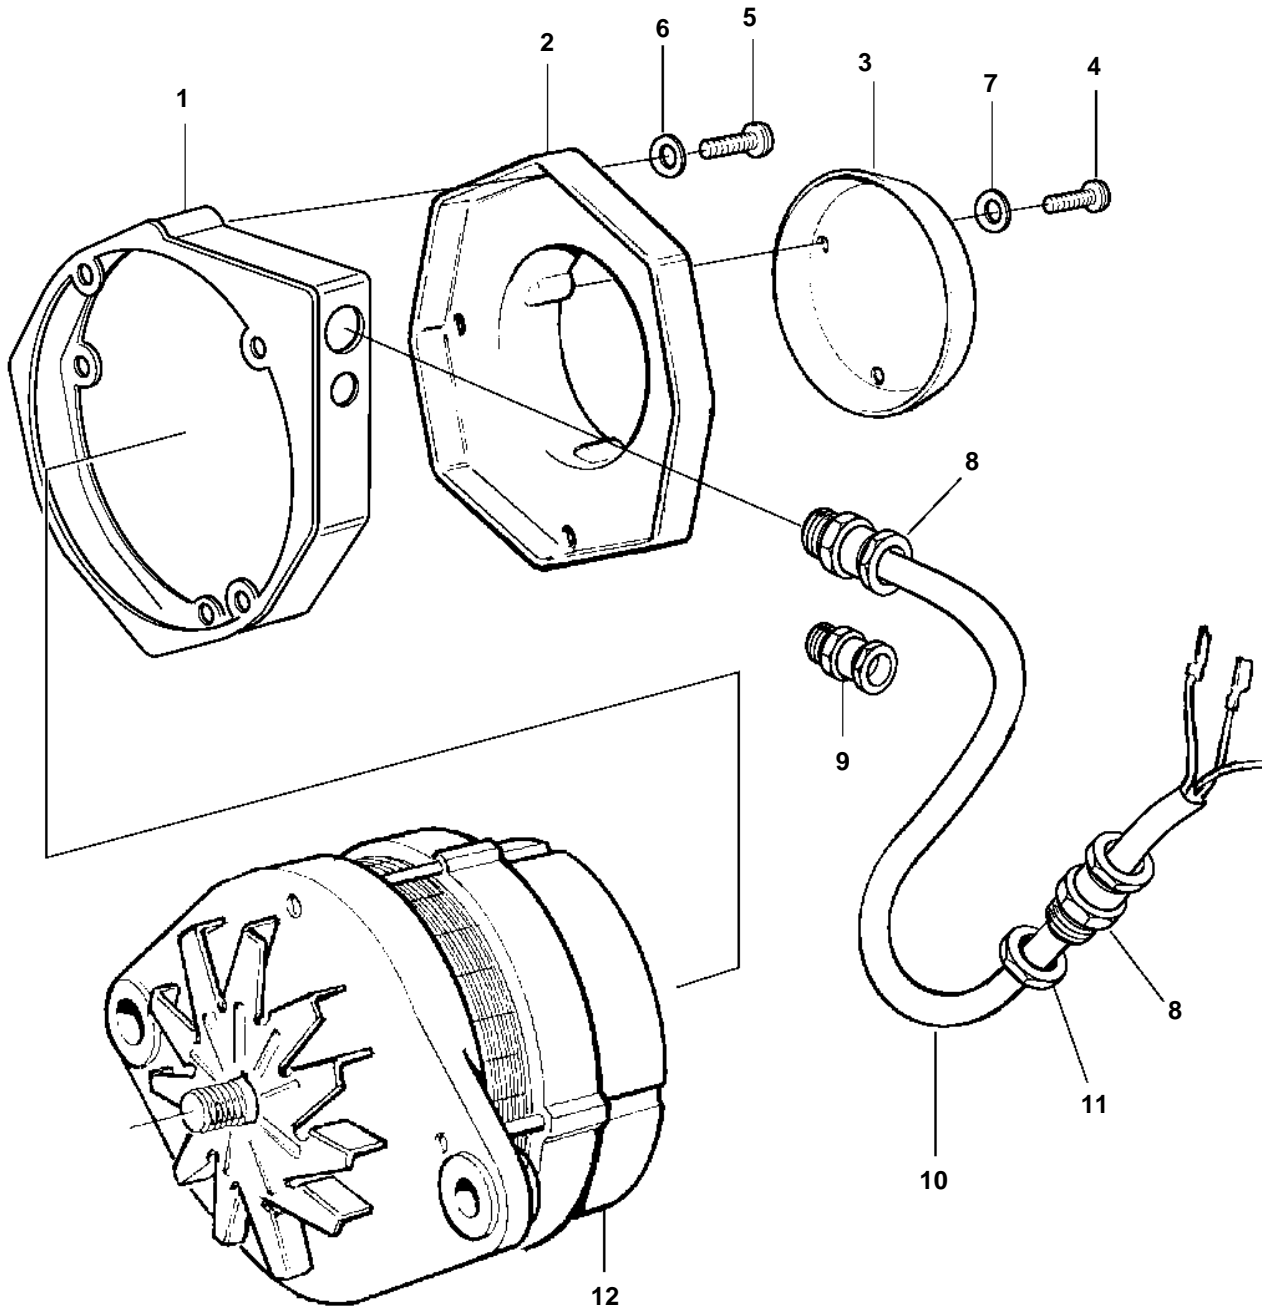

TAMD74A-A, TAMD74A-B

TAMD74A-A, TAMD74A-B

REF	PART NO.	QTY	DESCRIPTION	SEE SEC.
1	3832482	1	Housing	
2	845225	1	Cover	
3	845226	1	Cover	
4	956061	3	Screw	
5	956079	3	Screw	
6	941904	3	Spring washer	
7	941905	3	Spring washer	
8	881193	1	Cable union	
9	881191	2	Cable union	
10			CableElectrical materials	1963
11	880244	1	Nut	
	880755	1	Nut	
12			Alternator	4478