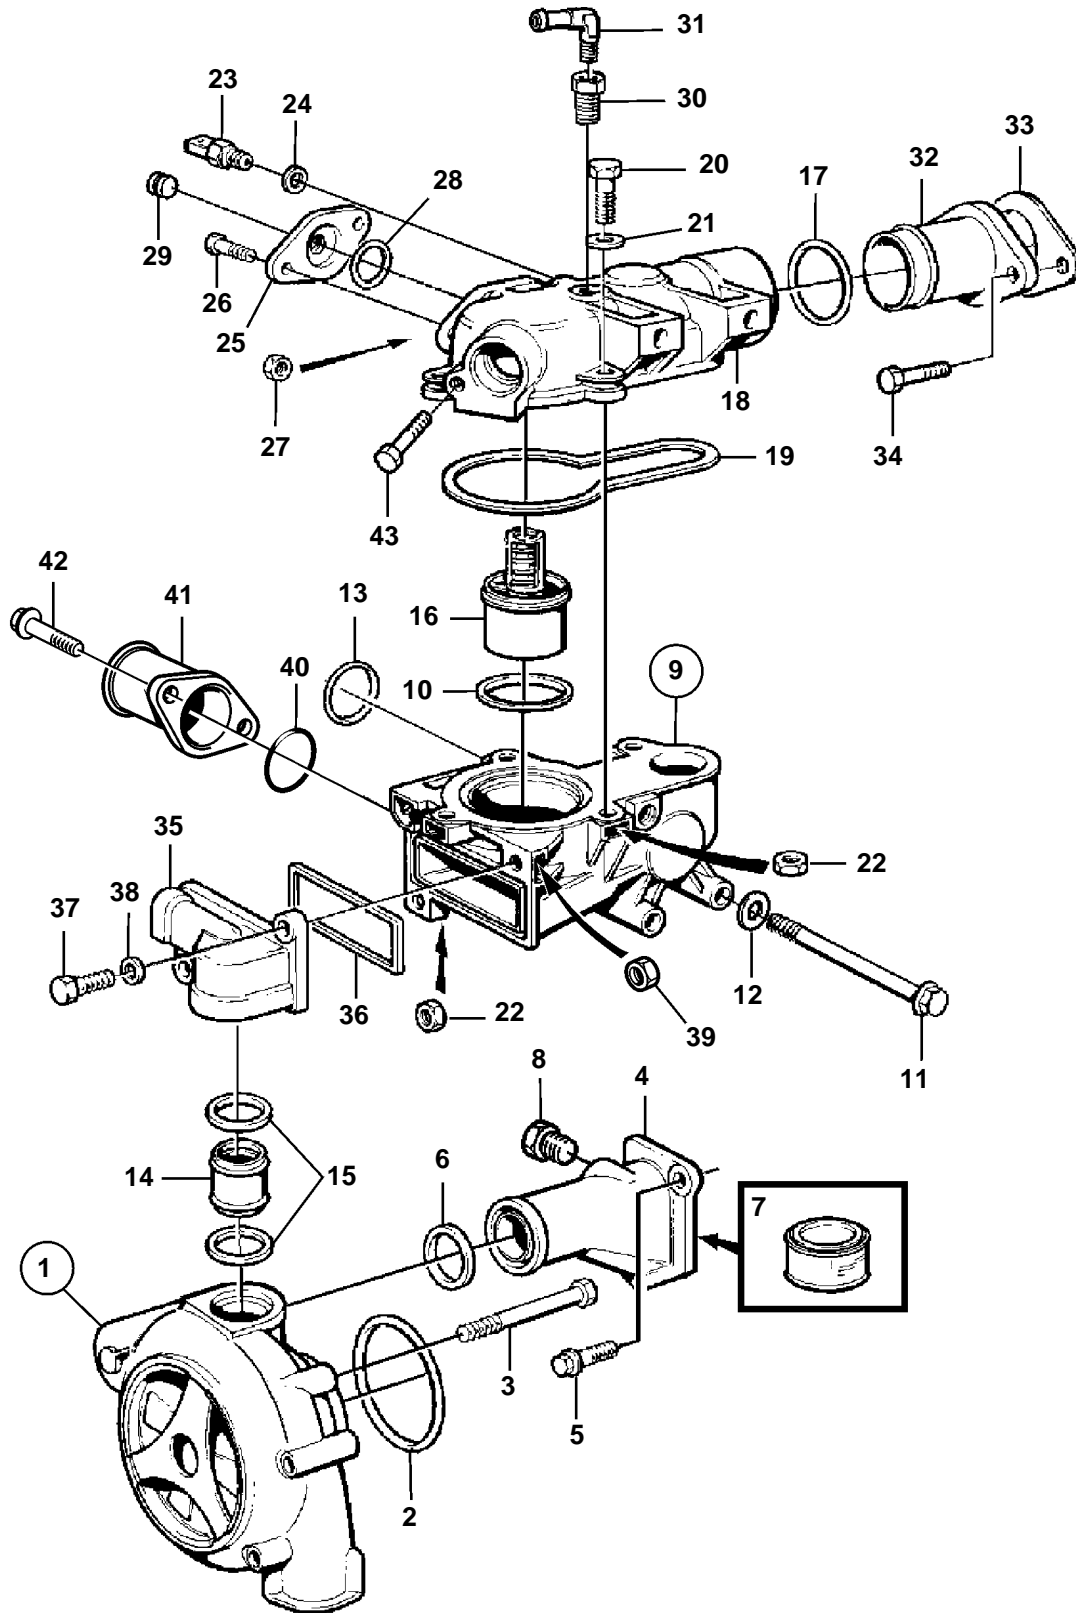

TAMD74A AUX

18831

TAMD74A AUX

REF	PART NO.	QTY	DESCRIPTION	SEE SEC.	NOTES
1	3183908	1	Circulation pump	5022	
2	925095	1	O-ring		
3	965190	4	Screw		
4	421756	1	Intermediate section		
5	946472	2	Screw		
6	471629	1	Sealing ring		
7	1161231	X	Sealant		304ml
8	479976	1	Plug		
9	876628	1	Thermostat housing		
10	1544710	1	· Sealing ring		
11	965189	3	Flange screw		
12	941908	3	Spring washer		
13	477059	1	O-ring		
14	471634	1	Tube		
15	469982	2	Sealing ring		
16	1661993	1	Thermostat		75°C
17	469982	1	Sealing ring		
18	477905	1	Cover		
19	471788	1	Sealing ring		
20	946470	4	Flange screw		
21	941907	4	Spring washer		
22	955782	8	Nut		
23		1	Temperature sensor		SEE GROUP 30
24	11998	1	Gasket		(947624)
25	3830530	1	Flange		
26	945444	2	Flange screw		
27	955782	2	Nut		
28	949658	1	O-ring		
29	479977	1	Plug		
30	862109	1	Nipple		
31	479953	1	Elbow nipple		
32	848165	1	Tube		
33	848163	1	Gasket		
34	946544	2	Flange screw		
35	471784	1	Housing		
36	471816	1	Sealing ring		
37	945444	2	Flange screw		
38	941907	2	Spring washer		
39	955782	2	Nut		
40	975673	1	O-ring		
41	3826304	1	Water pipe		
	848690	1	Flange	5266	For TAMD74A AUX/KC
42	945444	2	Flange screw		
43		1	Screw		