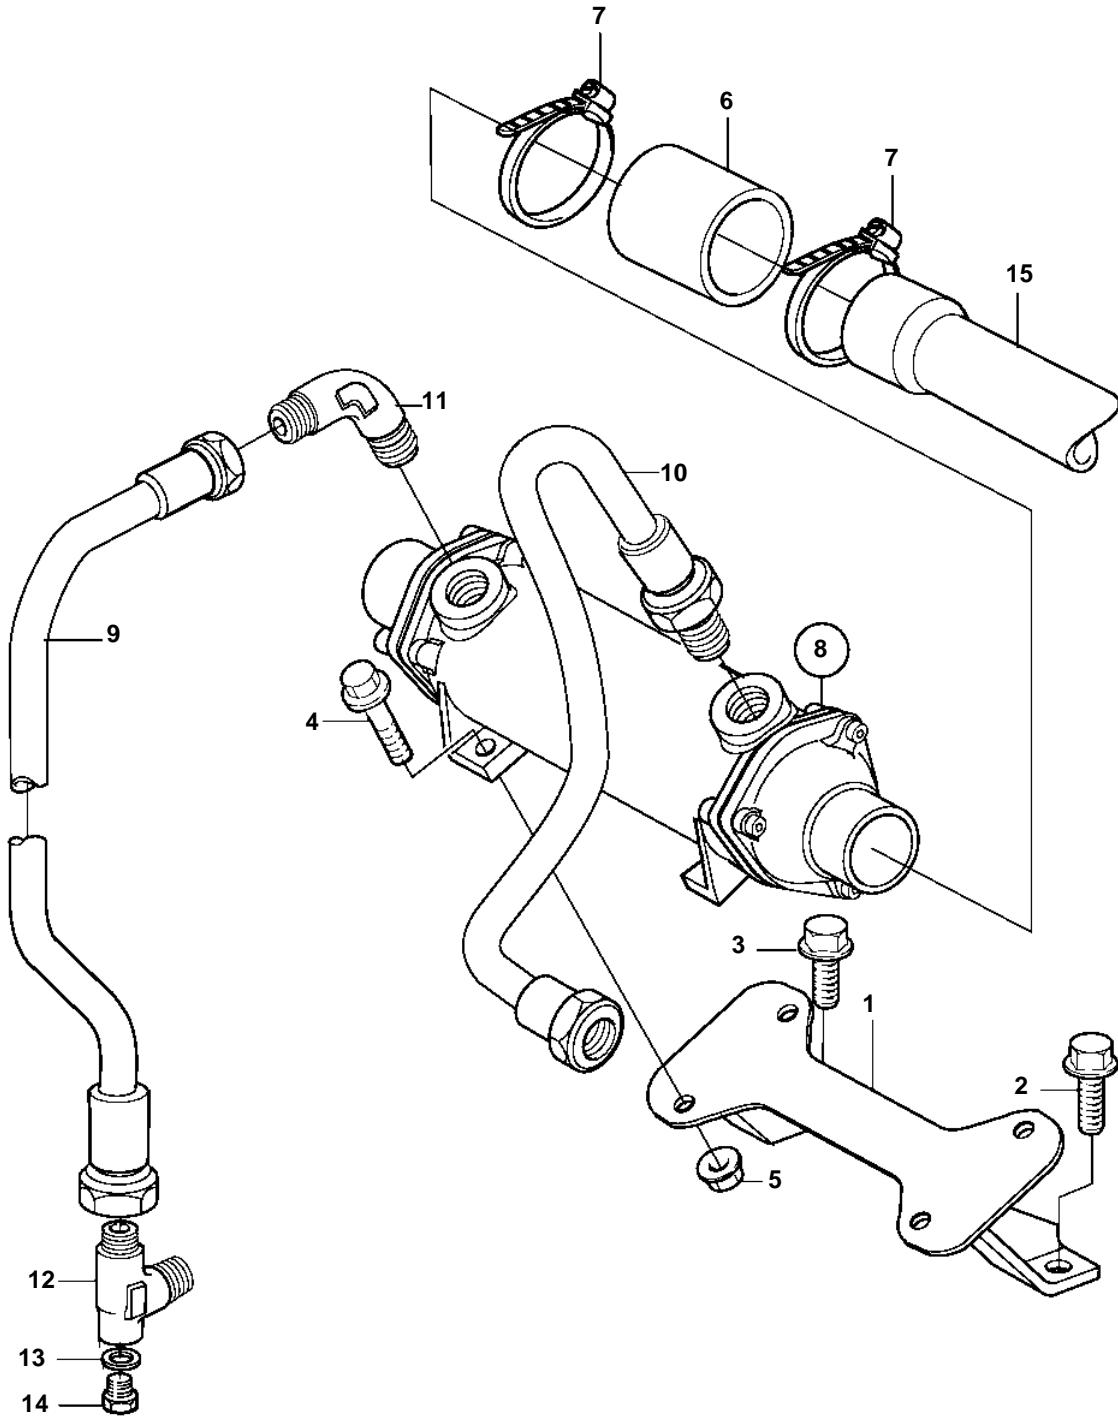

TAMD74A-A, TAMD74A-B

TAMD74A-A, TAMD74A-B

REF	PART NO.	QTY	DESCRIPTION	SEE SEC.	NOTES
1	3827383	1	Bracket		
2	946502	1	Screw		L=20mm
3	946817	1	Screw		L=25mm
4	946671	4	Flange screw		
5	948645	4	Lock nut		
6	943371	X	Hose		L=80mm
7	961672	2	Clamp		
8	3830503	1	Oil cooler		CLASSIFIABLE
				4054	
9	863336	1	Lube oil hose	SO	L=900mm
10	836476	1	Hose		L=725mm
11	842717	1	Nipple		
12	837063	1	Elbow union		
13	960632	1	Plug		
14	947624	1	Gasket		
15	3832650	1	Coolant pipe	4938	
	3832655	1	Coolant pipe	4917	