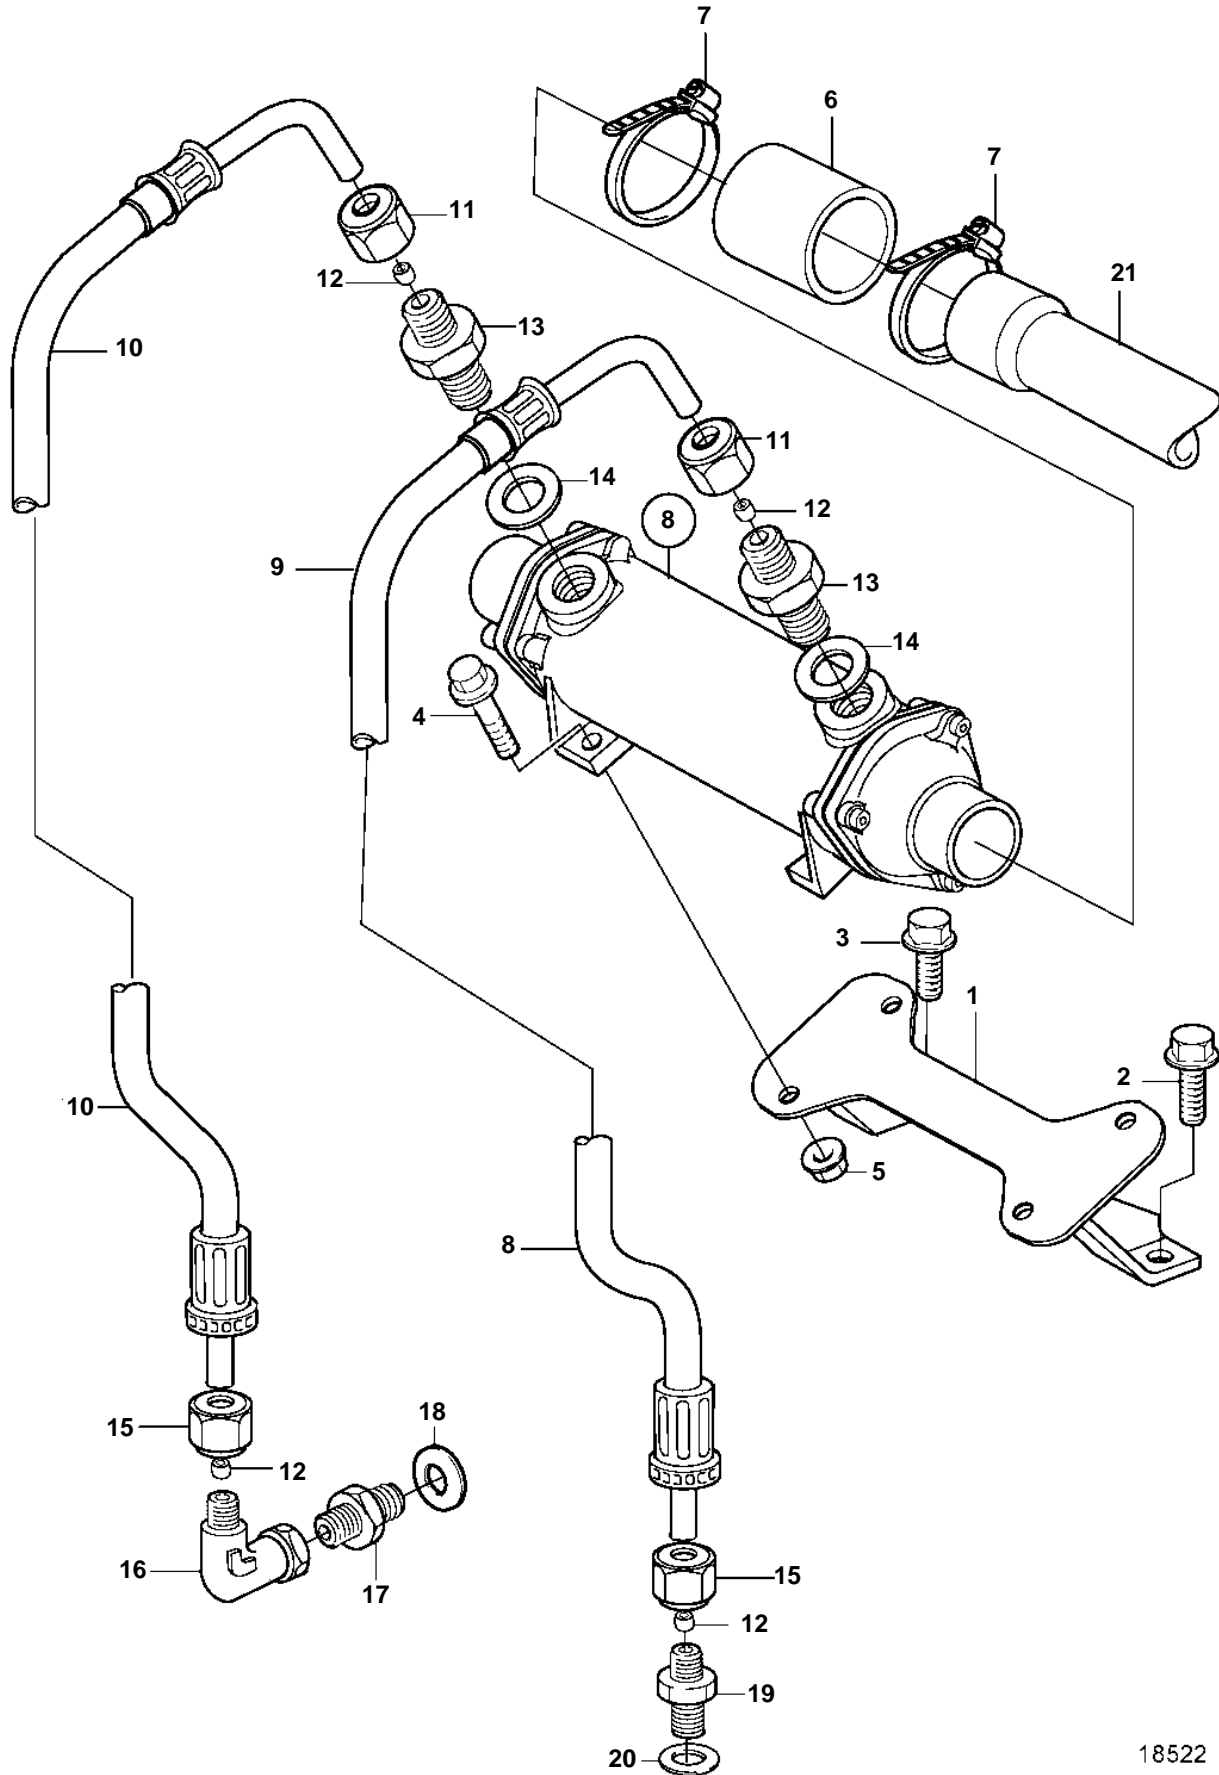

TAMD74A-A, TAMD74A-B, TAMD74C-A, TAMD74L-A, TAMD74P-A, TAMD74C-B, TAMD74L-B, TAMD74P-B, TAMD75P-A

18522

TAMD74A-A, TAMD74A-B, TAMD74C-A, TAMD74L-A, TAMD74P-A, TAMD74C-B, TAMD74L-B, TAMD74P-B, TAMD75P-A

REF	PART NO.	QTY	DESCRIPTION	SEE SEC.	NOTES
1	3827383	1	Bracket		
2	946502	1	Screw		L=20mm
3	946817	1	Screw		L=25mm
4	946671	4	Flange screw		
5	948645	4	Lock nut		
6	943371	1	Hose		L=80mm
7	961672	2	Clamp		
8	3830503	1	Oil cooler		CLASSIFIABLE
				4054	
9	837935	1	Hose		L=460mm
10	848254	1	Hose		L=660mm
11	941331	2	Nut		
12	980782	4	Ferrule		(1677898)
13	968132	2	Nipple		
14	977937	2	Gasket		(944252)
15	956984	2	Nut		
16	964016	1	Nipple		
17	941750	1	Nipple		
18	948884	1	Washer		
19	963978	1	Nipple		
20	943908	1	Gasket		
	964114	1	O-ring		
21		1	Coolant pipe	4938	Earlier production version hose 3827386
		1	Coolant pipe	4917	Earlier production version hose 3827386