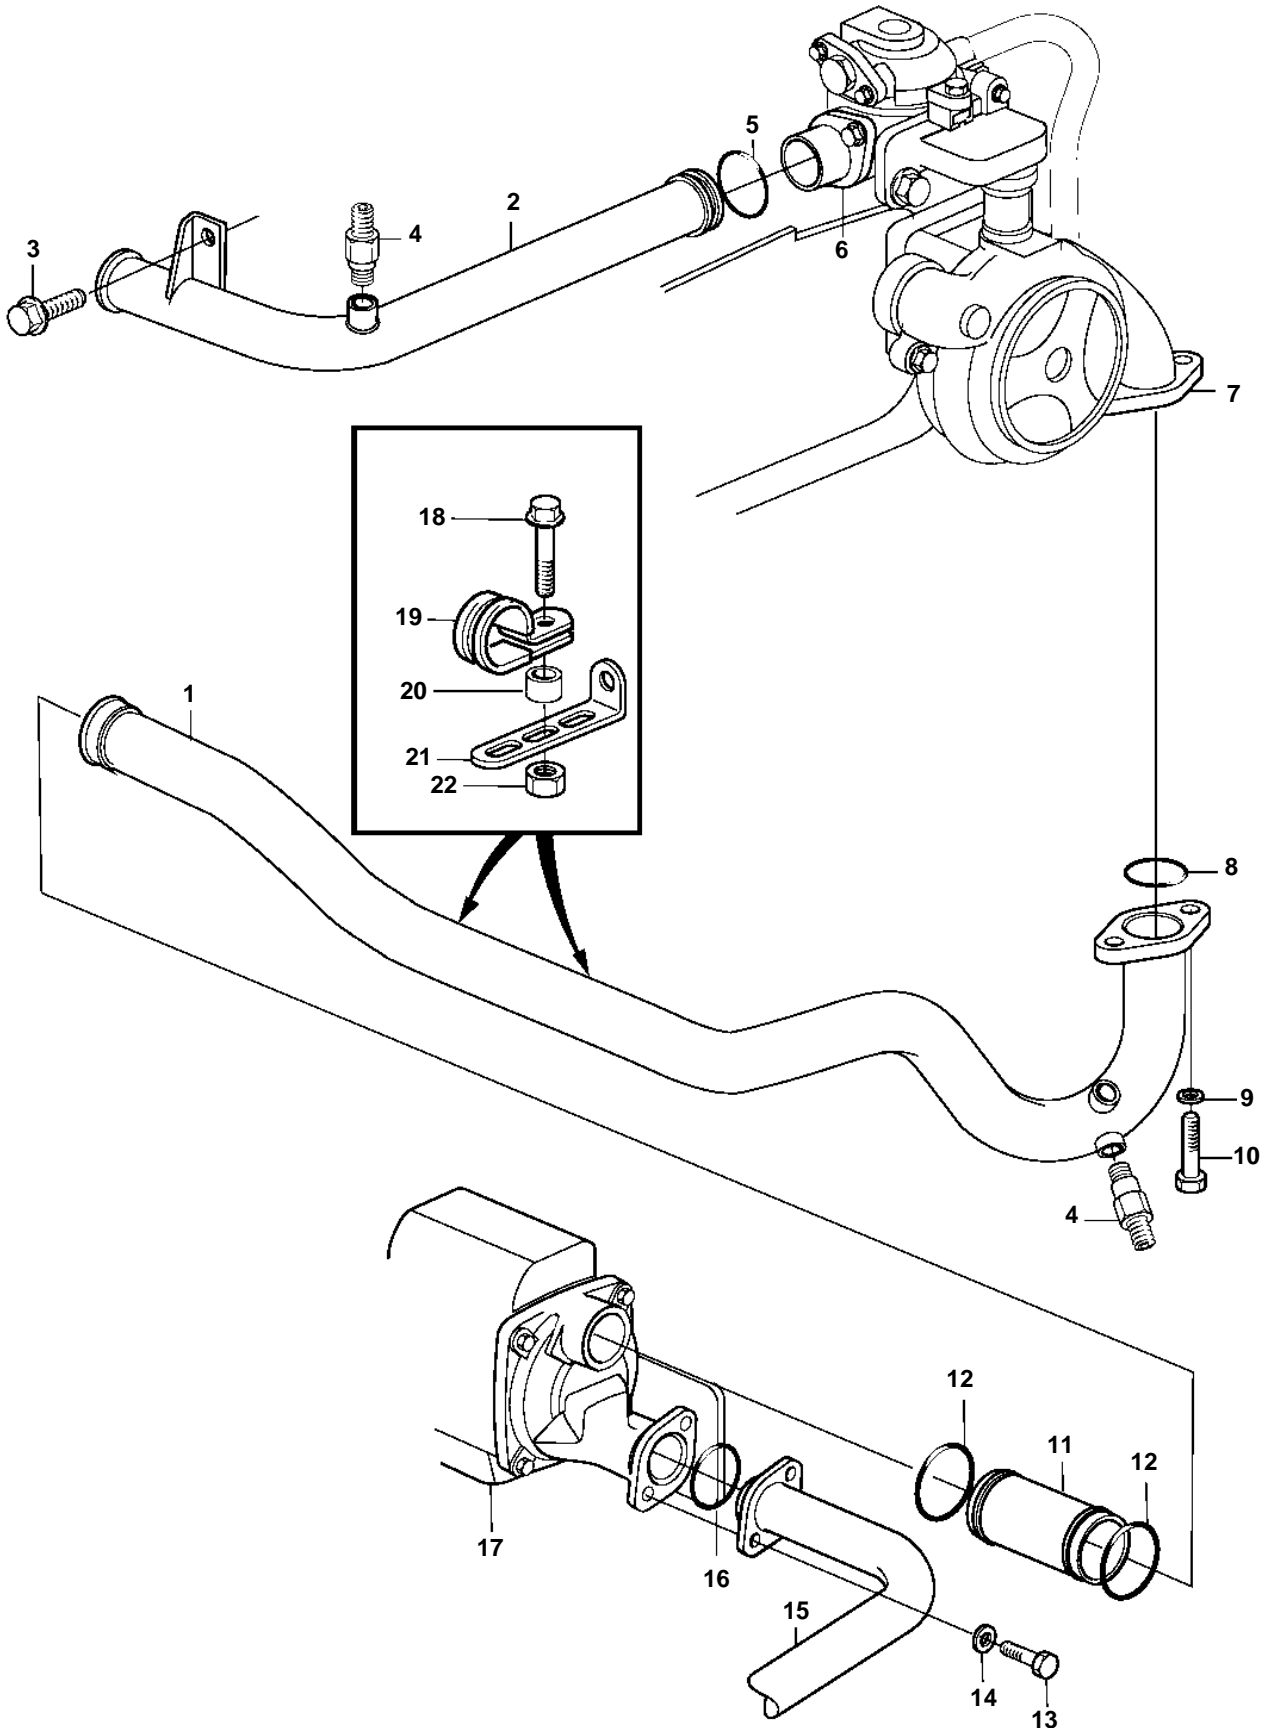

TAMD74A AUX/KC

TAMD74A AUX/KC

REF	PART NO.	QTY	DESCRIPTION	SEE SEC.
1	3829787	1	Coolant pipe	
2	3825341	1	Coolant pipe	
3	945444	1	Flange screw	
4	949918	2	Drain cock	
5	466740	1	Sealing ring	
6	848690	1	Flange	5247
7			Circulation pump	5022
8	975673	1	O-ring	
9	941907	2	Spring washer	
10	959229	2	Allen head screw	
11	866594	1	Intermediate section	
12	866690	2	O-ring	
13	945444	2	Flange screw	
14	941907	2	Spring washer	
15	3829700	2	Tube	
16	864491	1	Gasket	
17			Intercooler	4933
18	947542	1	Screw	
19	945734	1	Clamp	
20	946048	1	Spacer washer	
21	965561	1	Bracket	
22	945407	1	Flange nut	