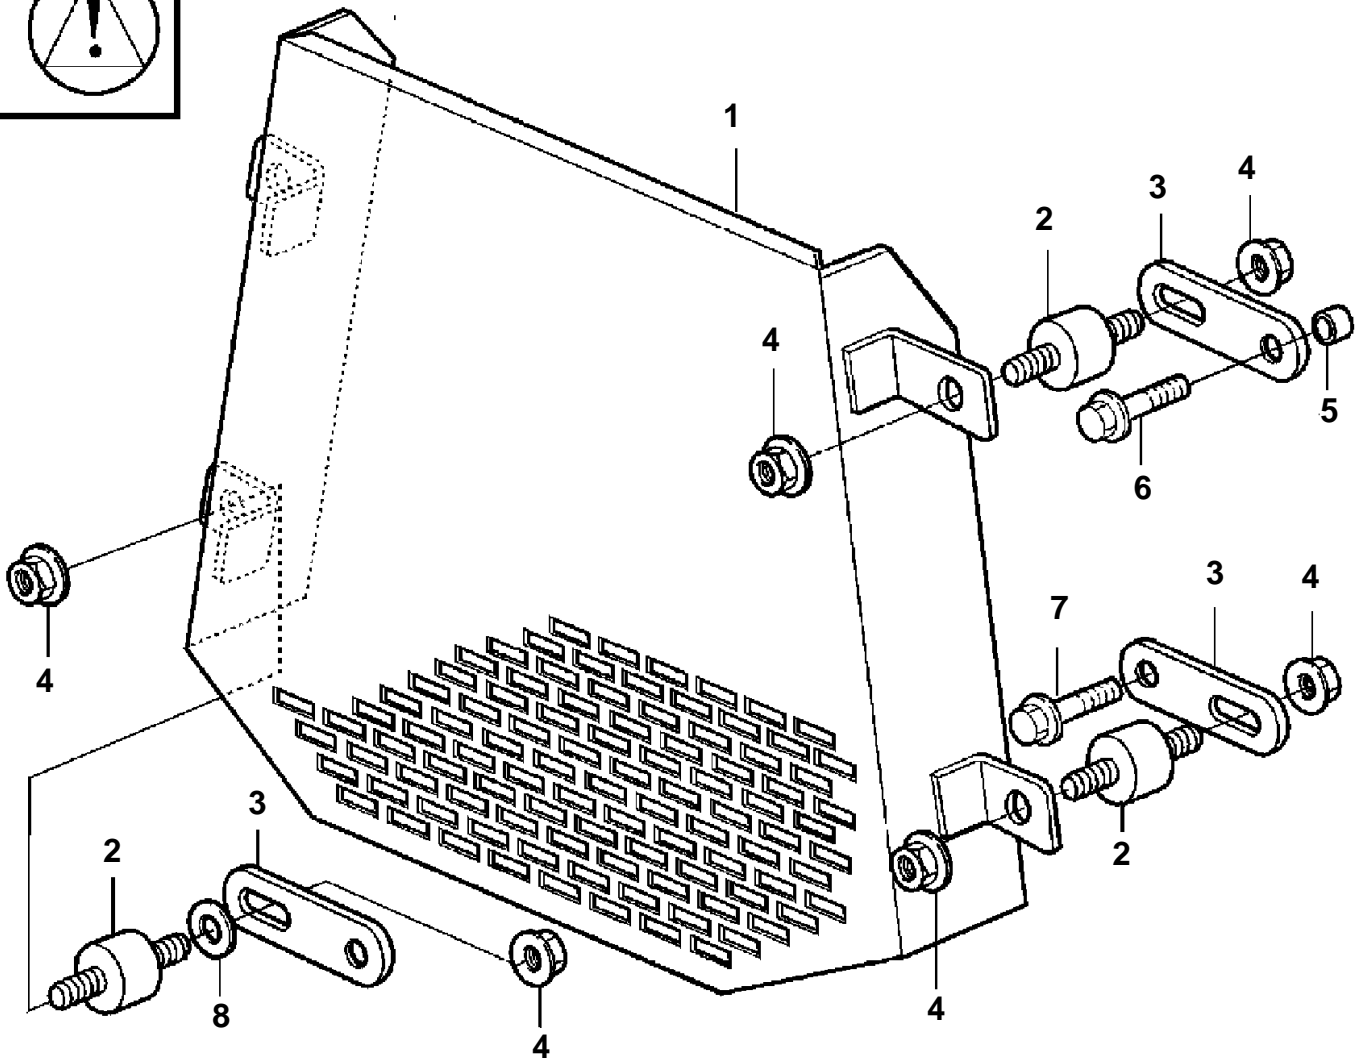

TAMD74A AUX/HE, TAMD74A AUX/KC

18663

TAMD74A AUX/HE, TAMD74A AUX/KC

REF	PART NO.	QTY	DESCRIPTION	NOTES
1	3826234	1	Belt protector	
2	3574797	4	Rubber cushion	
3	965534	3	Bracket	
4	949278	8	Lock nut	
5	1560272	1	Spacer washer	
6	965216	1	Screw	L=55mm
7	965215	1	Screw	L=22mm
8	191172	1	Washer	
9	3827294	1	Decal	