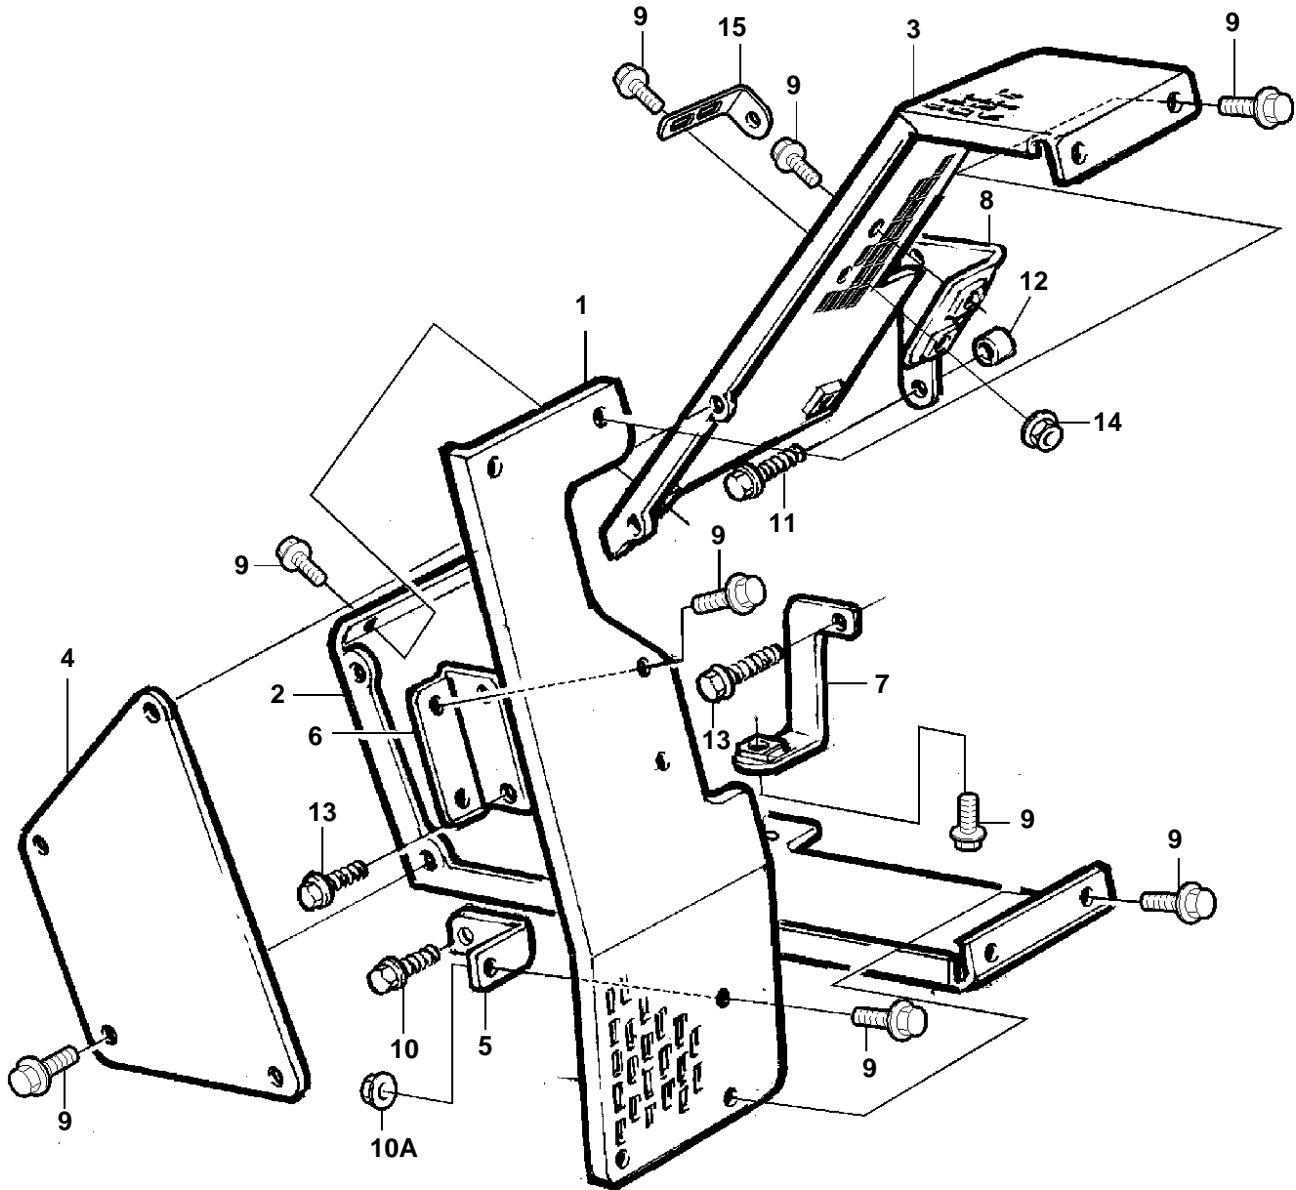

TAMD74A AUX/RC

TAMD74A AUX/RC

| REF | PART NO. | QTY | DESCRIPTION | NOTES |
|-----|----------|-----|------------------------|--------------|
| 1 | 3826375 | 1 | Belt protector | |
| 2 | 3825631 | 1 | Belt protector | |
| 3 | 3825632 | 1 | Belt protector | |
| 4 | 3825633 | 1 | Protecting plate | |
| 5 | 965556 | 1 | Bracket | (3825634) |
| 6 | 3825635 | 1 | Bracket | |
| 7 | 3825636 | 1 | Bracket | |
| 8 | 3827541 | 1 | Bracket | |
| 9 | 967949 | 16 | Screw | (965175) |
| 10 | 946440 | 1 | Flange screw | M8x16mm |
| 10A | 945407 | 1 | Flange nut | M6 |
| 11 | 965216 | 2 | Screw | M8x55mm |
| 12 | 843075 | 2 | Sleeve | |
| 13 | | 3 | Screwtiming gear cover | SEE GROUP 21 |
| 14 | 949278 | 1 | Lock nut | |
| 15 | 965558 | 1 | Bracket | |