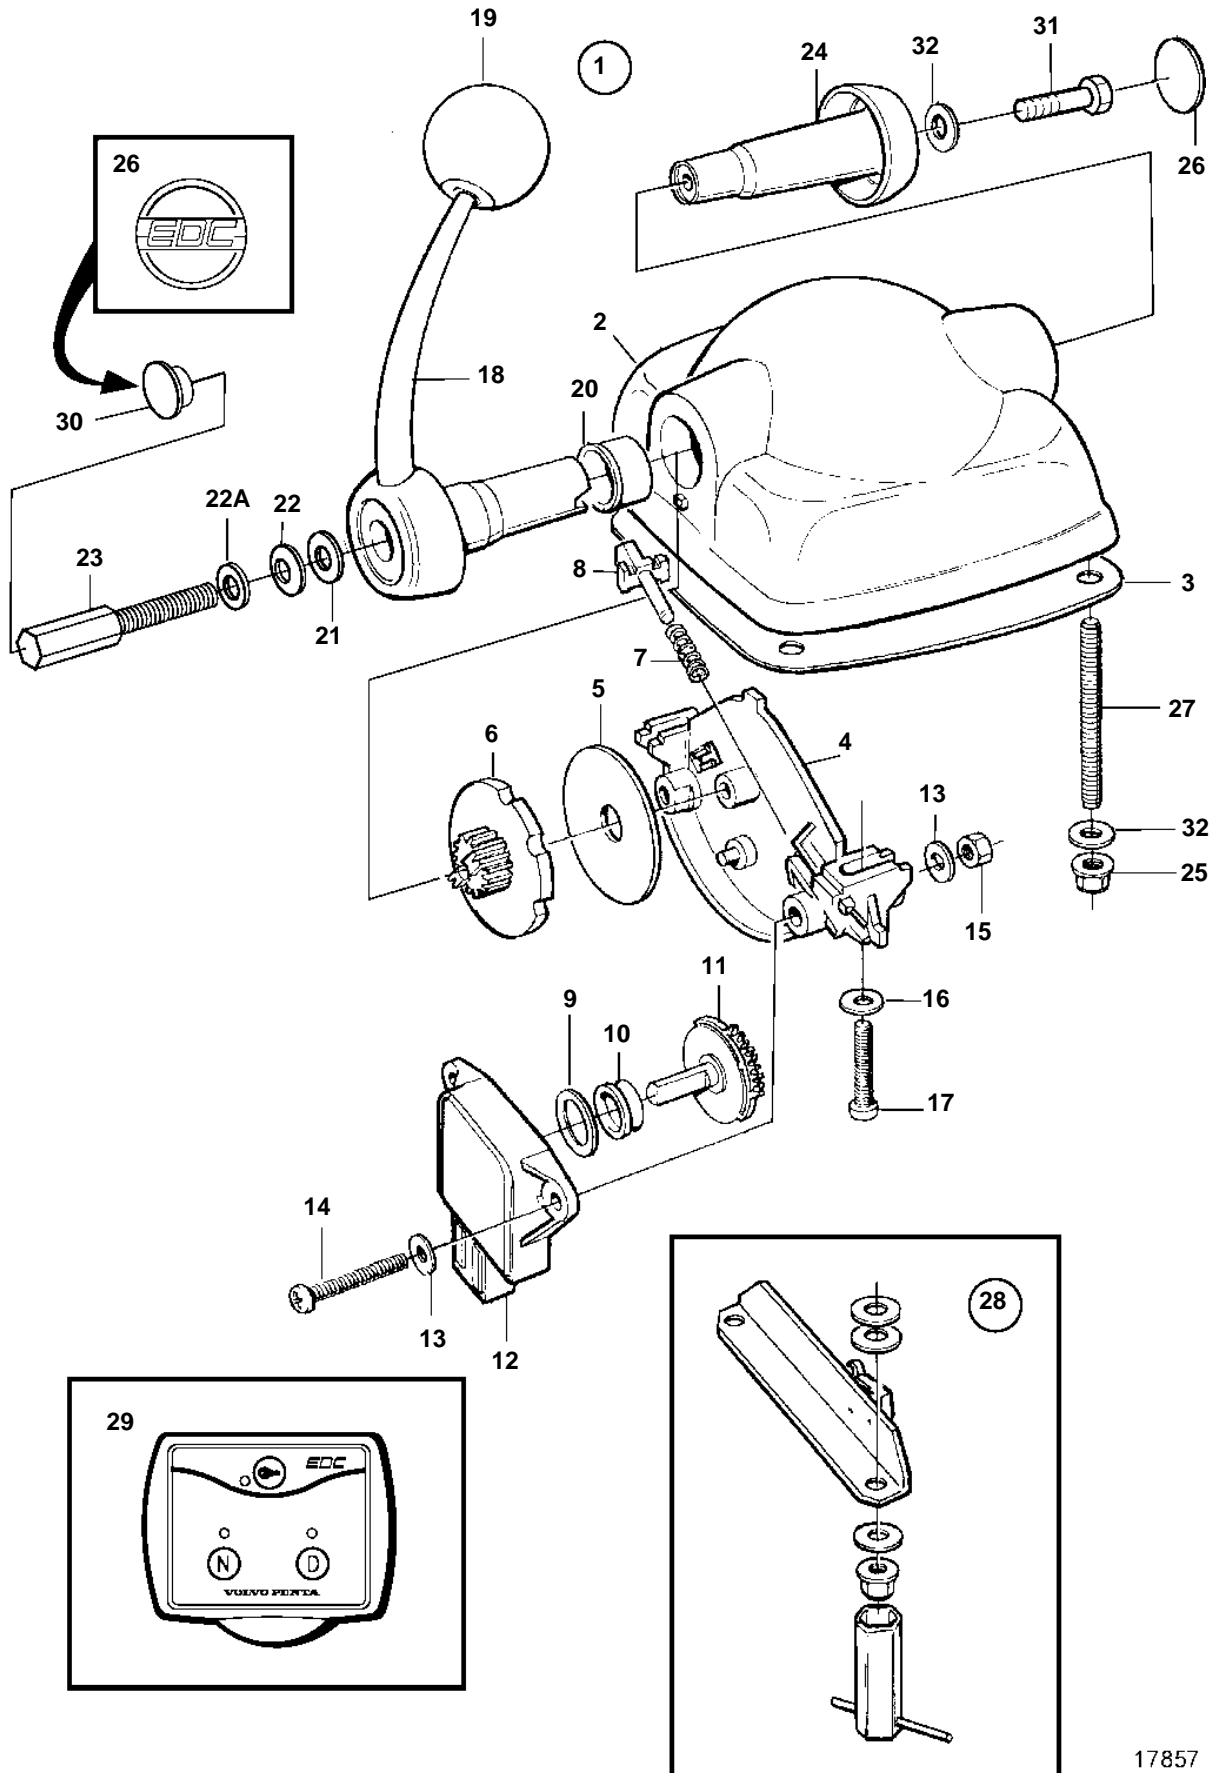

TAMD74C-A, TAMD74L-A, TAMD74P-A, TAMD74C-B, TAMD74L-B, TAMD74P-B, TAMD75P-A

17857

TAMD74C-A, TAMD74L-A, TAMD74P-A, TAMD74C-B, TAMD74L-B, TAMD74P-B, TAMD75P-A

| REF | PART NO. | QTY | DESCRIPTION | SEE SEC. | NOTES |
|-----|----------|-----|-------------------|----------|------------------------|
| 1 | 874663 | 1 | Control | | For twin installation. |
| 3 | 3581674 | 1 | · Gasket | | |
| 4 | | 1 | · Plate | | |
| 5 | 3581666 | 2 | · Washer | | |
| 6 | | 2 | · Plate | | |
| 7 | | 2 | · Spring | | |
| 8 | | 2 | · Lug | | |
| 9 | | 2 | · Spacer ring | | |
| 10 | 3581676 | 2 | · Ring | | |
| 11 | 3581668 | 2 | · Gear | | |
| 12 | 1336385 | 2 | · Potentiometer | | |
| 13 | | 4 | · Washer | | |
| 14 | 3581678 | 2 | · Screw | | |
| 15 | 3581680 | 2 | · Nut | | |
| 16 | | 2 | · Washer | | |
| 17 | 3581681 | 2 | · Screw | | |
| 18 | | 2 | · Lever | | |
| 19 | 3581675 | 2 | · Ball | | |
| 20 | 3581673 | 2 | · Bearing | | |
| 21 | | 2 | · Washer | | |
| 22 | | 2 | · Disc spring | | |
| 22A | | 2 | · Washer | | |
| 23 | | 2 | · Adjusting screw | | |
| 25 | 3581686 | 4 | · Nut | | |
| 26 | 3581669 | 2 | · Decal | | |
| 27 | | 4 | · Stud | | |
| 28 | 3582830 | 2 | · Plug | | |
| 30 | | 4 | · Washer | | |
| 31 | 873870 | 2 | Microswitch | | |
| 36 | | 1 | Control panel | 4372 | |