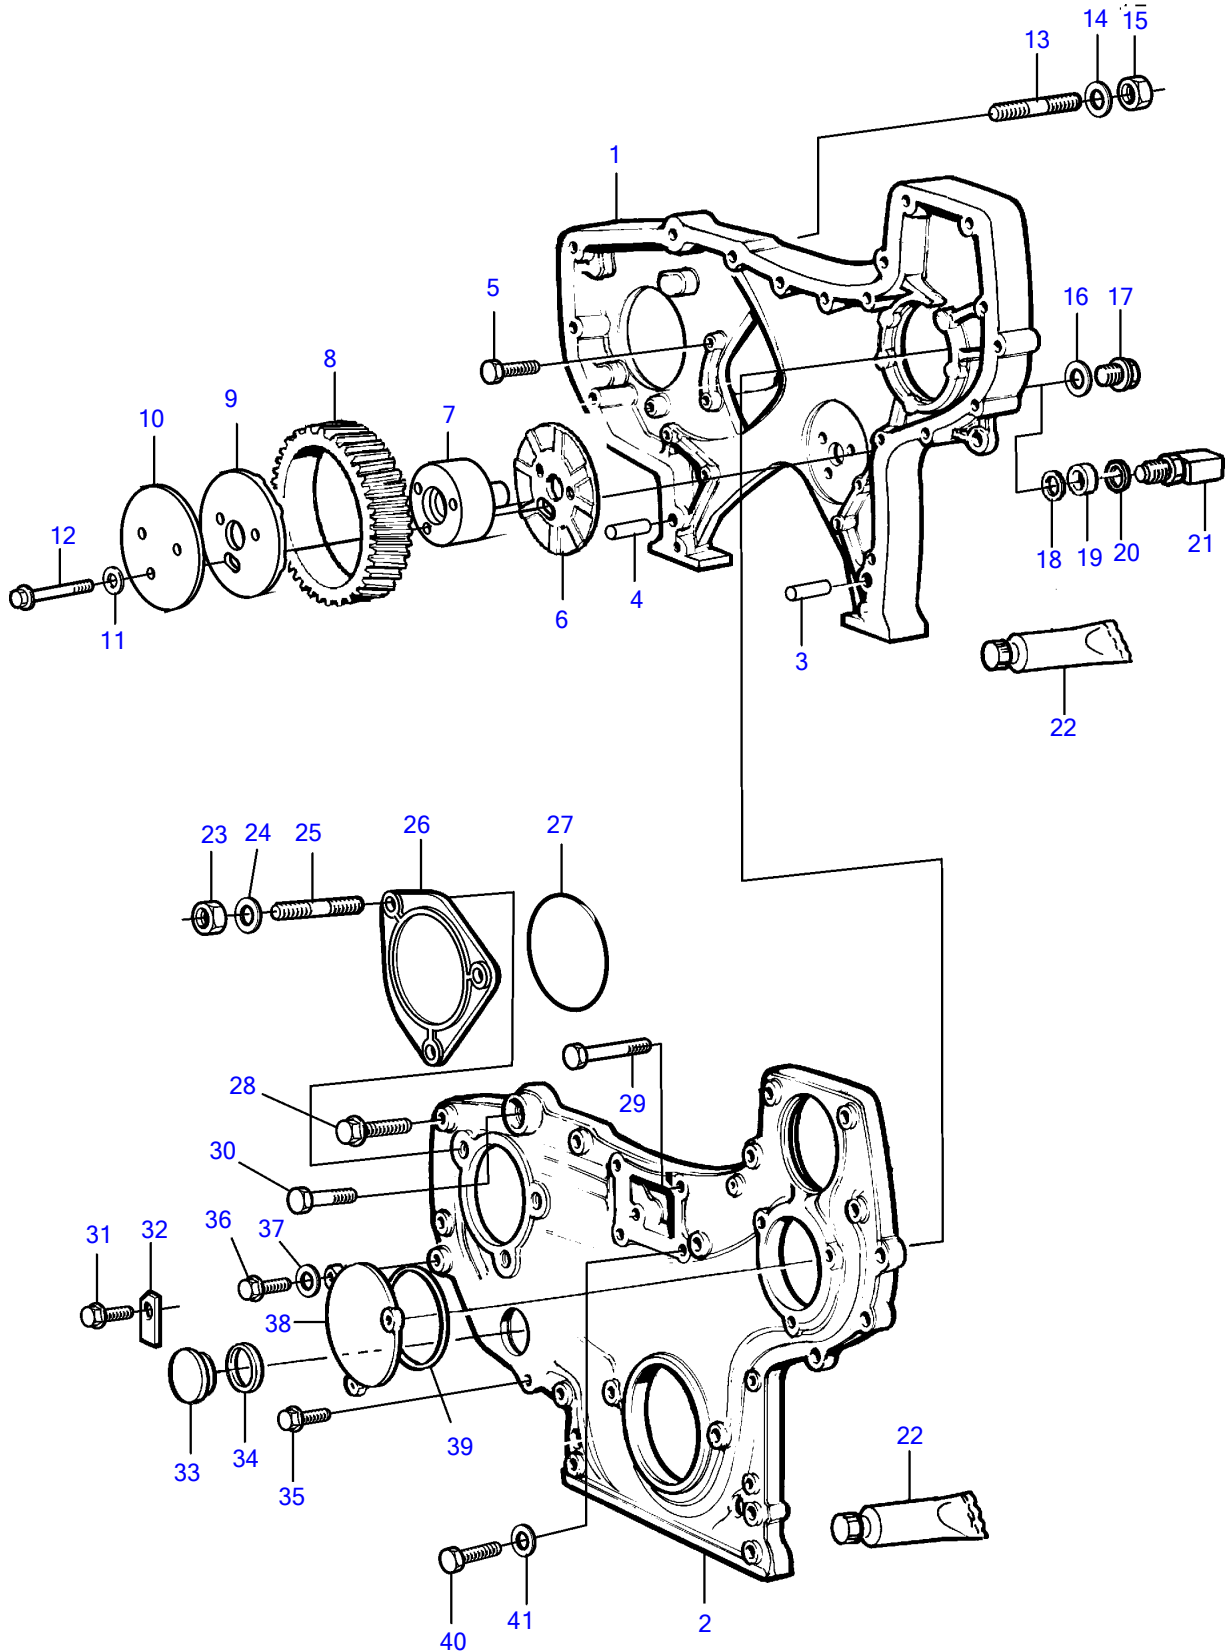

TAMD74A

TAMD74A

REF	PART NO.	QTY	DESCRIPTION	NOTES
1	471505	1	Timing gear casing	
2	3826306	1	Timing gear cover	
3	941511	1	Pin	
4	941510	1	Pin	
5	471534	2	Screw	L=28mm
	471535	2	Screw	L=58mm
6	478951	1	Thrust washer	
7	8192636	1	Hub	
8	8192578	1	Idler gear	
9	478951	1	Thrust washer	
10	425432	1	Bearing shield	
11	942180	3	Disc spring	
12	8192579	3	Screw	L=90mm
13	967951	3	Stud	
14	941911	3	Spring washer	
15	971073	3	Hexagon nut	
16	947624	1	Gasket	When tachometer sensor is not installed.
17	960632	1	Plug	When tachometer sensor is not installed.
18	949656	1	O-ring	
19	863413	1	Spacer sleeve	
20	947624	1	Gasket	
21			Tachometer sensor	See group 30
22	1161231	X	Sealant	304ml
	1161277	X	Sealant	20g
23	971073	3	Hexagon nut	
24	941911	3	Spring washer	
25	967951	3	Stud	
26	(848689)	1	Cardboard tube	Obsolete part
27	949647	1	O-ring	
28	947760	7	Flange screw	L=40mm
	948217	2	Flange screw	L=45mm
	973924	1	Flange screw	L=50mm
	965182	7	Flange screw	L=80mm
29	965190	2	Flange screw	Not for TAMD74A AUX/RC., L=100mm
30	965194	1	Flange screw	L=60mm
31	946440	1	Flange screw	L=16mm
32	848318	1	Anchorage	
33	848319	1	Plug	
34	20555696	1	Sealing ring	(421629)
35	965220	1	Flange screw	L=45mm
36	945444	3	Flange screw	L=25mm
37	941907	3	Spring washer	
38	471559	1	Cover	
39	925257	1	O-ring	
40	946471	2	Flange screw	Not for TAMD74A AUX/RC., L=16mm
41	947281	2	Gasket	