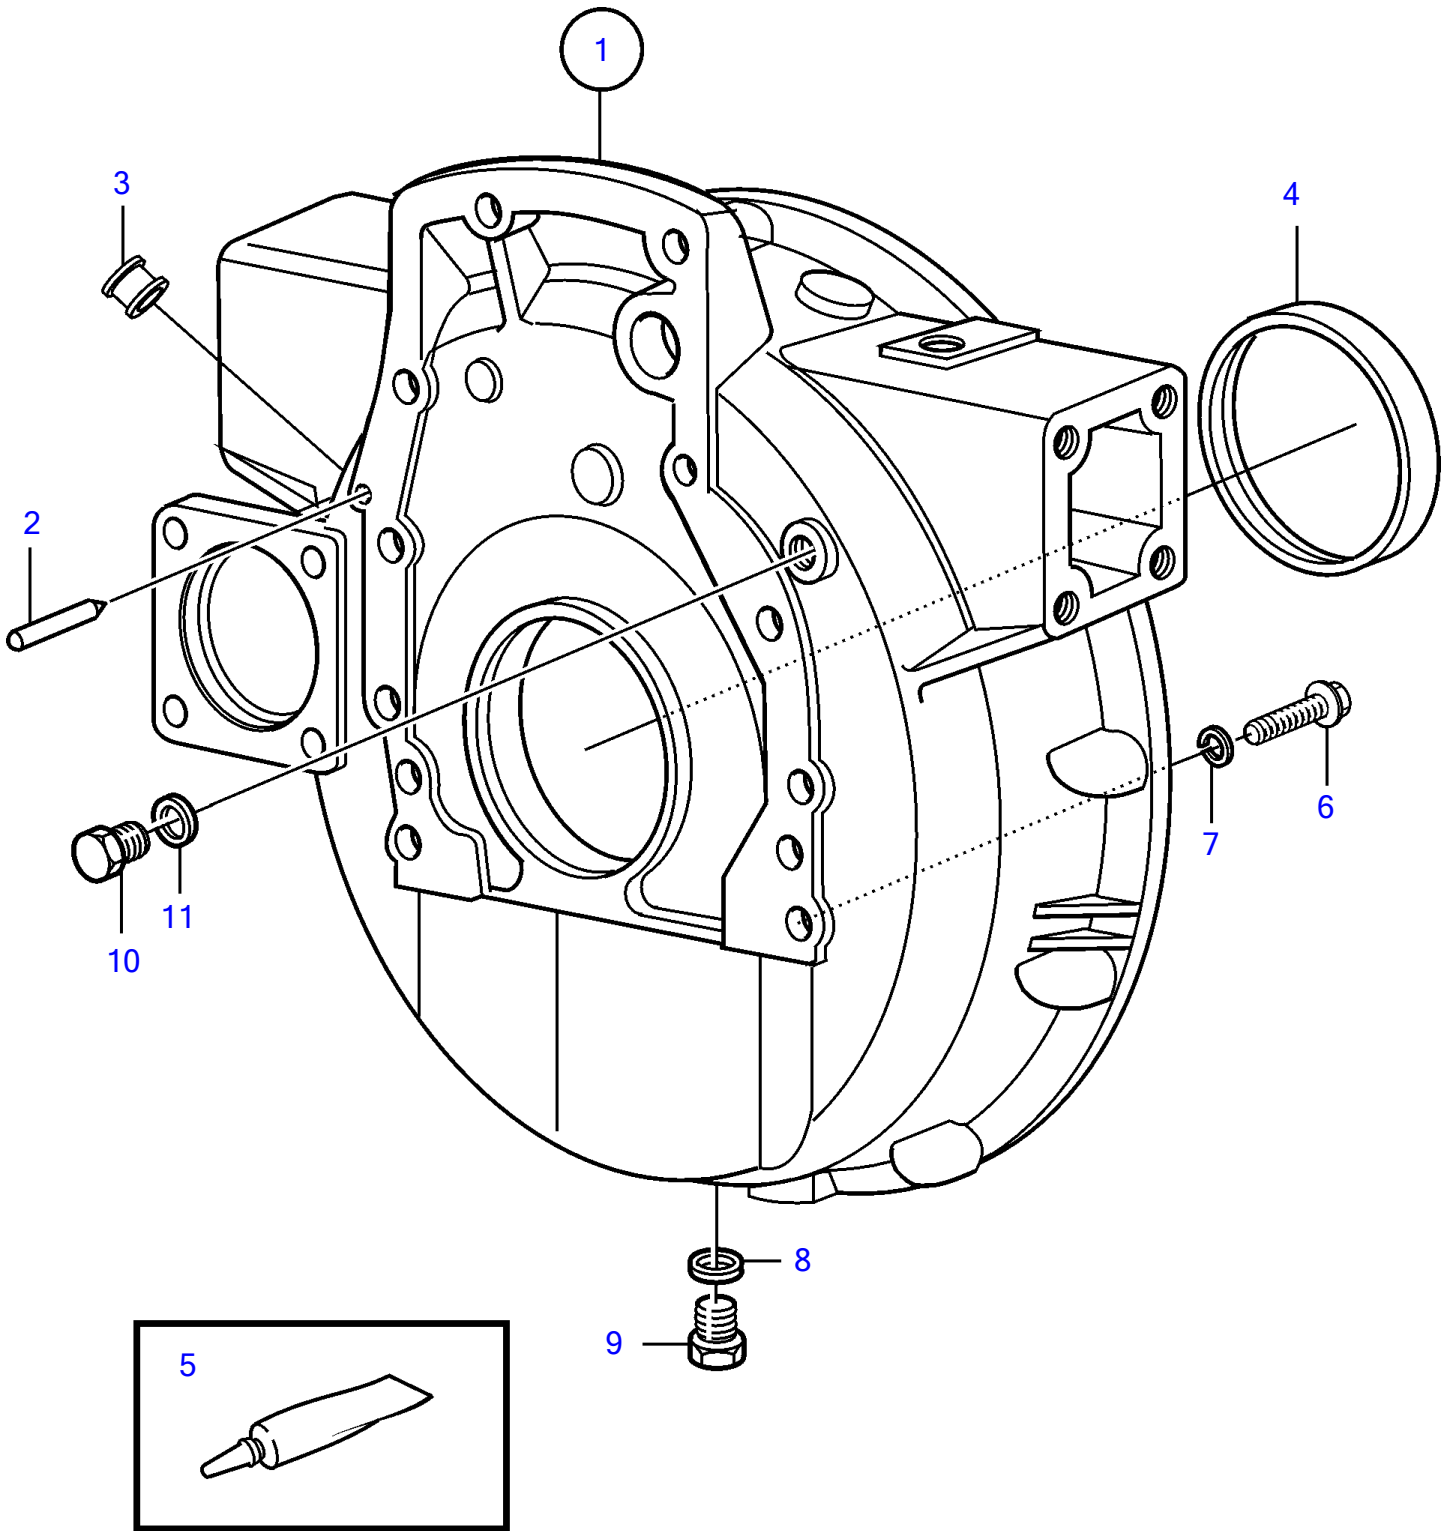

TAMD74A-A, TAMD74A-B, TAMD74C-A, TAMD74C-B, TAMD74L-A, TAMD74L-B, TAMD74P-A, TAMD74P-B, TAMD75P-A

18247

TAMD74A-A, TAMD74A-B, TAMD74C-A, TAMD74C-B, TAMD74L-A, TAMD74L-B, TAMD74P-A, TAMD74P-B, TAMD75P-A

REF	PART NO.	QTY	DESCRIPTION	NOTES
1	3827285	1	Flywheel housing	(848232)
2	404069	1	• Pin	
3	61822	1	Rubber plug	
4	477119	1	Crankshaft seal	
5	1161231	X	Sealant	304ml
	1161277	X	Sealant	20g
6	966361	6	Flange screw	L=55mm
	966363	2	Flange screw	L=65mm
	968753	2	Flange screw	L=75mm
7	941911	10	Spring washer	
8	957181	1	Gasket	Alt
9	960632	1	Plug	Alt
10	180761	1	Plug	
11	11996	1	Gasket	