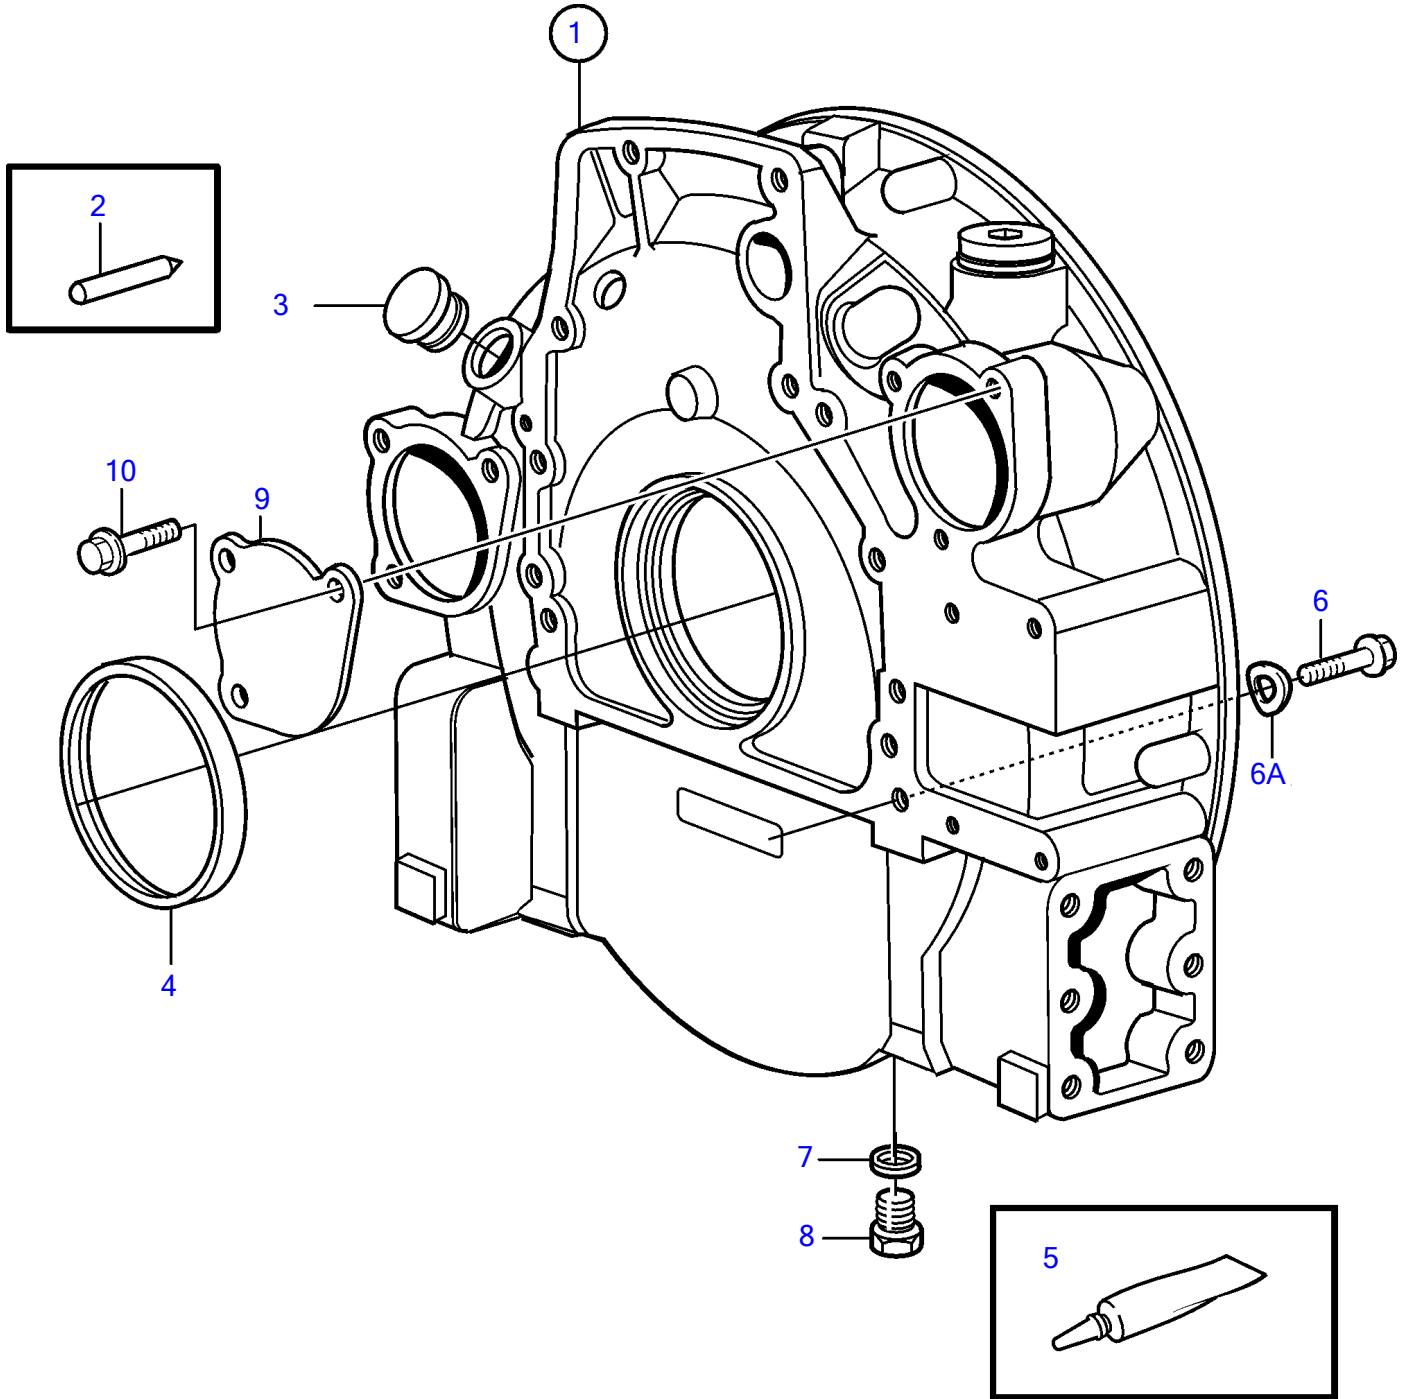

TAMD74A

TAMD74A

REF	PART NO.	QTY	DESCRIPTION	NOTES
1	3826837	1	Flywheel housing	TAMD74A AUX. Flywheel housing with outlets for double starter motors.
2	404069	1	• Pin	
3	61822	1	Rubber plug	
4	477119	1	Crankshaft seal	
5	1161231	X	Sealant	304ml
	1161277	X	Sealant	20g
6	966361	6	Flange screw	L=55mm
	966363	2	Flange screw	L=65mm
	968753	2	Flange screw	L=75mm
6A	941911	10	Spring washer	
7	957181	1	Gasket	Alt
	11996	1	Gasket	Alt later prod
8	960632	1	Plug	Alt
	180761	1	Plug	Alt later prod
9	423081	1	Cover	TAMD74A AUX. Alternative when extra starter motor is not mounted.
10	946471	3	Flange screw	TAMD74A AUX. Alternative when extra starter motor is not mounted.