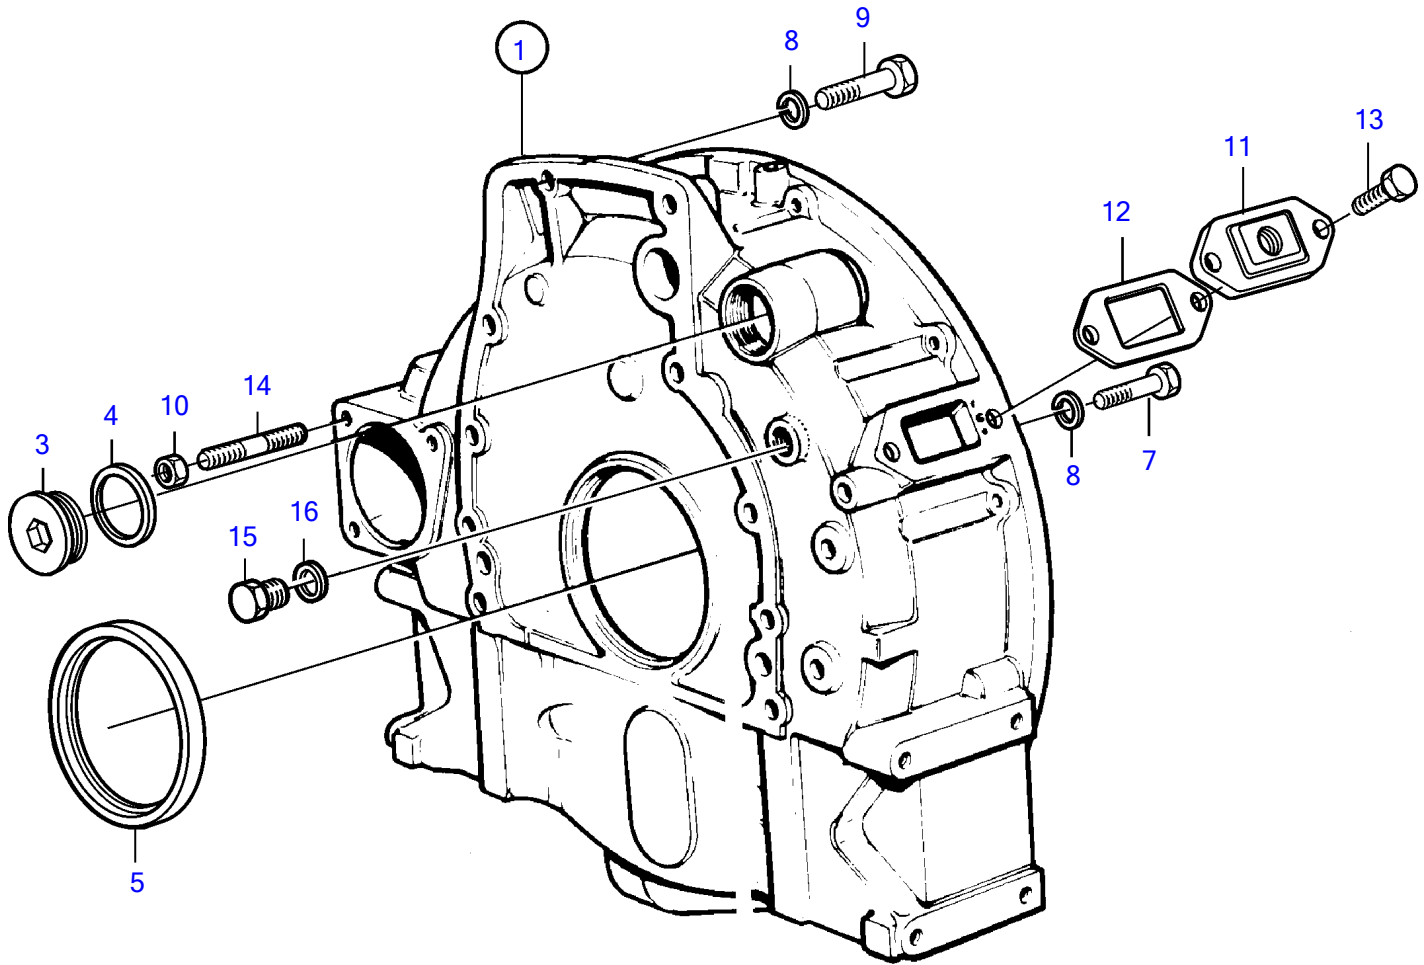

TAMD74A

## TAMD74A

REF	PART NO.	QTY	DESCRIPTION	NOTES
1	4772237	1	Flywheel housing	
2	864494	1	Setting indicator	
3	467367	1	Plug	
4	469328	1	Gasket	
5	477119	1	Crankshaft seal	(3825165)
6	1161277	1	Sealant	
7	966361	6	Flange screw	L=55mm
	968753	2	Flange screw	L=75mm
8	941911	10	Spring washer	
9	966363	2	Flange screw	L=65mm
10	971095	3	Flange nut	
11	4772169	1	Cover	For electric speed control.
12	4804167	1	Gasket	
13	946934	2	Flange screw	
14	953067	3	Stud	
15	180761	1	Plug	
16	11996	1	Gasket	