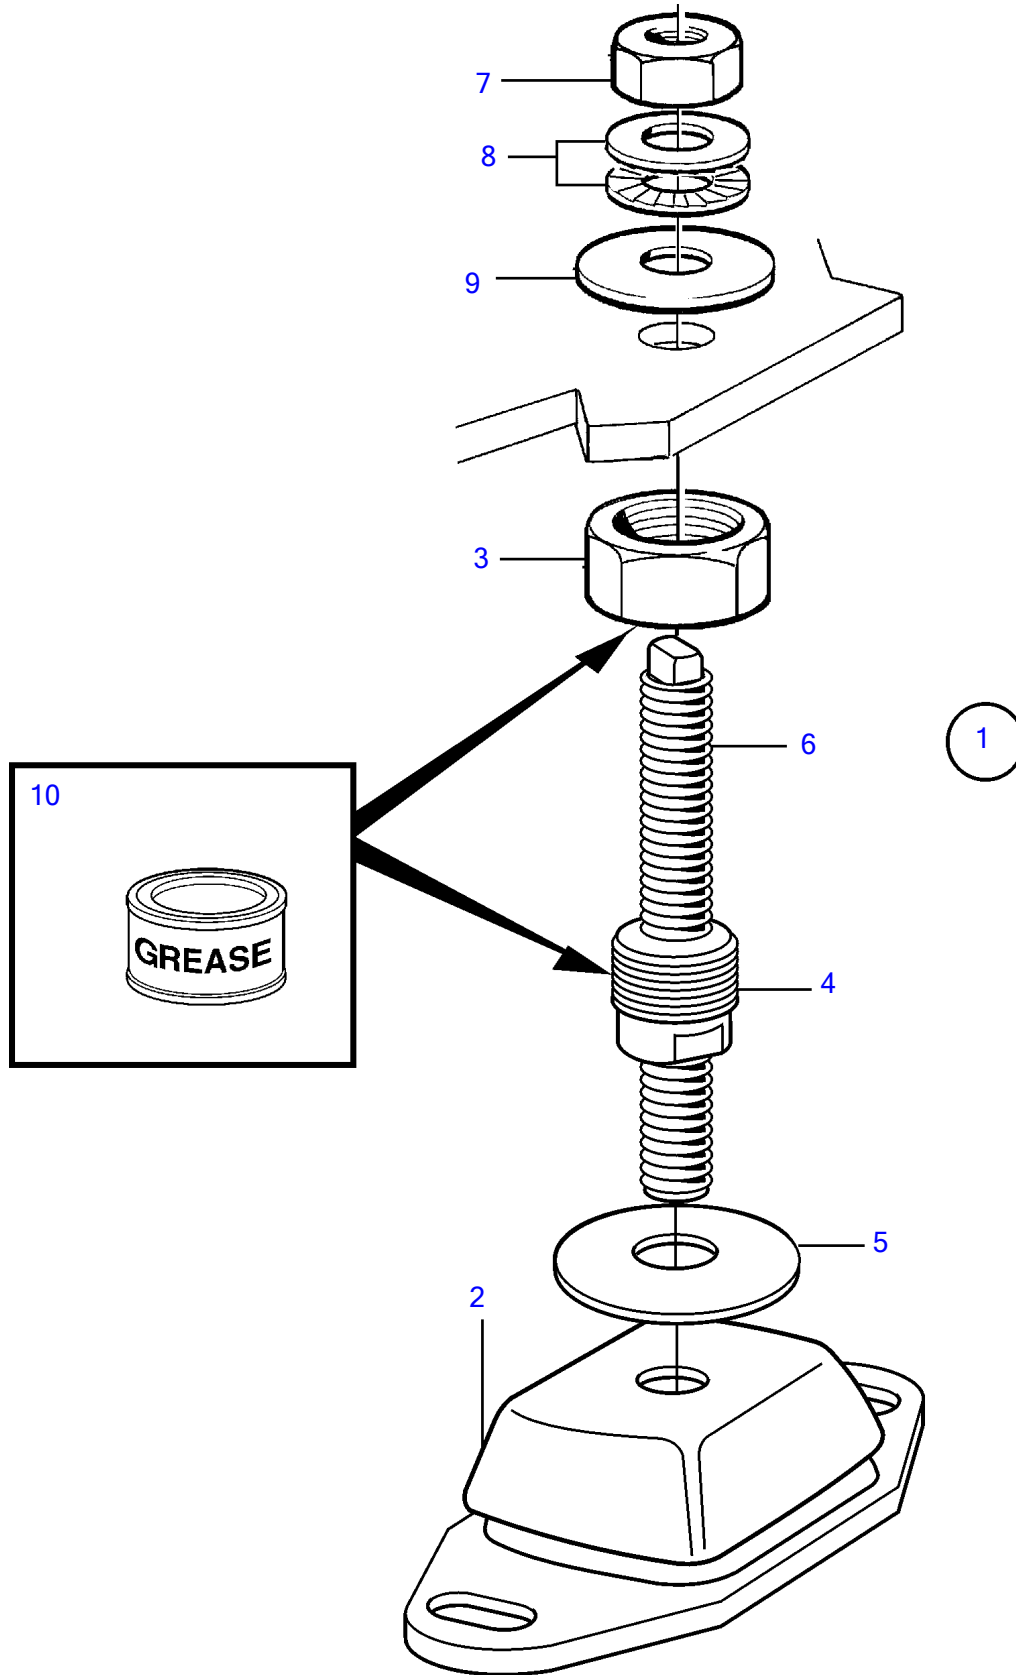

TAMD74A-A, TAMD74A-B, TAMD74C-A, TAMD74L-A, TAMD74P-A

TAMD74A-A, TAMD74A-B, TAMD74C-A, TAMD74L-A, TAMD74P-A

REF	PART NO.	QTY	DESCRIPTION	NOTES
1	889839	1	Engine mountings	60SH
	889841	1	Engine mountings	70SH
2	3828247	1	• Rubber cushion	60SH
	862347	1	• Rubber cushion	70SH
3	3839409	1	• Nut	
4	3839411		• Sleeve	
5			• Washer	
6		1	• Adjusting screw	
7	955786	1	• Hexagon nut	
8	847766	2	• Lock washer	Alt
9	120224	1	• Washer	
10	3809449	X	• Grease	