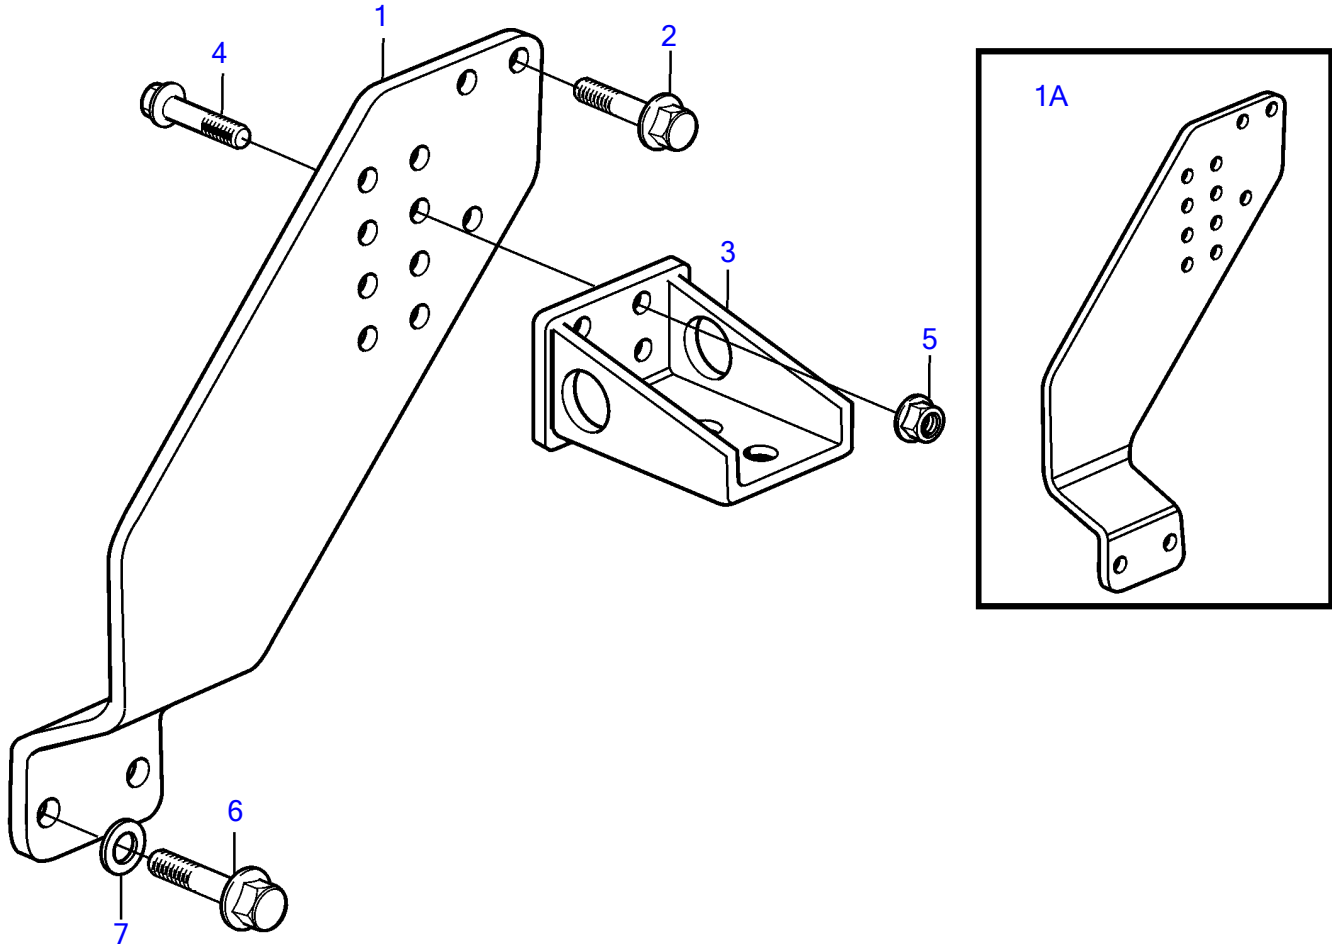

TAMD74L-A, TAMD74L-B, TAMD74P-A, TAMD74P-B, TAMD75P-A

TAMD74L-A, TAMD74L-B, TAMD74P-A, TAMD74P-B, TAMD75P-A

| REF | PART NO. | QTY | DESCRIPTION | NOTES |
|-----|----------|-----|-----------------|----------|
| 1 | 3831503 | 1 | Bracket, right | S.B 28" |
| 1A | 3831504 | 1 | Bracket, left | P 28" |
| 2 | 965225 | 6 | Flange screw | |
| 3 | 848369 | 2 | Bracket | |
| 4 | 965225 | 8 | Flange screw | |
| 5 | 971099 | 8 | Flange lock nut | |
| 6 | 968435 | 4 | Flange screw | |
| 7 | 191940 | 4 | Washer | |
| 8 | 3831501 | 1 | Bracket, right | SB, 22,5 |
| 8A | 3831502 | 1 | Bracket, left | P 22,5" |
| 9 | 968435 | 4 | Flange screw | |
| 10 | 191940 | 4 | Washer | |
| 11 | 965225 | 8 | Flange screw | |