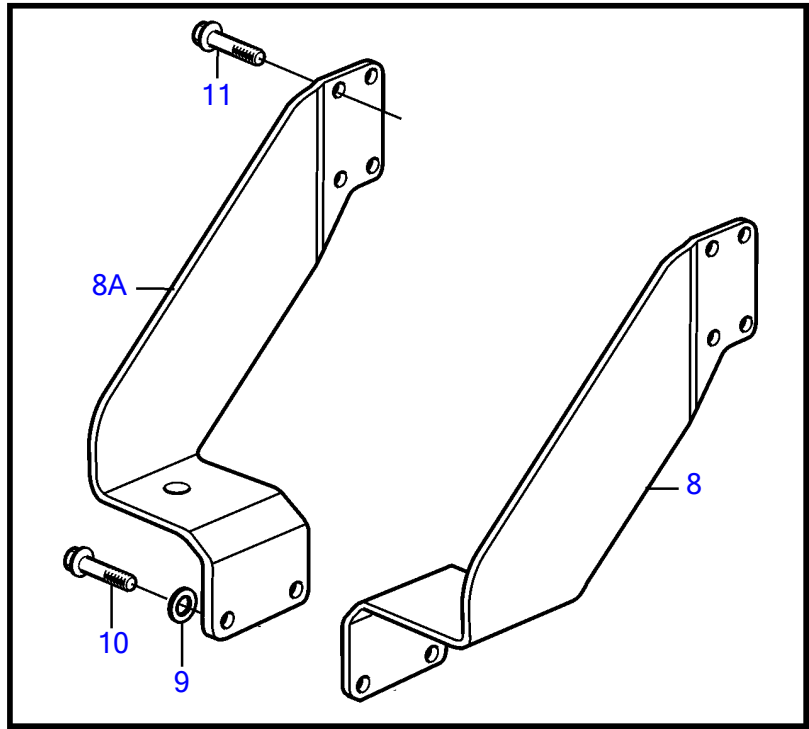

TAMD74L-A, TAMD74L-B, TAMD74P-A, TAMD74P-B, TAMD75P-A

TAMD74L-A, TAMD74L-B, TAMD74P-A, TAMD74P-B, TAMD75P-A

| REF | PART NO. | QTY | DESCRIPTION | NOTES |
|-----|----------|-----|-----------------|----------|
| 1 | 3831503 | 1 | Bracket, right | S.B 28" |
| 1A | 3831504 | 1 | Bracket, left | P 28" |
| 2 | 965225 | 6 | Flange screw | |
| 3 | 848369 | 2 | Bracket | |
| 4 | 965225 | 8 | Flange screw | |
| 5 | 971099 | 8 | Flange lock nut | |
| 6 | 968435 | 4 | Flange screw | |
| 7 | 191940 | 4 | Washer | |
| 8 | 3831501 | 1 | Bracket, right | SB, 22,5 |
| 8A | 3831502 | 1 | Bracket, left | P 22,5" |
| 9 | 968435 | 4 | Flange screw | |
| 10 | 191940 | 4 | Washer | |
| 11 | 965225 | 8 | Flange screw | |