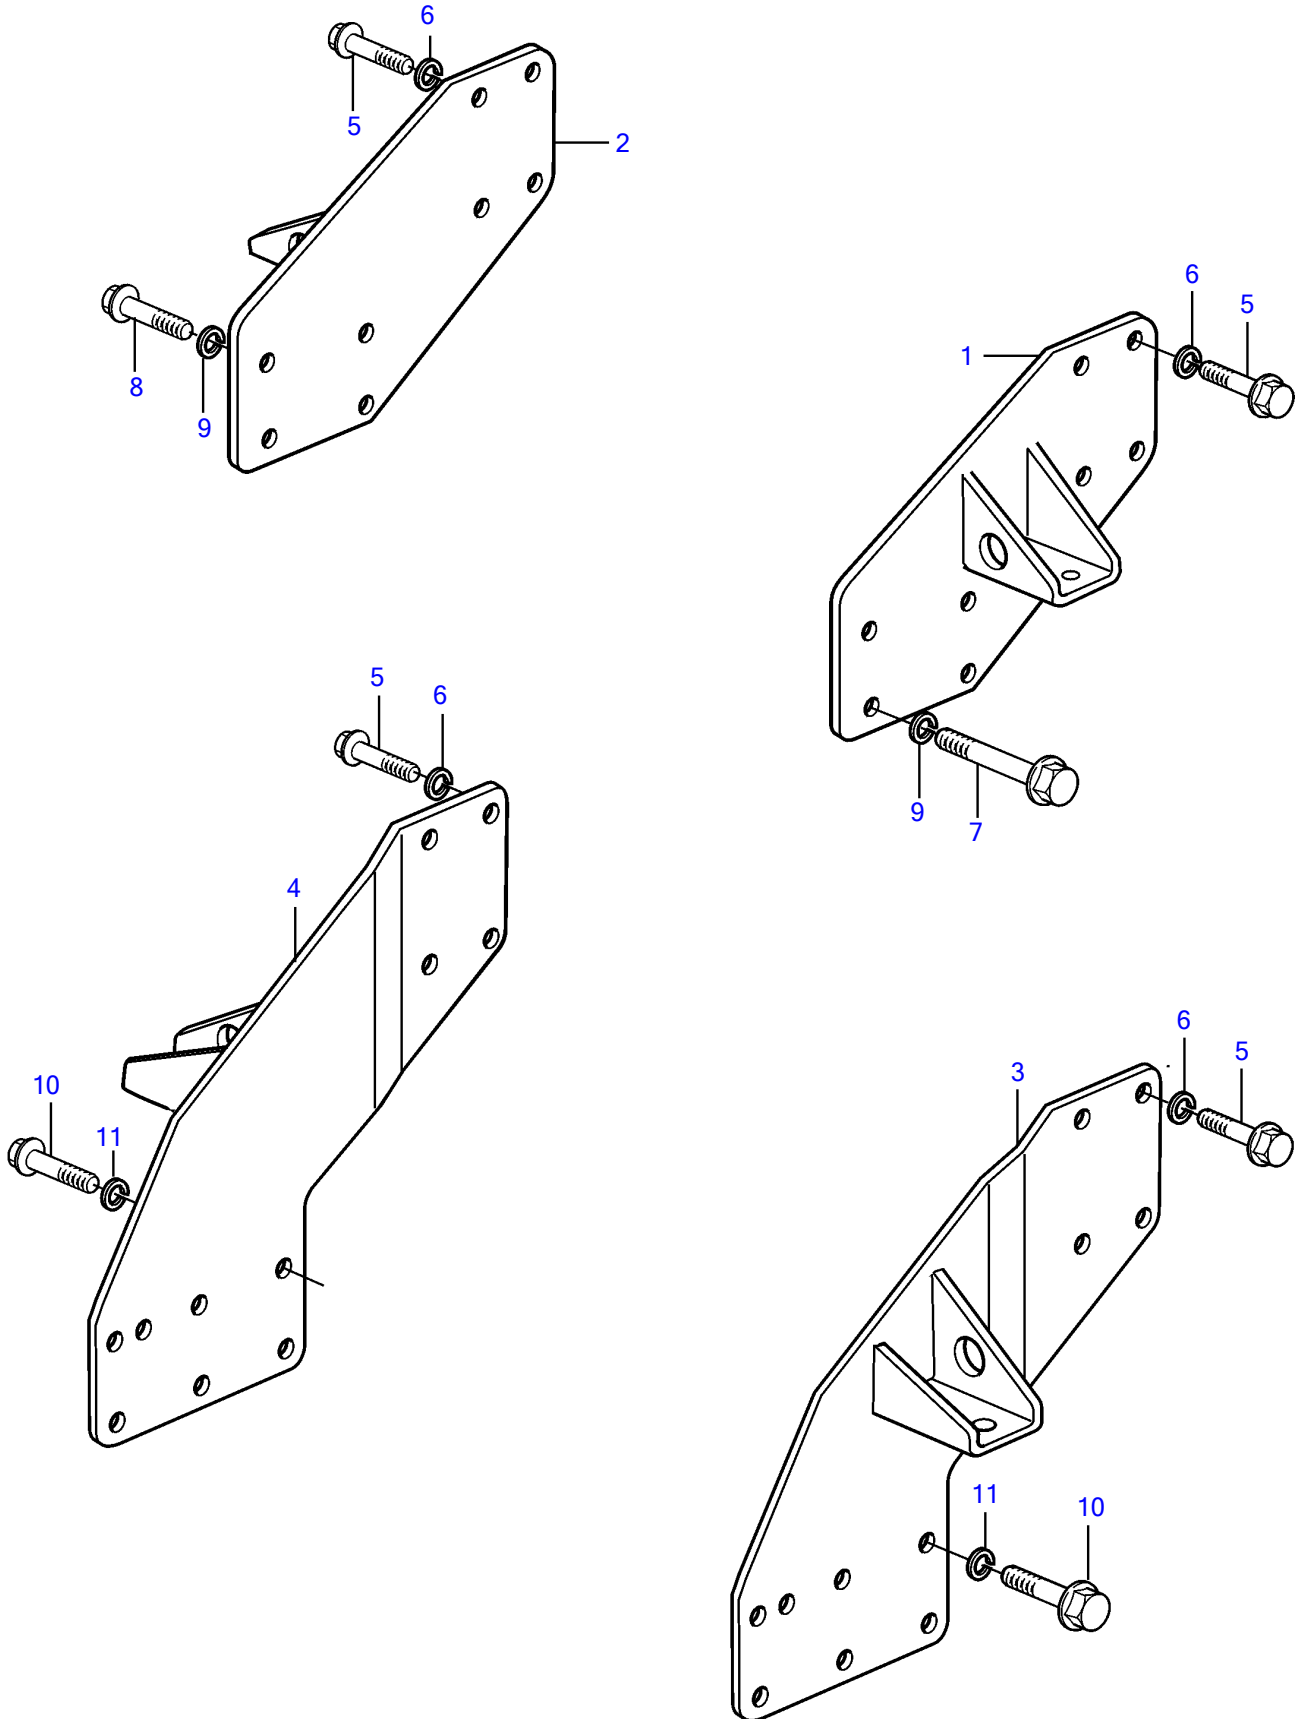

TAMD74A-A, TAMD74A-B

TAMD74A-A, TAMD74A-B

REF	PART NO.	QTY	DESCRIPTION	NOTES
3	(848395)	1	Bracket, MG5091DC	S.B, Obsolete part
4	(3831516)	1	Bracket, MG5091DC	P, Obsolete part
5	970900	8	Hexagon screw	L=40mm
6	940280	8	Spring washer	
10	955590	12	Hexagon screw	L=38mm
11	955900	12	Washer	