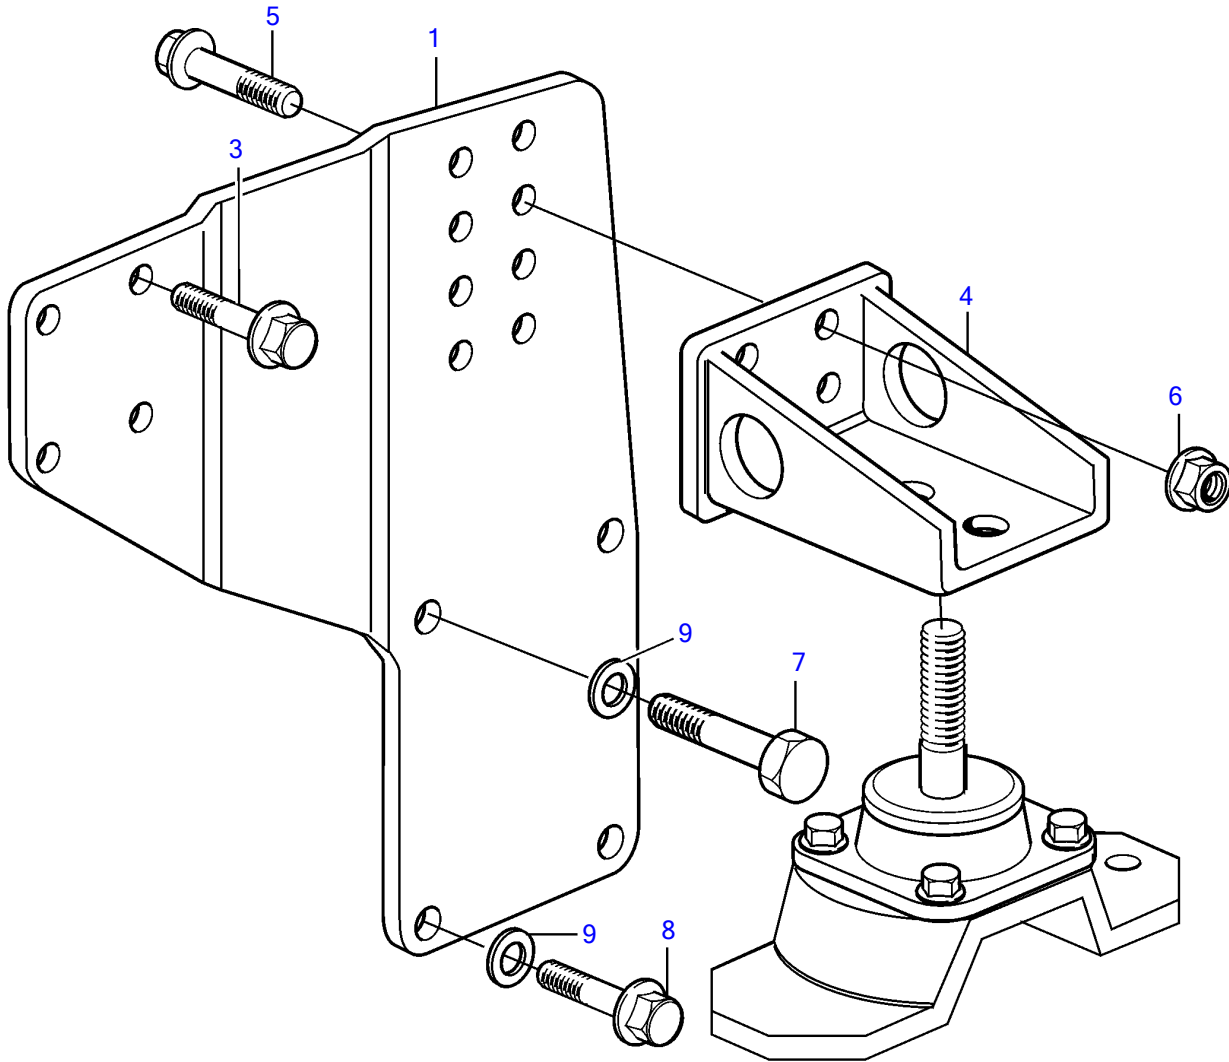

TAMD74C-A, TAMD74C-B, TAMD74L-A, TAMD74L-B, TAMD74P-A, TAMD74P-B, TAMD75P-A

18595

TAMD74C-A, TAMD74C-B, TAMD74L-A, TAMD74L-B, TAMD74P-A, TAMD74P-B, TAMD75P-A

REF	PART NO.	QTY	DESCRIPTION	NOTES
1	3831499	1	Bracket, left	
2	3831500	2	Bracket, right	
3	965225	8	Flange screw	
4	848369	2	Bracket	
5	965225	8	Flange screw	
6	971099	8	Flange lock nut	
7	955368	4	Hexagon screw	L=60mm
8	968435	4	Flange screw	L=40mm
9	191940	8	Washer	