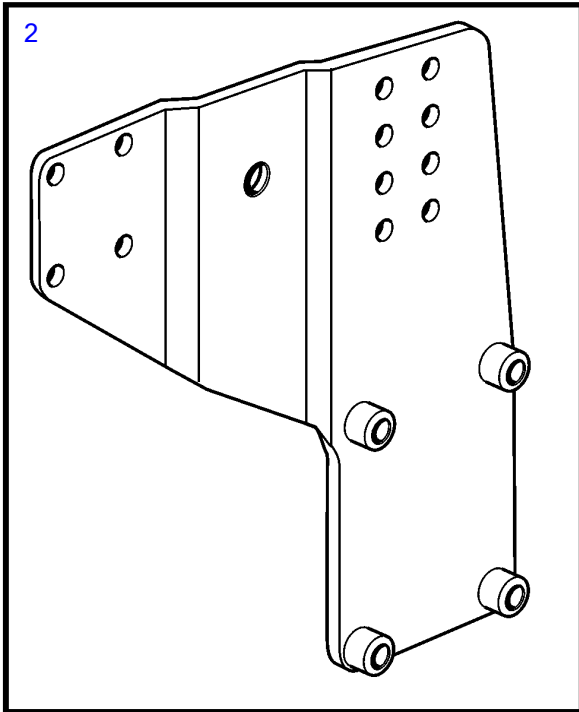

TAMD74C-A, TAMD74C-B, TAMD74L-A, TAMD74L-B, TAMD74P-A, TAMD74P-B, TAMD75P-A

18595

TAMD74C-A, TAMD74C-B, TAMD74L-A, TAMD74L-B, TAMD74P-A, TAMD74P-B, TAMD75P-A

REF	PART NO.	QTY	DESCRIPTION	NOTES
1	3831499	1	Bracket, left	
2	3831500	2	Bracket, right	
3	965225	8	Flange screw	
4	848369	2	Bracket	
5	965225	8	Flange screw	
6	971099	8	Flange lock nut	
7	955368	4	Hexagon screw	L=60mm
8	968435	4	Flange screw	L=40mm
9	191940	8	Washer	