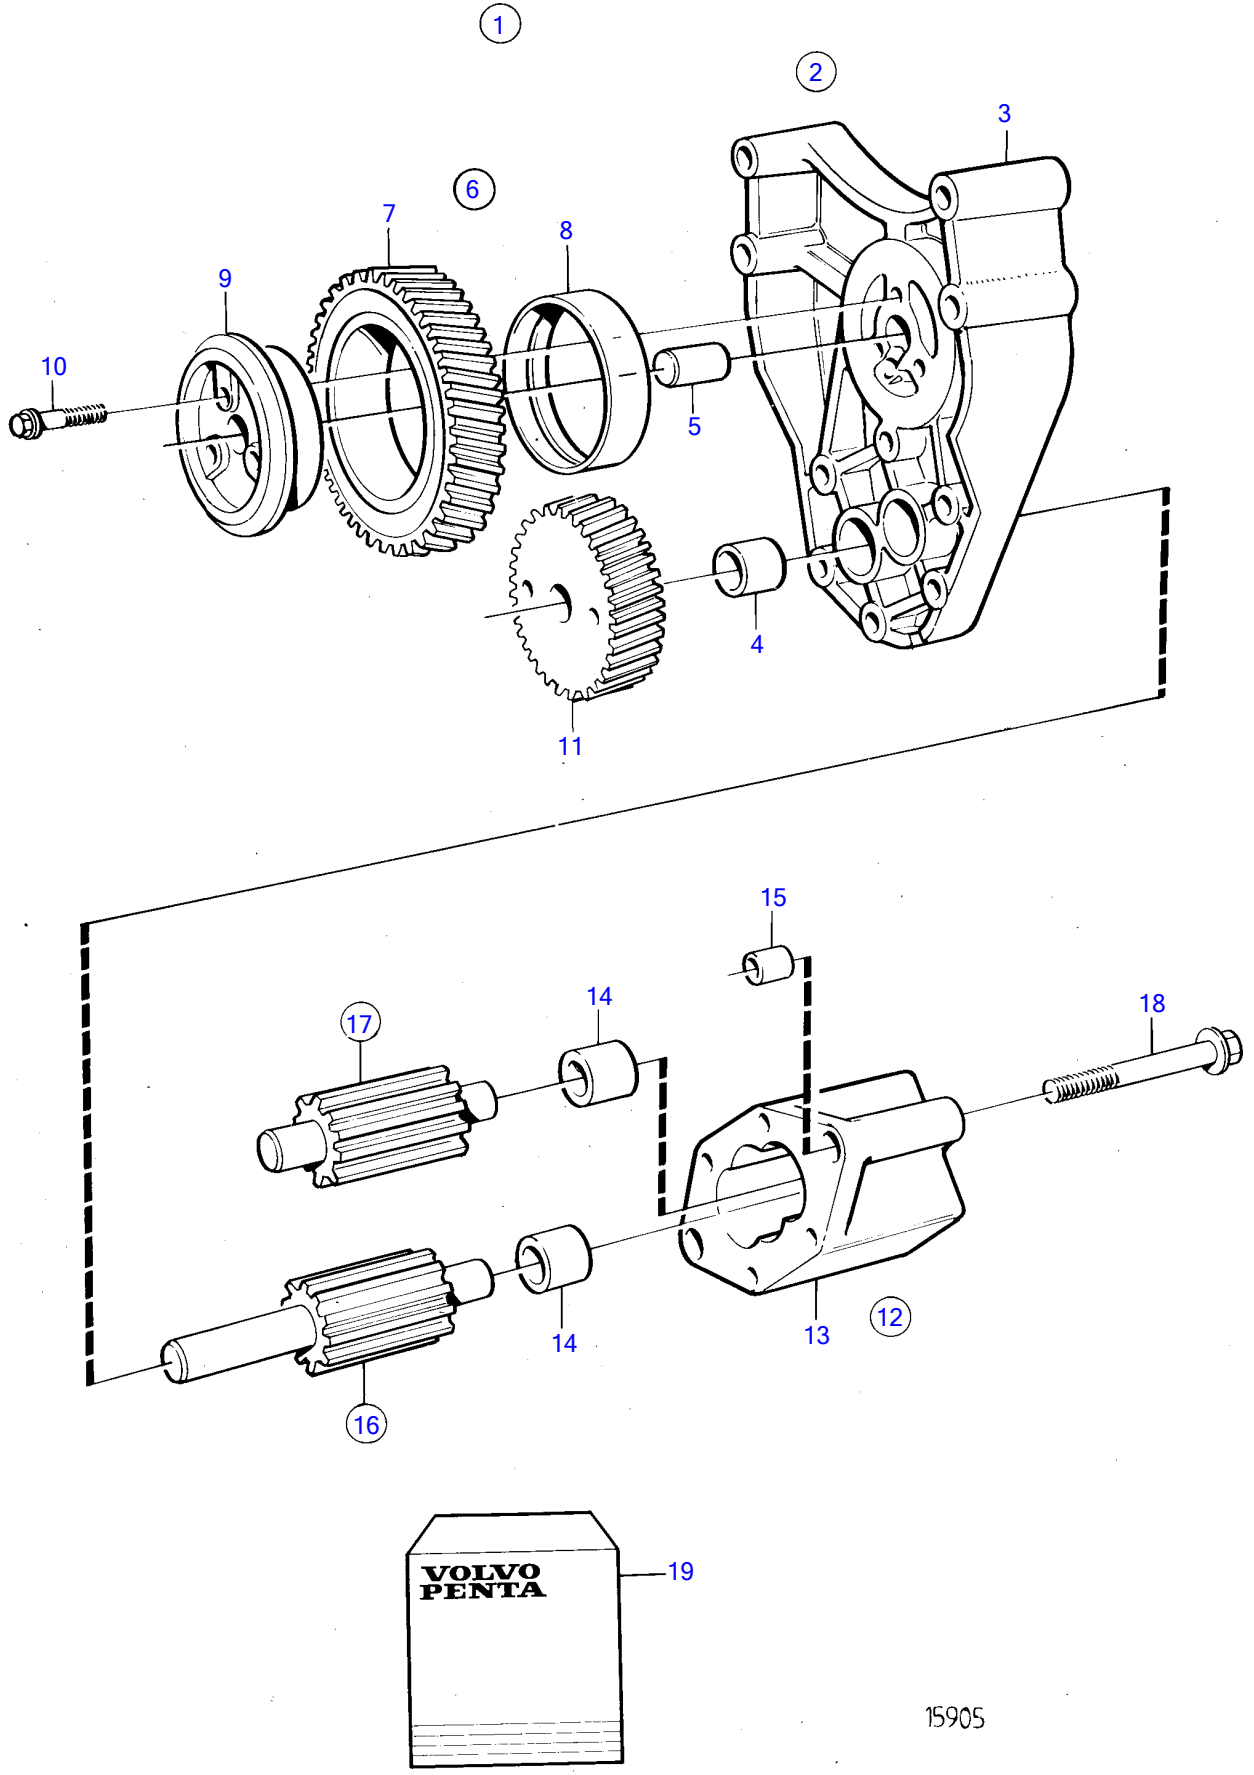

TAMD72P-A, TAMD72WJ-A

TAMD72P-A, TAMD72WJ-A

REF	PART NO.	QTY	DESCRIPTION	NOTES
1	864760	1	Oil pump	
2	471571	1	• Bracket	
3		1	• • Bracket	
4	470347	2	• • • Bushing	Included in overhaul kit.
5	191171	1	• • Pin	
6	471942	1	• Idler gear	
7		1	• • Idler gear	
8		1	• • Bushing	
9	420048	1	• Bearing sleeve	
10	471586	1	• Screw	
11	471941	1	• Gear	
12	(470344)	1	• Oil pump housing	Obsolete part
13		1	• • Housing	
14	470347	2	• • • Bushing	Included in overhaul kit.
15	401146	2	• • Guide sleeve	
16		1	• Shaft, with gear	Included in overhaul kit.
17		1	• Shaft, with gear	Included in overhaul kit.
18	965183	2	• Flange screw	L=90mm
19	276156	1	Overhaul kit	See group 99