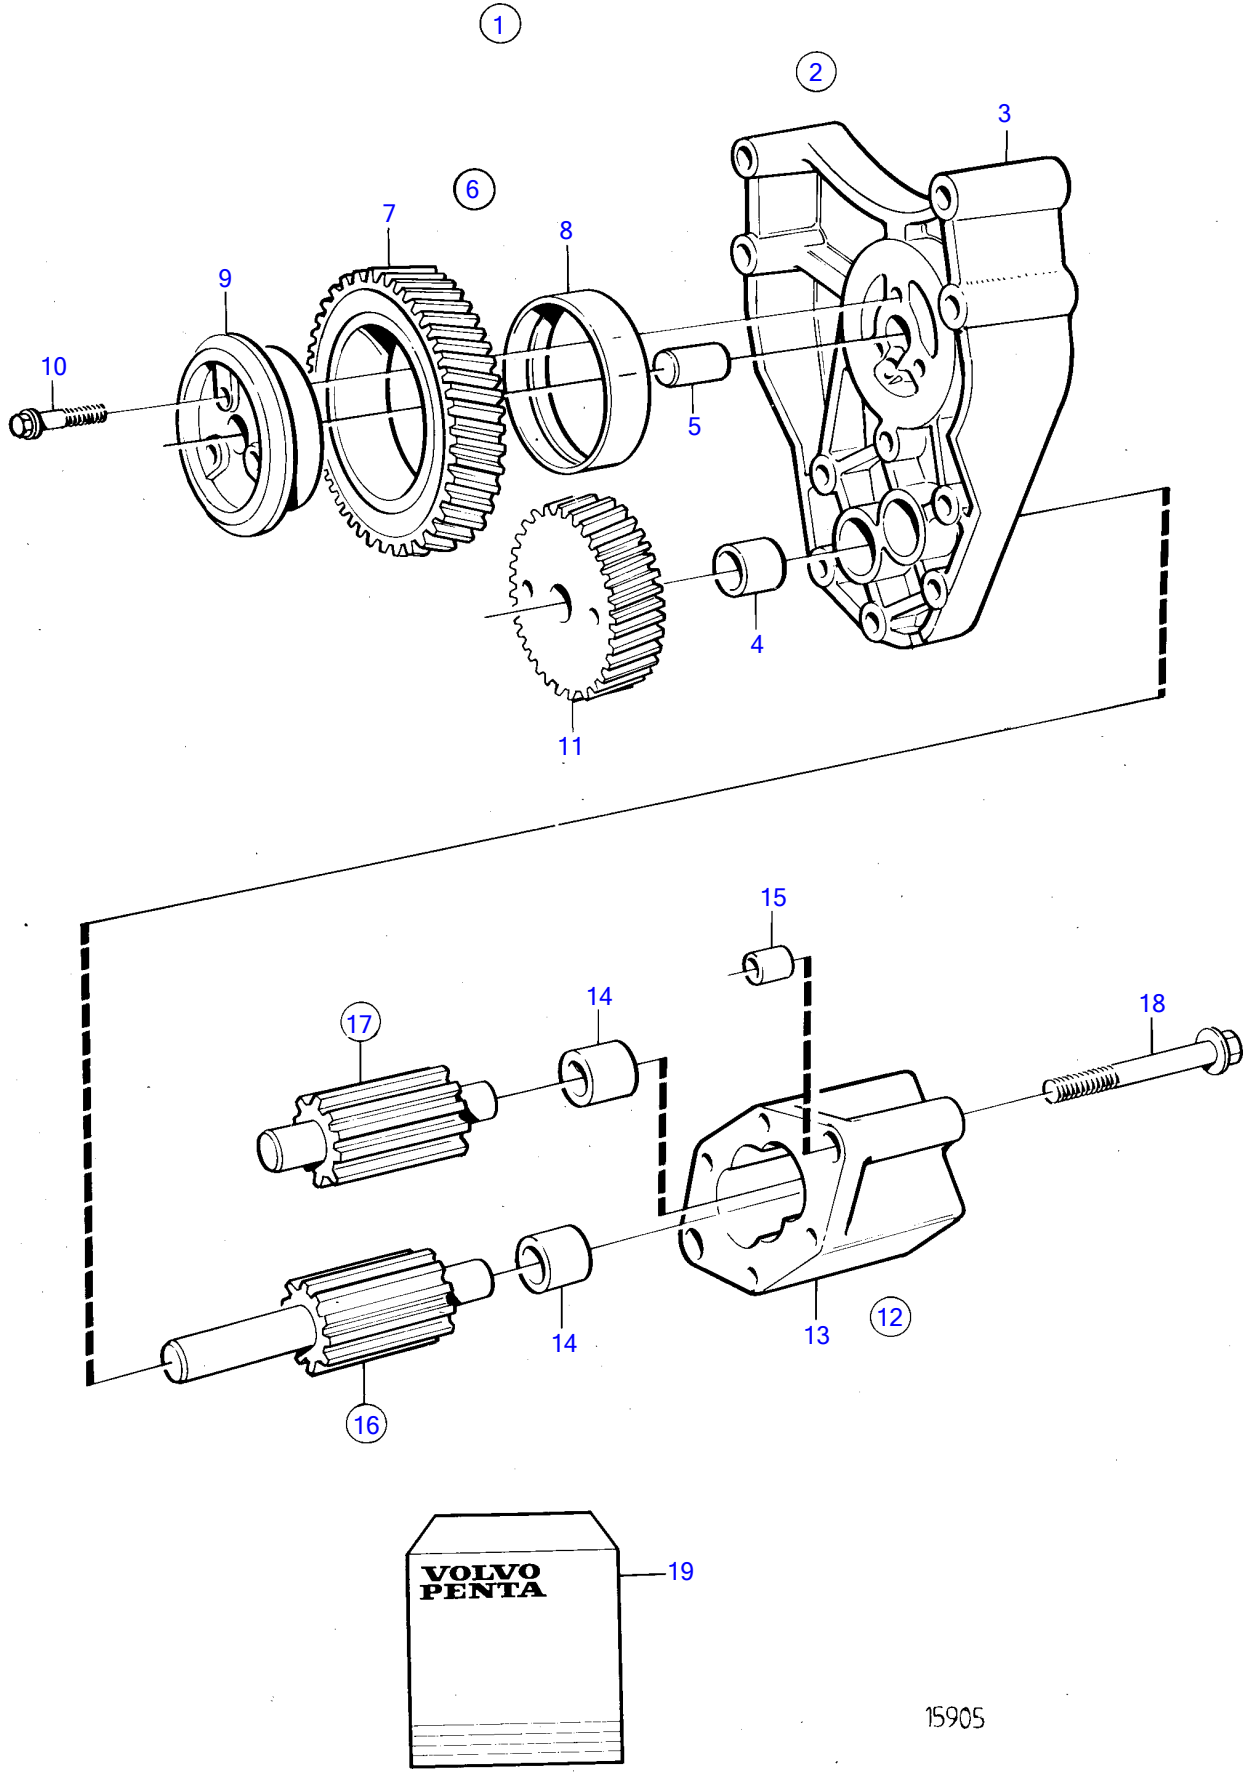

TAMD72P-A, TAMD72WJ-A

TAMD72P-A, TAMD72WJ-A

REF	PART NO.	QTY	DESCRIPTION	NOTES
1	477547	1	Oil pump	
2	471571	1	• Bracket	
3		1	• • Bracket	
4	470347	2	• • • Bushing	Included in overhaul kit.
5	191171	1	• • Pin	
6	471942	1	• Idler gear	
7		1	• • Idler gear	
8		1	• • Bushing	
9	420048	1	• Bearing sleeve	
10	471586	1	• Screw	
11	471941	1	• Gear	
12		1	• Housing	
13		1	• • Housing	
14	470347	2	• • • Bushing	Included in overhaul kit.
15	401146	2	• • Guide sleeve	
16		1	• Shaft, with gear	Included in overhaul kit.
17		1	• Shaft, with gear	Included in overhaul kit.
18	965218	2	• Flange screw	L=75mm
19	276152	1	Overhaul kit	See group 99