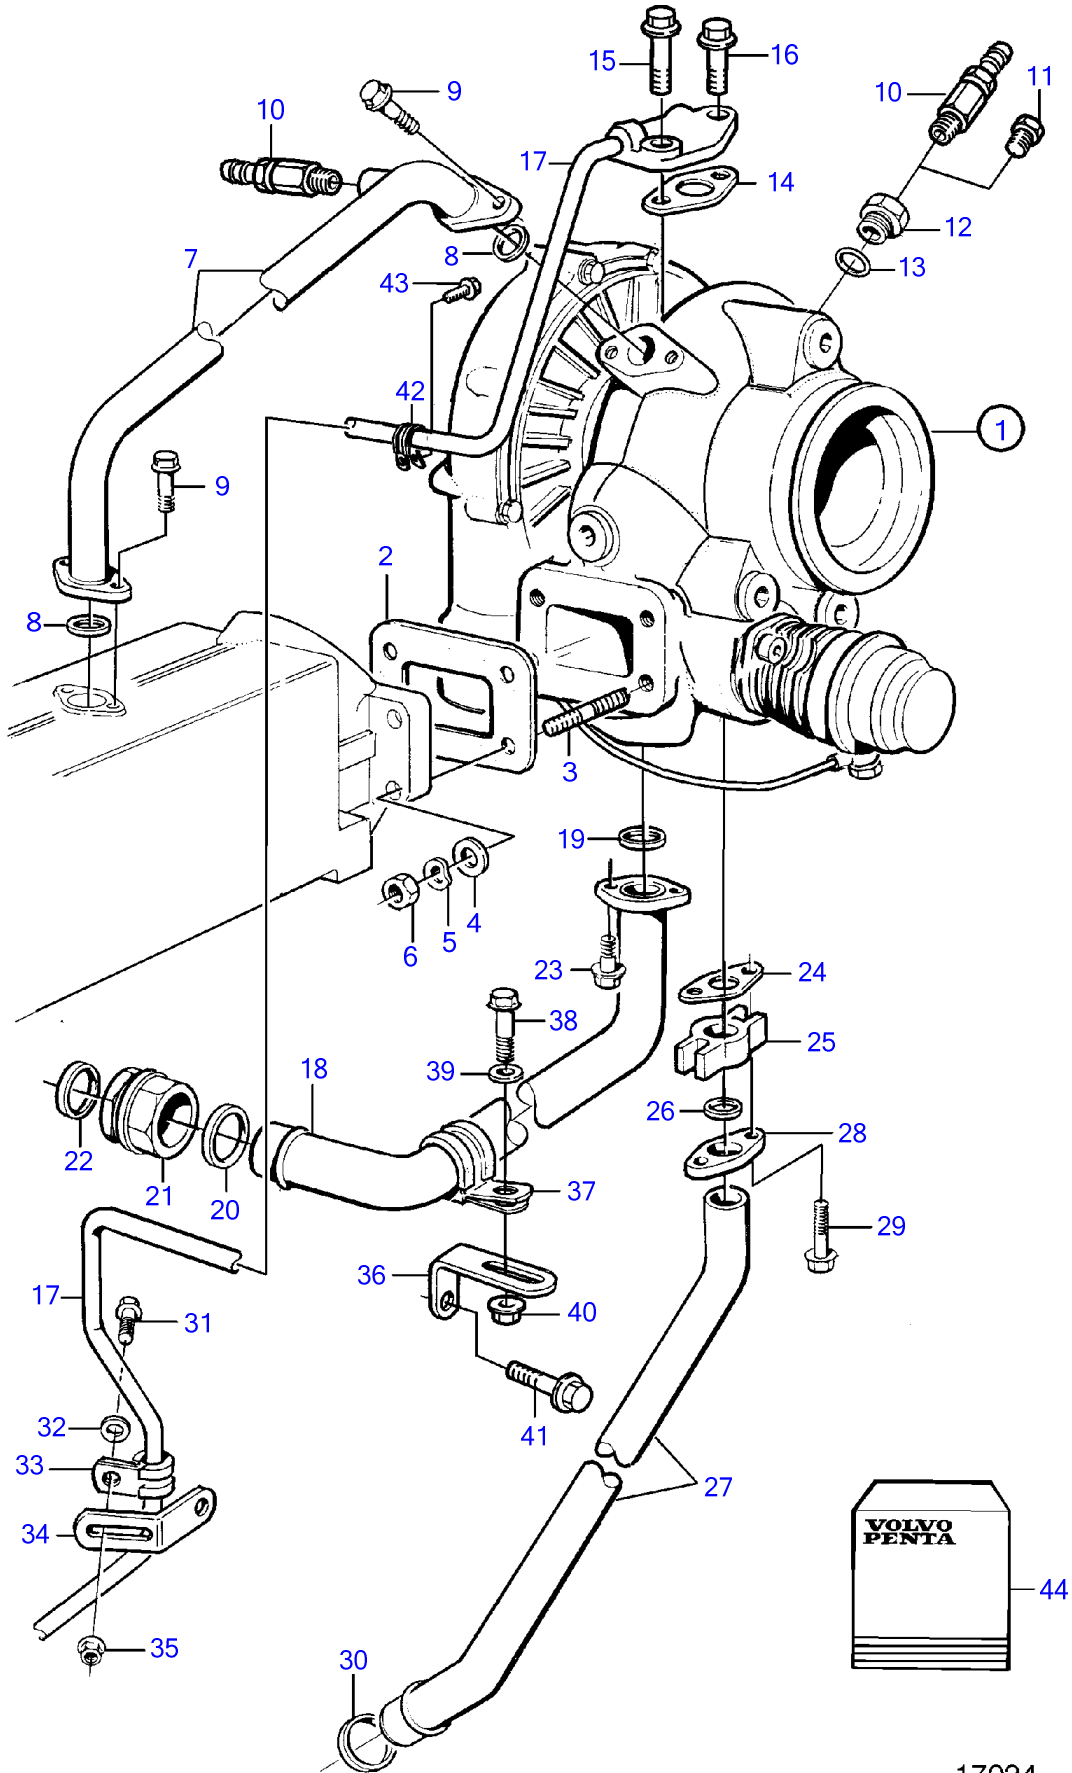

TAMD72P-A

## TAMD72P-A

REF	PART NO.	QTY	DESCRIPTION	SEE SEC.	NOTES
1	3802113	1	Turbocharger		SN-XXXXXXXXXXXX/90289, (3825414)
			.	3518	
			.		SNXXXXXXXXXXXX/90290-, (3826914)
					SN-XXXXXXXXXXXX/98201
			.	3518	
			.		SNXXXXXXXXXXXX/98202-, (3827914)
			.	3518	
			.		
2	421324	1	Gasket		Included in gasket kit.
3	479972	4	Stud		
4	955895	4	Washer		
5	942336	4	Spring washer		
6	940183	4	Hexagon nut		
7	847837	1	Coolant pipe		Repl by 866978
	866978	1	Coolant pipe		Drain cock 949918 moved to pipe 866978.
8	831622	2	Sealing ring		Included in gasket kit.
9	946544	4	Flange screw		
10	949918	1	Shut-off cock		Drain cock 949918 moved to pipe 866978.
11	861551	1	Plug		Alt
12	862173	1	Nipple		
13	947627	1	Gasket		
14	420641	1	Gasket		Included in gasket kit.
15	946671	1	Flange screw		M8x30mm
16	945444	1	Flange screw		M8x25mm
17	847833	1	Oil pressure pipe		
18	848267	1	Tube		
19	831622	1	Sealing ring		Included in gasket kit.
20	471626	1	Sealing ring		Included in gasket kit.
21	848565	1	Nipple		
22	469328	1	Gasket		
23	946544	2	Flange screw		
24	470993	1	Gasket		Included in gasket kit.
25	8148729	1	Connector		(469542)
26	469601	1	Sealing ring		Included in gasket kit.
27	847835	1	Lubricating pipe		
28	469543	1	Flange		
29	947760	2	Flange screw		
30	471626	1	Sealing ring		Included in gasket kit.
31	946544	1	Flange screw		
32	960139	1	Washer		
33	952627	1	Clamp		
34	965571	1	Bracket		
35	945407	1	Flange nut		
36	(866111)	1	Bracket		Obsolete part
37	952632	1	Clamp		
38	946544	1	Flange screw		
39	955892	1	Washer		
40	949278	1	Flange lock nut		
41	946173	1	Flange screw		
42	978869	1	Clamp		
43	947107	1	Flange screw		
44	876955	1	Gasket kit		