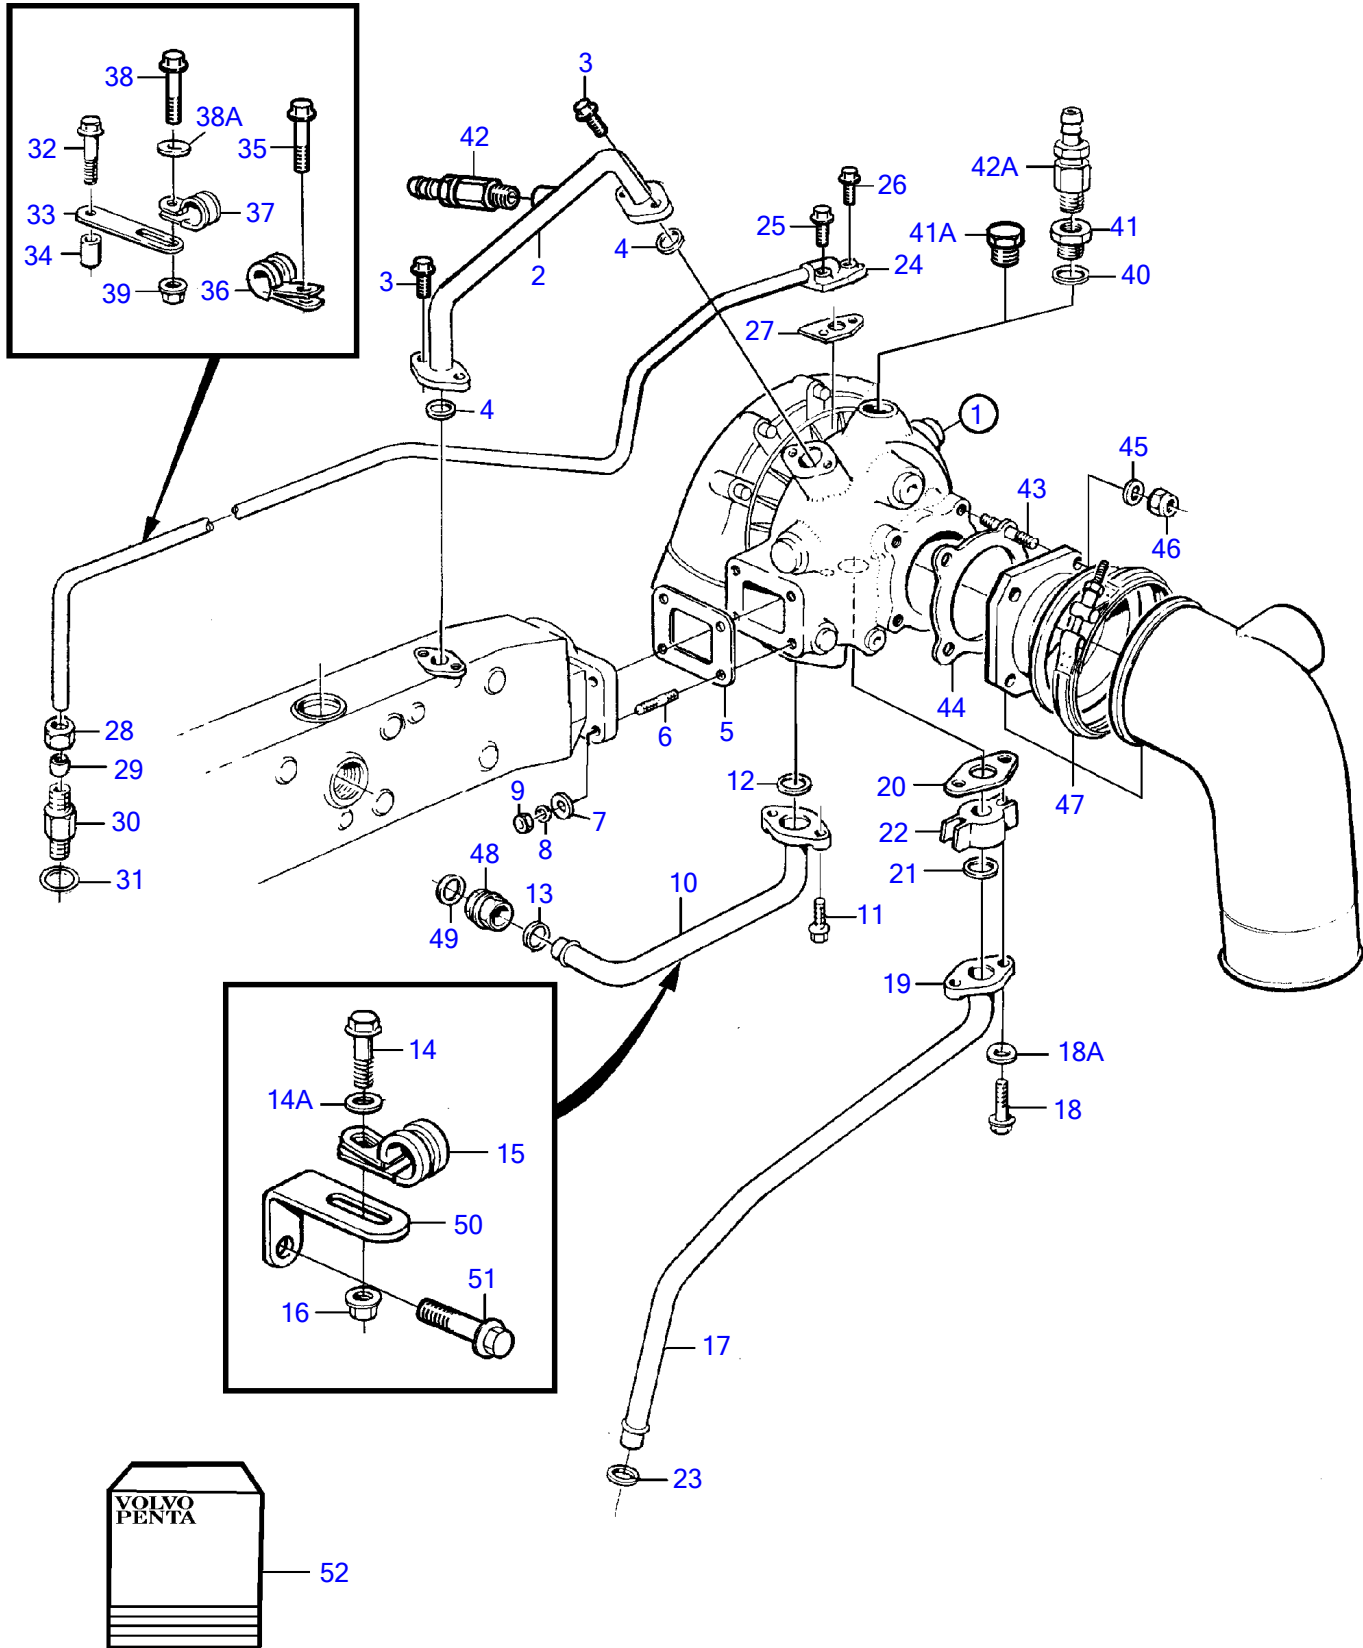

TAMD72WJ-A

TAMD72WJ-A

| REF | PART NO. | QTY | DESCRIPTION | SEE SEC. | NOTES |
|-----|----------|-----|--|----------|--|
| 1 | 3802083 | 1 | Turbocharger | | SN-XXXXXXXXXXXX/97704, (864388) |
| | | | • parts not sold separately | | |
| | | | | | SNXXXXXXXXXXXX/97705-, (3827092) |
| | | | • | | |
| | | | • | 3668 | |
| 2 | 847837 | 1 | Coolant pipe | | Repl by 866978 |
| | 866978 | 1 | Coolant pipe | | Drain cock 949918 moved to pipe 866978. |
| 3 | 946544 | 4 | Flange screw | | (945414) |
| 4 | 831622 | 2 | Sealing ring | | Included in gasket kit. |
| 5 | 421324 | 1 | Gasket | | Included in gasket kit. |
| 6 | 479972 | 4 | Stud | | |
| 7 | 955895 | 4 | Washer | | |
| 8 | 942336 | 4 | Spring washer | | |
| 9 | 940183 | 4 | Hexagon nut | | |
| 10 | 848267 | 1 | Tube | | |
| 11 | 946544 | 2 | Flange screw | | (945414) |
| 12 | 831622 | 1 | Sealing ring | | Included in gasket kit. |
| 13 | 471626 | 1 | Sealing ring | | Included in gasket kit. |
| 14 | 946544 | 1 | Flange screw | | |
| 14A | 955892 | 1 | Washer | | |
| 15 | 952632 | 1 | Clamp | | |
| 16 | 949278 | 1 | Flange lock nut | | |
| 17 | 847835 | 1 | Lubricating pipe | | (3825048) |
| 18 | 955299 | 2 | Hexagon screw | | Early type |
| | 947760 | 2 | Flange screw | | Late type |
| 18A | 941907 | 2 | Spring washer | | Early type |
| 19 | 469543 | 1 | Flange | | |
| 20 | 470993 | 1 | Gasket | | Included in gasket kit. |
| 21 | 469601 | 1 | Sealing ring | | Included in gasket kit. |
| 22 | 8148729 | 1 | Connector | | (469542) |
| 23 | 471626 | 1 | Sealing ring | | Included in gasket kit. |
| 24 | 847833 | 1 | Oil pressure pipe | | (3825047) |
| 25 | 946671 | 1 | Flange screw | | M8x30mm |
| 26 | 945444 | 1 | Flange screw | | M8x25mm |
| 27 | 420641 | 1 | Gasket | | Included in gasket kit. |
| 28 | 956984 | 1 | Fitting nut | | |
| 29 | 980782 | 1 | Ferrule | | (956970) |
| 30 | 963948 | 1 | Nipple | | |
| 31 | 947622 | 1 | Gasket | | |
| 32 | 946472 | 1 | Flange screw | | |
| 33 | 965535 | 1 | Bracket | | |
| 34 | 930076 | 1 | Spacer sleeve | | |
| 35 | 947107 | 1 | Flange screw | | M8x12mm |
| 36 | 952627 | 1 | Clamp | | |
| 37 | 949746 | 1 | Clamp | | |
| 38 | 946544 | 1 | Flange screw | | |
| 38A | 960139 | 1 | Washer | | |
| 39 | 945407 | 1 | Flange nut | | |
| 40 | 947627 | 1 | Gasket | | Early type |
| 41 | 862173 | 1 | Nipple | | Early type |
| 41A | 861551 | 1 | Plug | | Late type |
| 42 | 949918 | 1 | Shut-off cock | | Drain cock 949918 moved to pipe 866978., Late type |
| 42A | 949918 | 1 | Shut-off cock | | Early type |
| 43 | 479972 | 4 | Stud | | |
| 44 | 424630 | 1 | Gasket | | Included in gasket kit. |
| 45 | 942336 | 4 | Spring washer | | |
| 46 | 940183 | 4 | Hexagon nut | | |
| 47 | | 1 | Exhaust riser, water cooled exhaust line | | |
| 48 | 848565 | 1 | Nipple | | |
| 49 | 469328 | 1 | Gasket | | |
| 50 | (866111) | 1 | Bracket | | Obsolete part |
| 51 | 946173 | 1 | Flange screw | | |
| 52 | 876955 | 1 | Gasket kit | | |