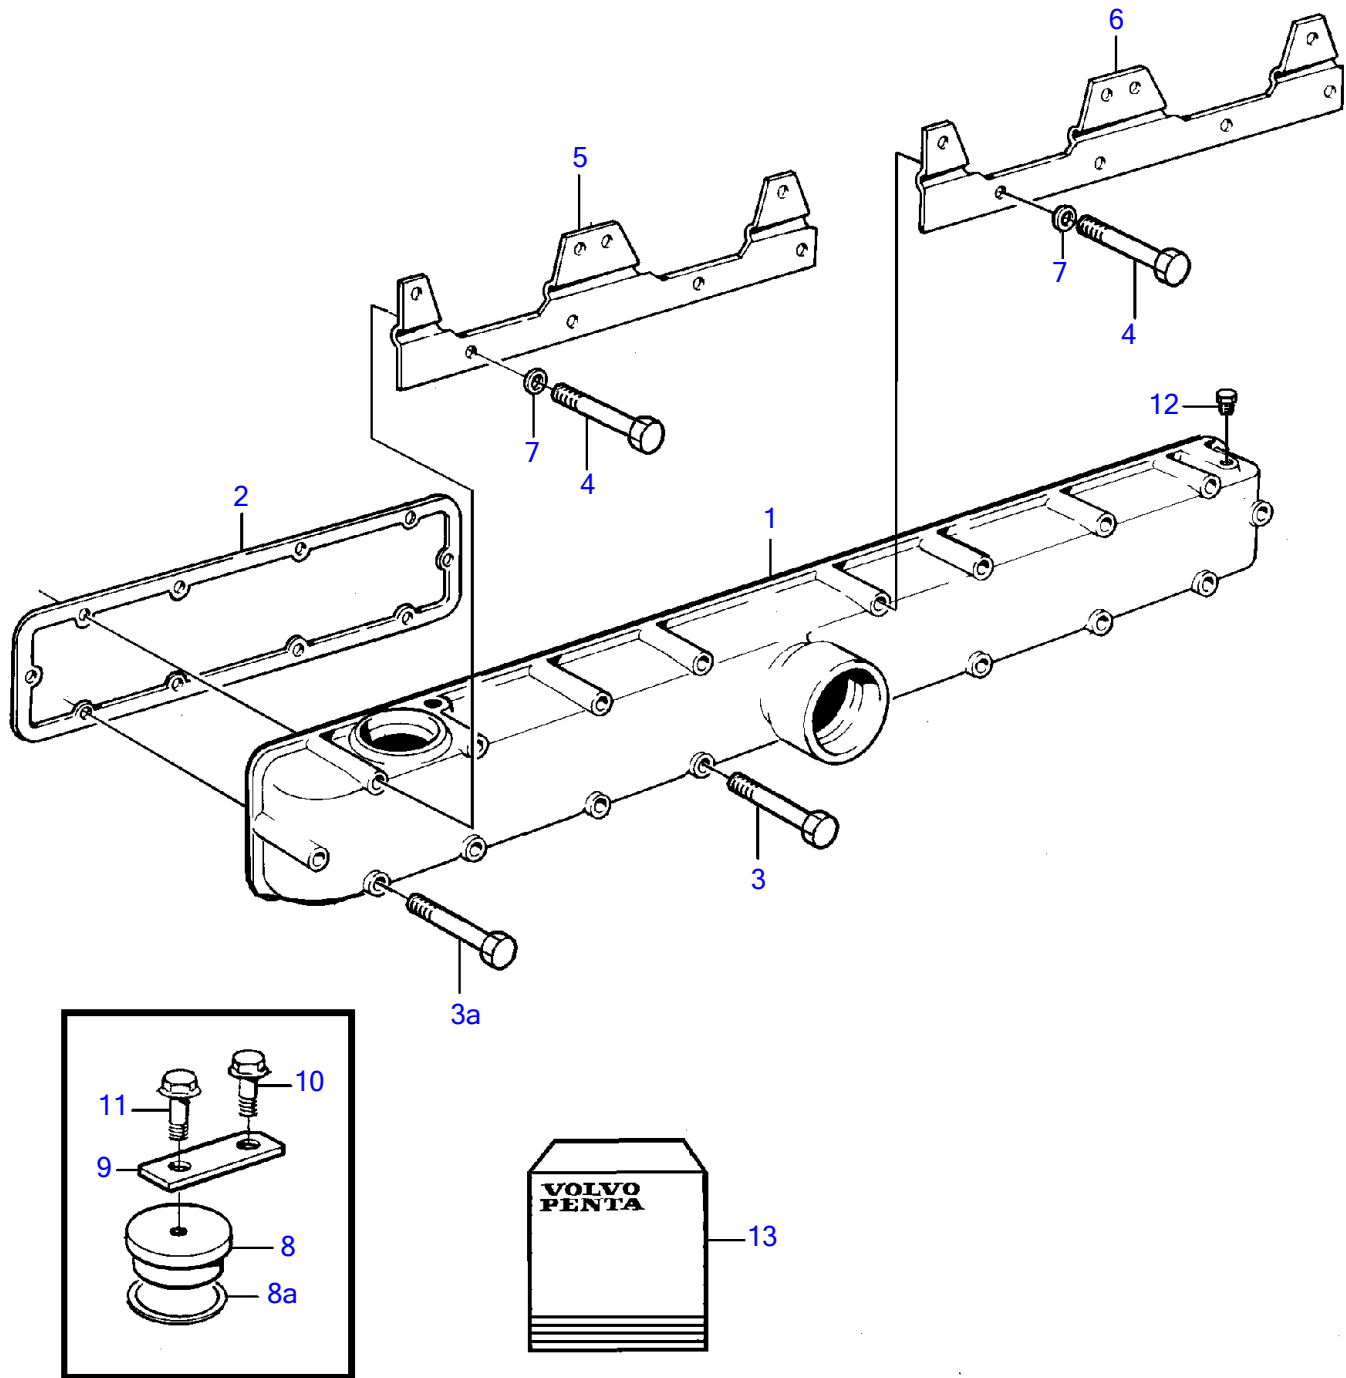

TAMD72WJ-A

17019

TAMD72WJ-A

REF	PART NO.	QTY	DESCRIPTION	NOTES
1	863410	1	Inlet pipe	
2	424612	2	Gasket	Included in gasket kit.
3	940129	8	Hexagon screw	L=90mm
3A	955306	2	Hexagon screw	L=80mm
4	100223	8	Hexagon screw	L=95mm
5	848102	1	Attaching plate	
6	849435	1	Attaching plate	Alt
7	941907	18	Spring washer	
8	864867	1	Plug	
8A	925071	1	O-ring	Included in gasket kit.
9	865659	1	Anchorage	
10	965175	1	Flange screw	
11	946544	1	Flange screw	
12	479979	1	Plug	
13	876623	1	Intake gasket kit	See group 99