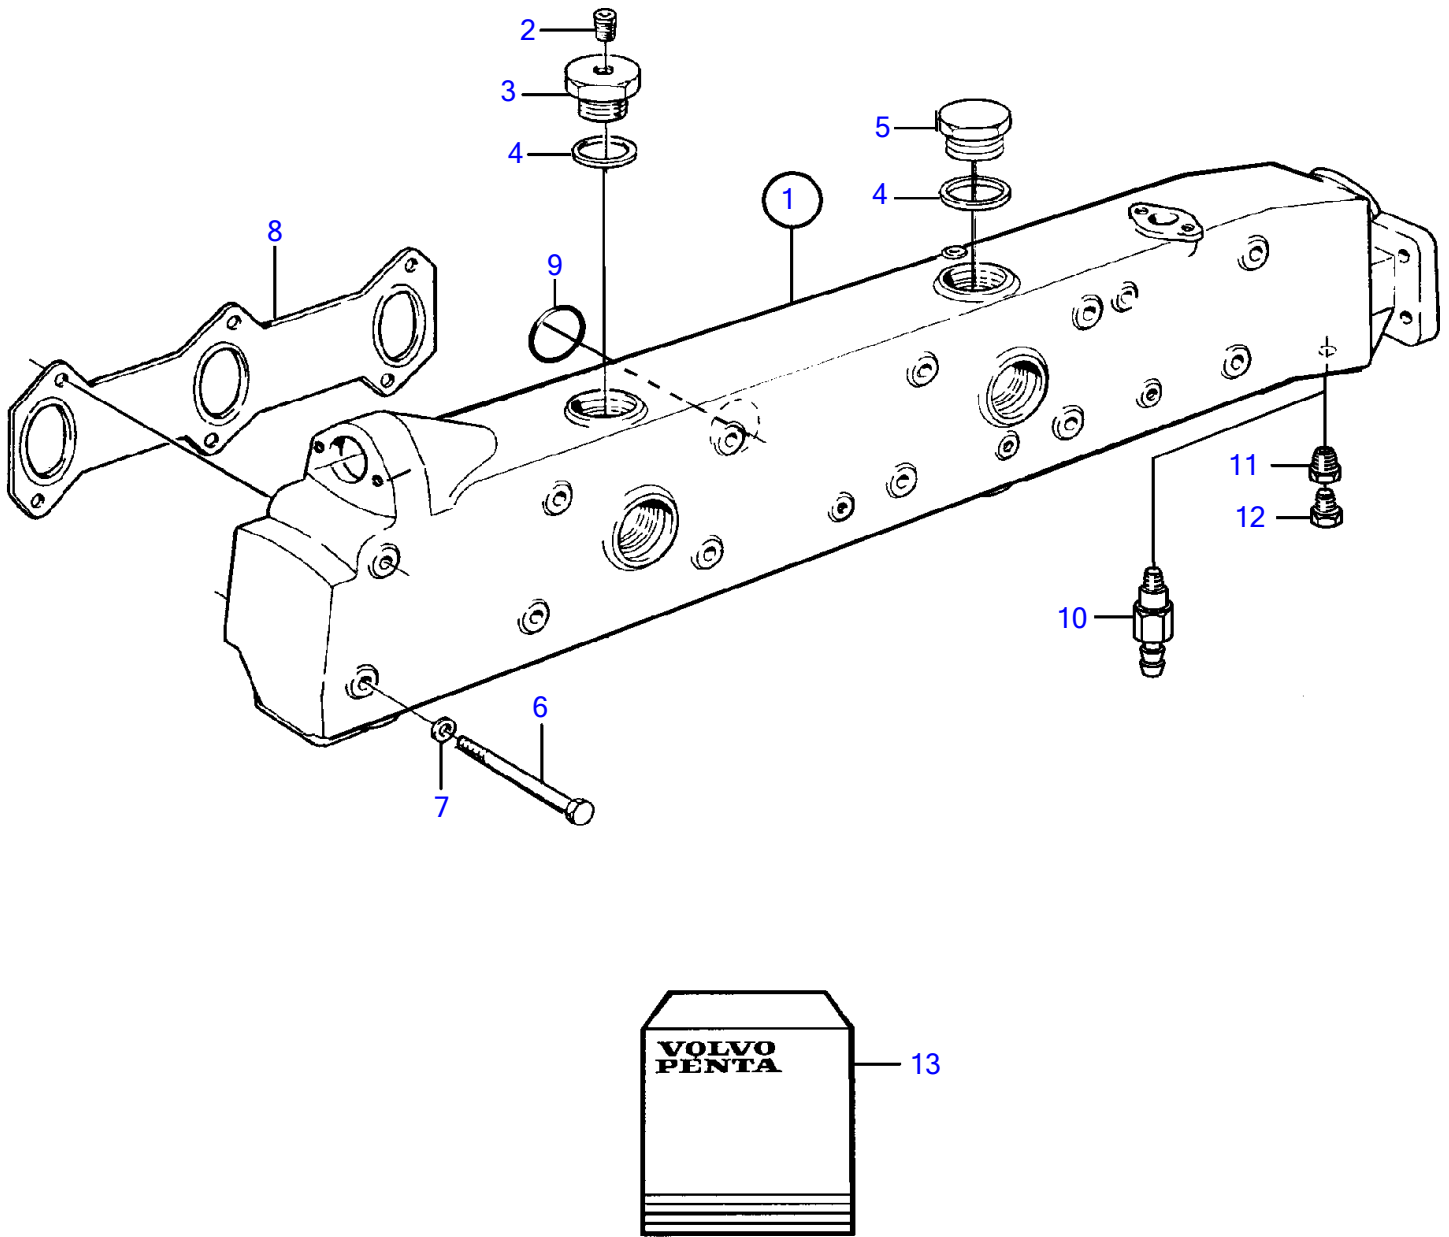

TAMD72WJ-A

17014

TAMD72WJ-A

REF	PART NO.	QTY	DESCRIPTION	NOTES
1	3827480	1	Exhaust pipe	(866570)
2	479977	1	• Plug	
3	821335	2	• Plug	
4	469328	11	• Gasket	
5	467367	9	• Plug	
6	970961	12	Hexagon screw	L=110mm
7	941908	12	Spring washer	
8	847778	2	Gasket	Included in gasket kit.
9	477059	1	O-ring	Included in gasket kit.
10	949918	1	Shut-off cock	
11	479954	1	Nipple	Alt
12	861551	1	Plug	Alt
13	876625	1	Gasket kit	See group 99