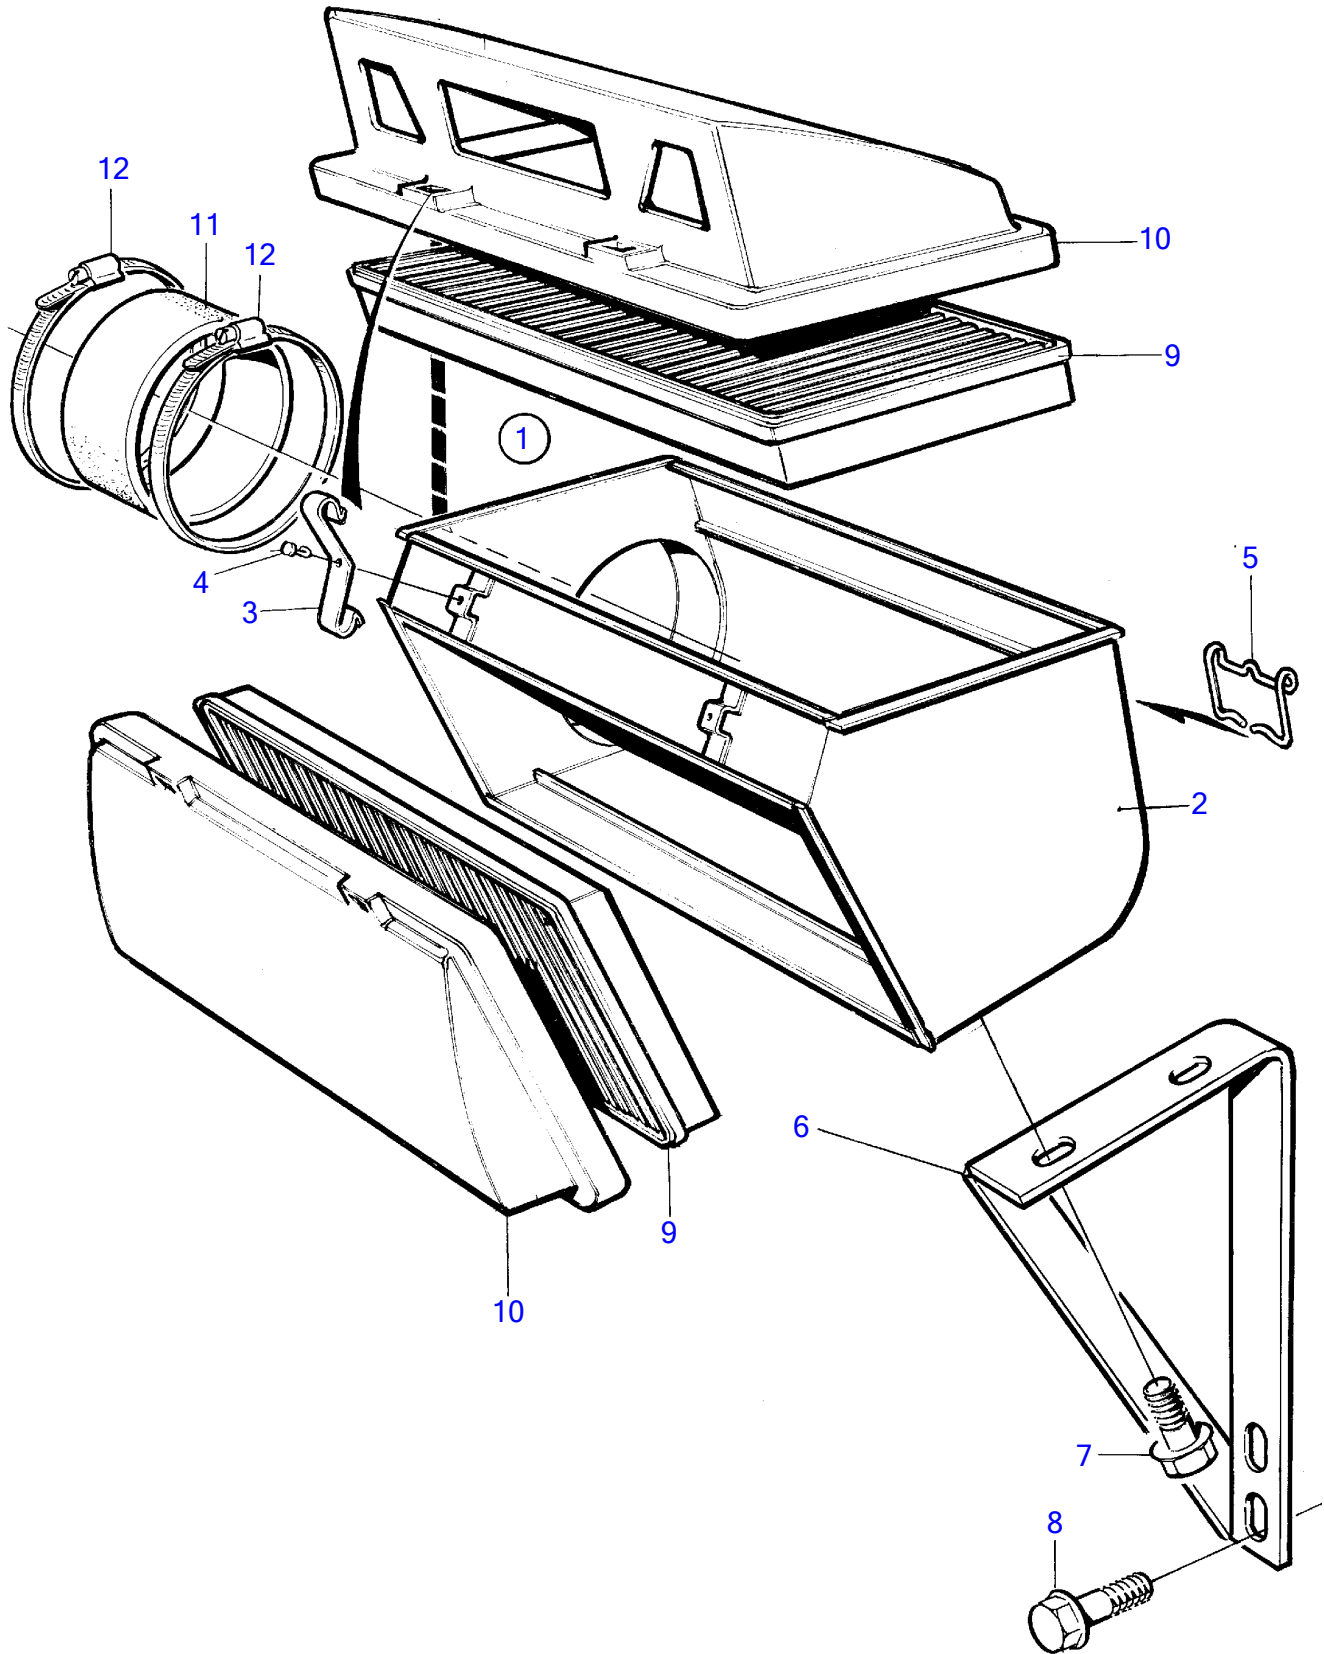

TAMD72P-A

TAMD72P-A

| REF | PART NO. | QTY | DESCRIPTION       | NOTES  |
|-----|----------|-----|-------------------|--------|
| 1   | 876299   | 1   | Filter housing    |        |
| 2   | 865357   | 1   | • Filter housing  |        |
| 3   | 848620   | 6   | • Clamp           |        |
| 4   | 1308917  | 2   | • Rivet           |        |
| 5   | 673792   | 4   | • Lock            |        |
| 6   | 3825688  | 1   | Bracket           |        |
| 7   | 946440   | 2   | Flange screw      | L=16mm |
| 8   | 945444   | 2   | Flange screw      | L=25mm |
| 9   | 876185   | 2   | Air filter insert |        |
| 10  | 842615   | 2   | Filter housing    |        |
| 11  | 3825689  | 1   | Rubber collar     |        |
| 12  | 943484   | 2   | Hose clamp        |        |