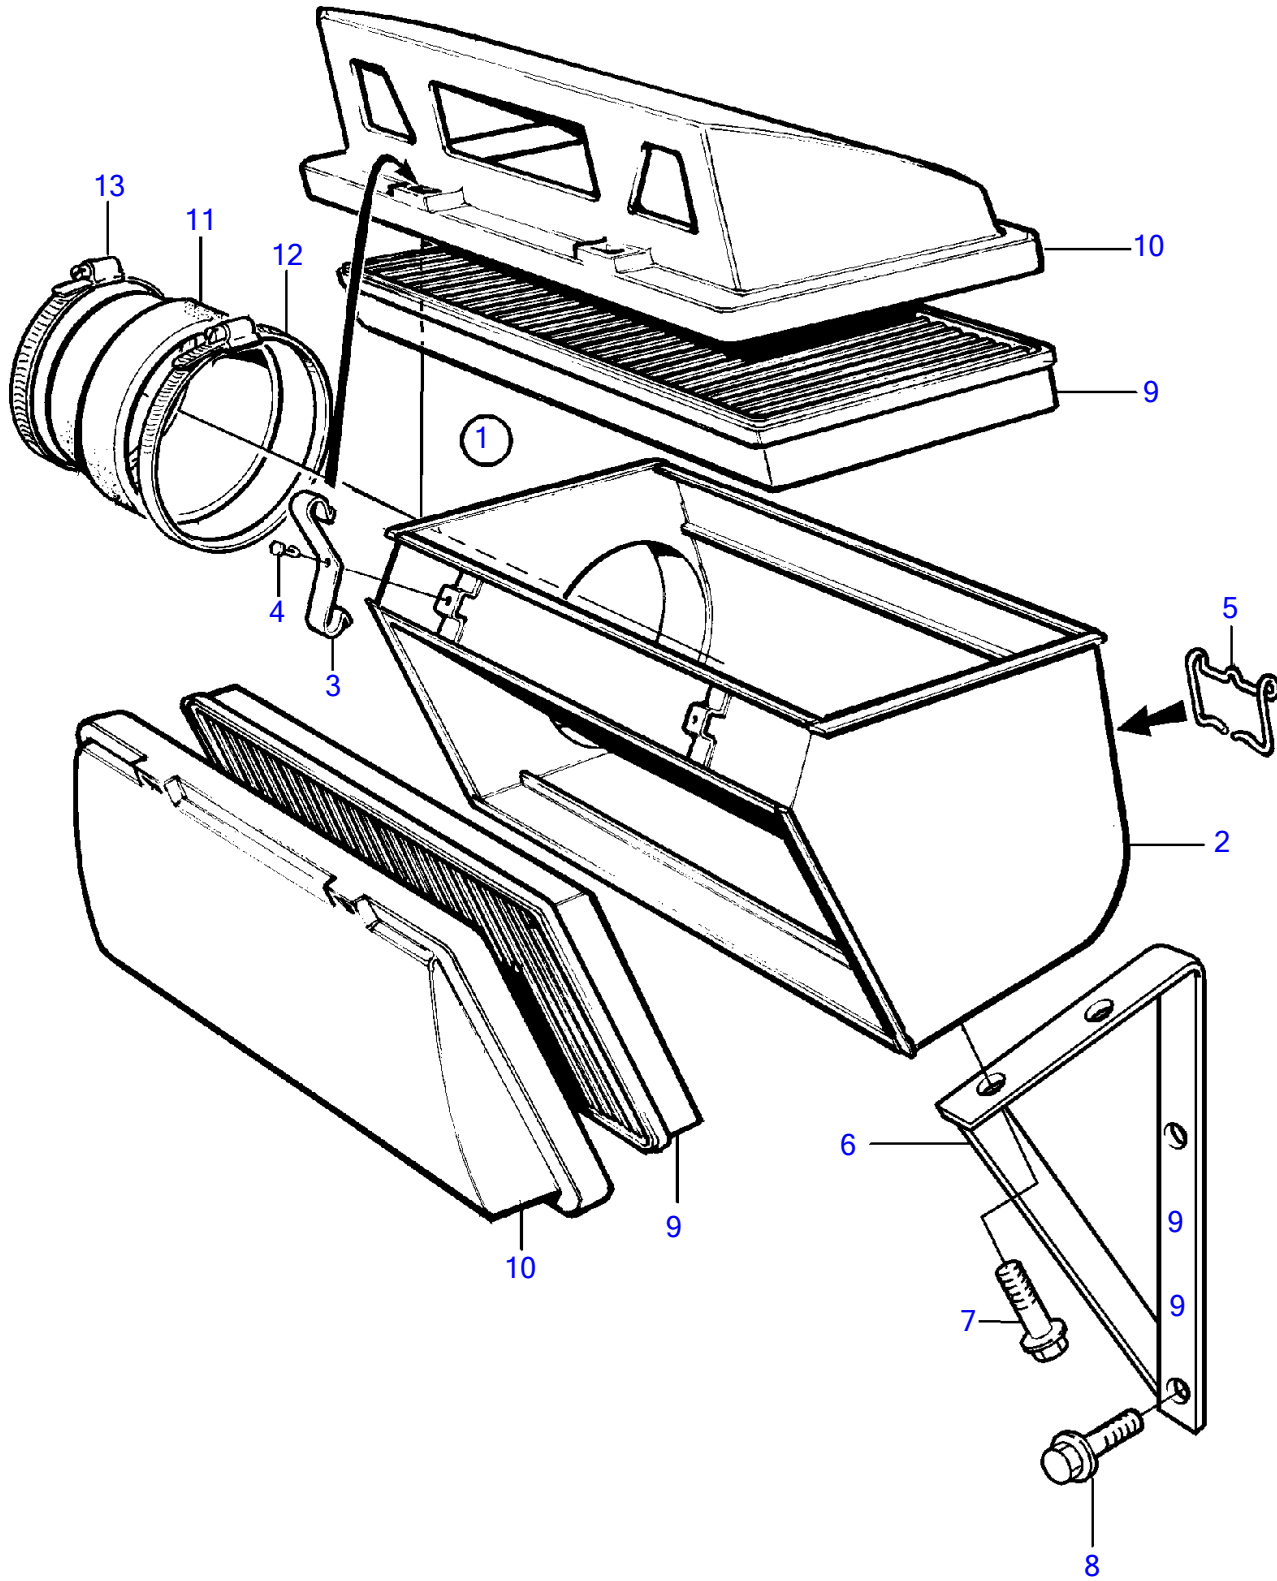

TAMD72WJ-A

TAMD72WJ-A

REF	PART NO.	QTY	DESCRIPTION	NOTES
1	876299	1	Filter housing	
2		1	• Air filter	
3	848620	6	• Clamp	
4	1308917	2	• Rivet	
5	673792	4	• Lock	
6	865335	1	Bracket	(865374)
7	946440	2	Flange screw	L=16mm
8	945444	2	Flange screw	L=25mm
9	876185	2	Air filter insert	
10	842615	2	Filter housing	
11	843409	1	Fitting	
12	943484	1	Hose clamp	
13	853012	1	Hose clamp	