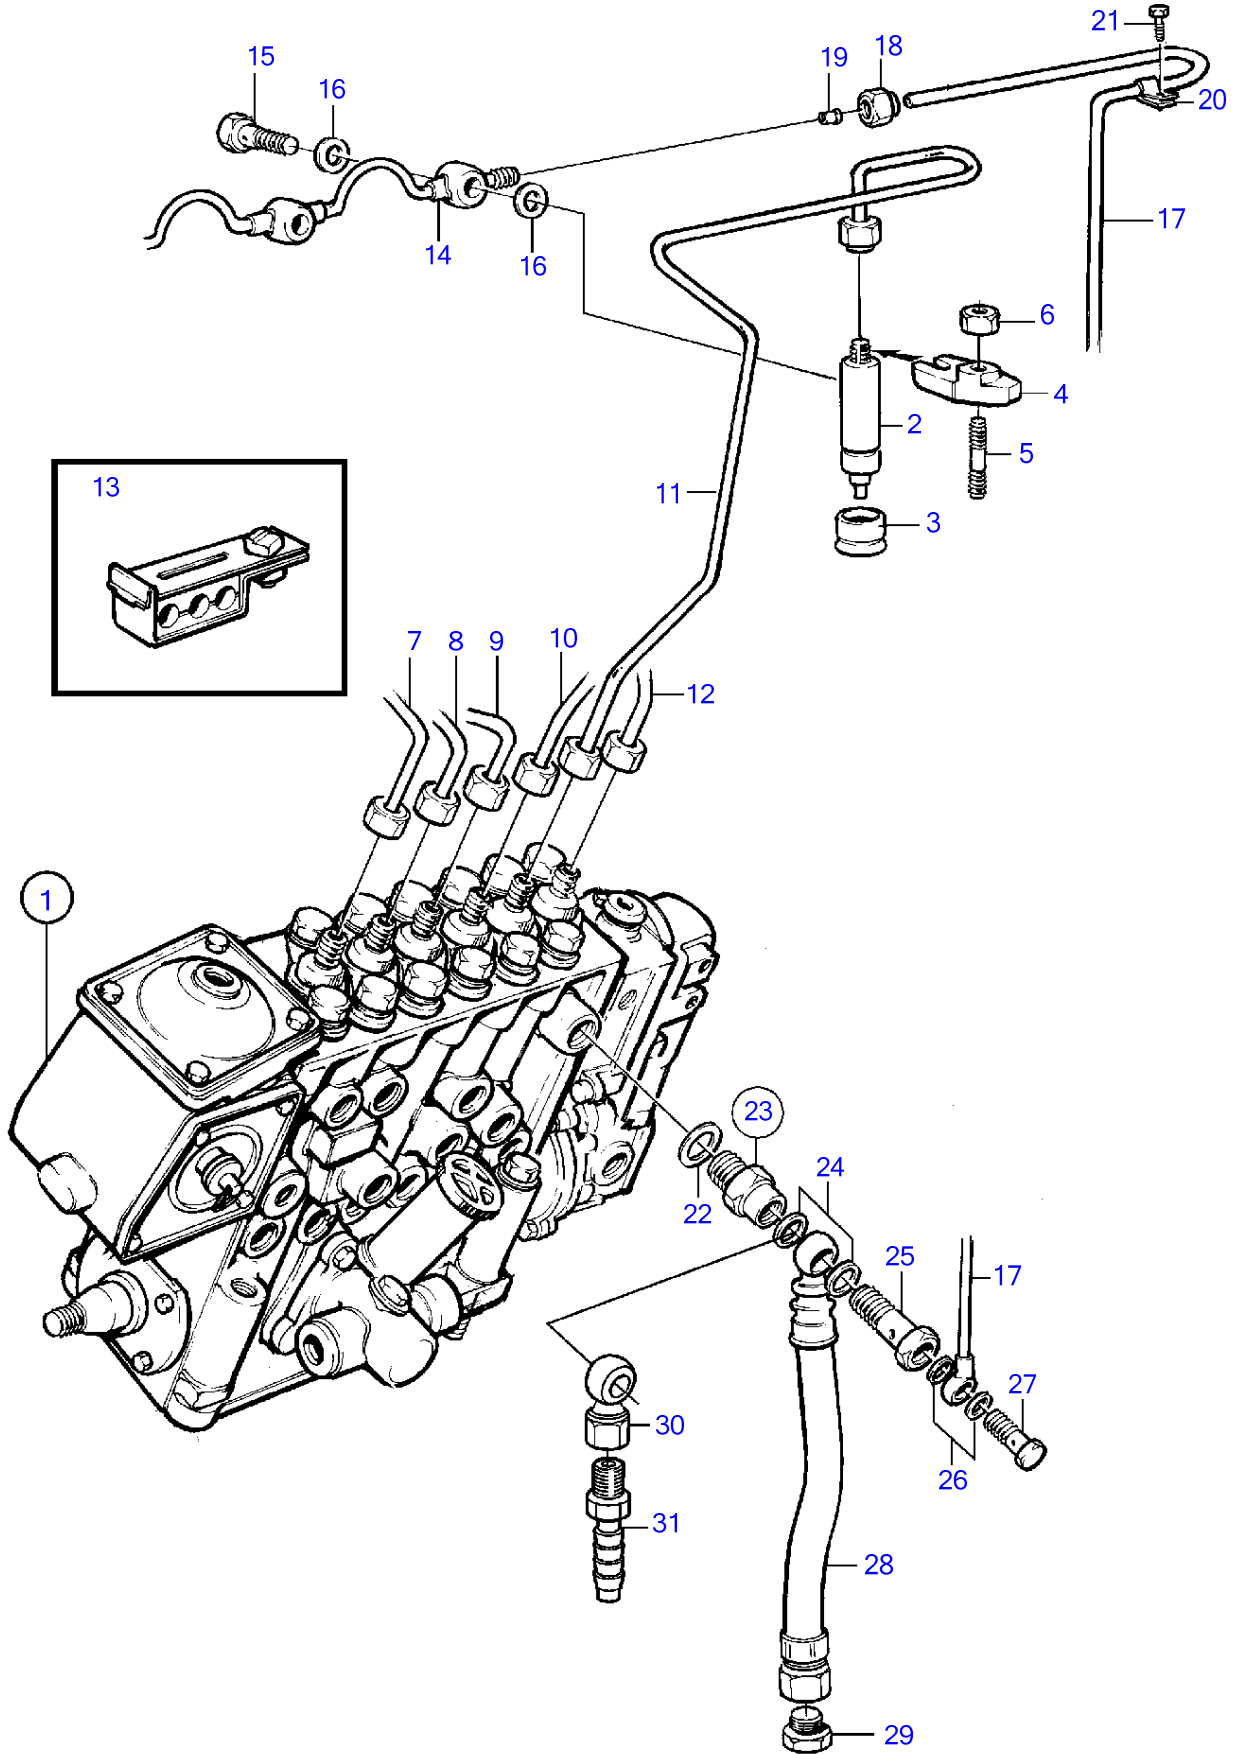

TAMD72WJ-A

TAMD72WJ-A

REF	PART NO.	QTY	DESCRIPTION	SEE SEC.	NOTES
1		1	Injection pump		
2	864827	6	Injector		
	3803257	6	Injector, exch		
			.	2325	
3	469455	6	Sealing ring		
4	469797	6	Yoke		
5	1545022	6	Stud		
6	971095	6	Flange nut		
7	3825658	1	Delivery pipe		Cyl no 1
8	3825659	1	Delivery pipe		Cyl no 2
9	3825660	1	Delivery pipe		Cyl no 1
10	864604	1	Delivery pipe		Cyl no 2
11	864605	1	Delivery pipe		Cyl no 3
12	864606	1	Delivery pipe		Cyl no 4
13	8194351	6	Clamp		Cyl no 5
	8194352	1	Clamp		Cyl no 6
	8194353	1	Clamp		2 pipes
14	471605	1	Leak-off pipe		3 pipes
15	74033	6	Hollow screw		4 pipes
16	947620	12	Gasket		
17	848627	1	Leak-off line		
	3826368	1	Leak-off line		For fuel shut-off valve.
18	956980	1	Fitting nut		
19	956966	1	Ferrule		
20	121563	1	Clamp		
21	965175	1	Flange screw		
22	969011	1	Gasket		(239897)
23	35096	1	Overflow valve		(239897)
			. parts not sold separately		
24	969011	2	Gasket		
25	16496	1	Hollow screw		
26	947620	2	Gasket		
27	74033	1	Hollow screw		
28	866964	1	Hose		
29	22753	1	Nipple		
30	861101	1	Banjo nipple		Alt
31	3825000	1	Hose nipple		Alt